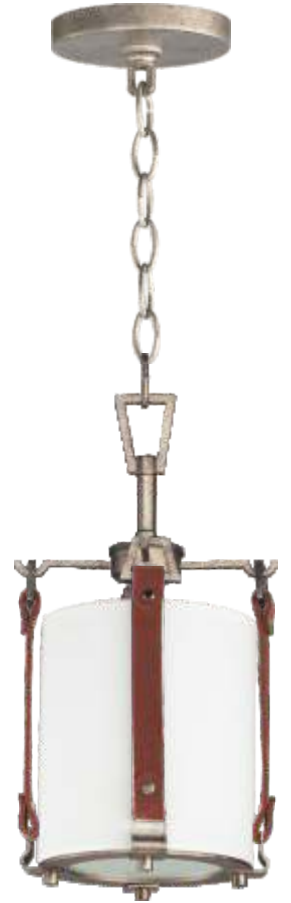

16132FTWZBSD
Mini Pendant

A

	ITEM#	LAMPING	DIMENSION
A	16132	1 x 60W MB, Incan.	7.5"L x 7.5"W x 14.25"H, 50.75"OAH
B	16133	1 x 60W MB, Incan.	11.5"L x 11.5"W x 15.25"H, 51.75"OAH
C	16135	4 x 60W MB, Incan.	24.25"L x 24.25"W x 12.25"H, 49"OAH

Finish: Frosted glass (FT) Brown Suede (BSD) Weathered Zinc (WZ)