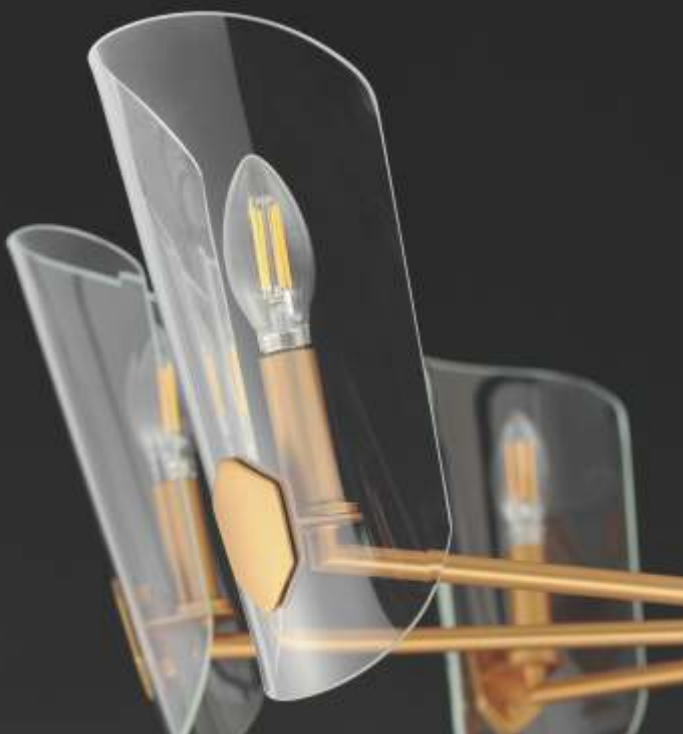

Finish: Artisanal glass (AG) Darkened Bronze (DBZ)

32358 CLBK, CLNAB
Chandelier

A

ARMORY

A Coat of Arms in curved Clear glass shades bevel cut and shaped to resemble the traditional shields shield-like shape radiates off slender tubular arms. The streamlined design takes on a transitional approach with imaginative details that carries through to the concept for the wall sconce. Available 2 sizes of chandelier and a single light wall sconce in either Matte Black or Natural Aged Brass.