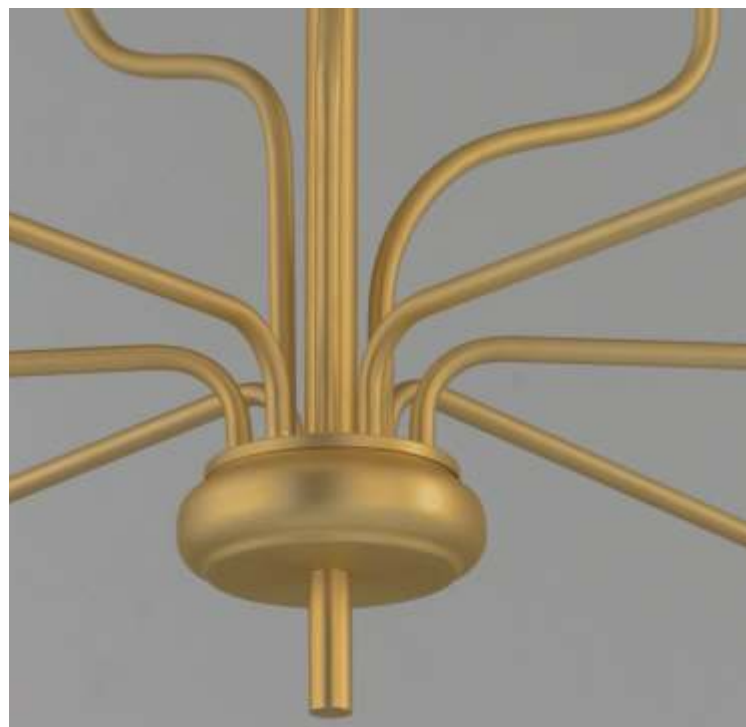

	ITEM#	LAMPING	DIMENSION	Additional Info.
C	11282	2 x 60W CA, Incan.	10.5"W x 16"H x 5.25"Ext.	

Finish: Black (BK)

VELA

A simple candle style chandelier is given a modern edge with tall tapered candle covers that sit at the ends of curved arms without a bobèche beneath them. Available in Satin Brass or Matte Black, the collection compliments many architectural interiors and allows for creative styling through the selection of lamp type. Pair with our T6 lamp for more modern, industrial flair or classic candelabra for a clean, transitional look. This series provides a convenient new take on the candle chandelier with subtle and unique design details.