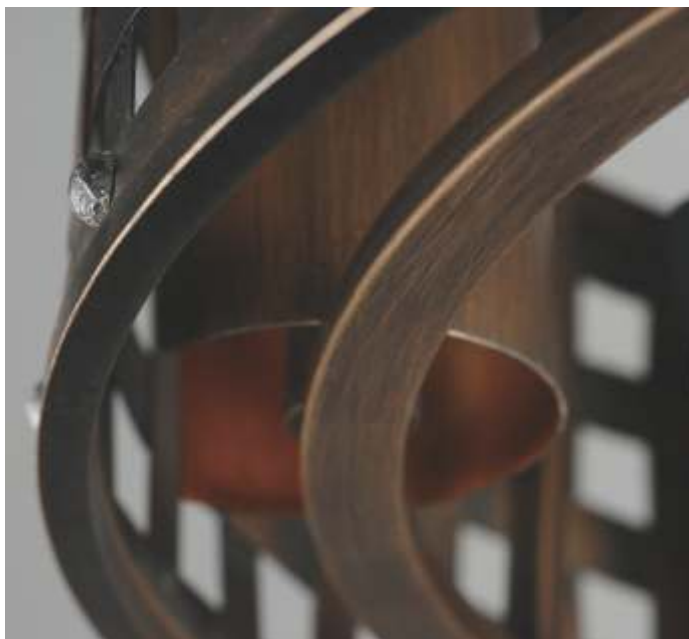

Energy Information at High Speed

ITEM#	Airflow	Electricity Use (excludes lights)	Airflow Efficiency
61016	2600 CFM	27.3W	95 CFM / W

Compare: 49" to 60" ceiling fans have airflow efficiencies ranging from approximately 51 to 176 cubic feet per minute per watt at high speed.

ITEM#	LAMPING	VOLTAGE	DIMENSION	BLADES	SPEED	LUMENS			Additional Info.
						CRI	INIT.	DEL.	
A 61016	6 x 4W E12 LED 3000K (Incl.)	DC 120V	32.75"W x 18"H	3 x 22"	6 Speed	80+	1988	1988	LED, Wifi

Finish: Bronze (BZ) Gilt (GT)