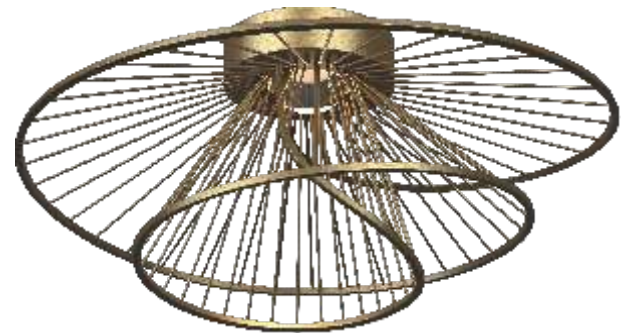

24170 BK, MW, NAB
Flush Mount
A

ITEM#	LAMPING	DIMENSION	HCO	CRI	LUMENS		Additional Info.	
					INIT.	DEL.		
A	24170	12W PCB LED 3000K (Inte.)	18.5"L x 20"W x 9.25"H		90+	1200	875	
B	24171	7W PCB LED 3000K (Inte.)	4.75"W x 16"H x 3.75"Ext.	8"	90+	700	500	
C	24174	16W PCB LED 3000K (Inte.)	22"L x 20"W x 19.75"H, 64"OAH		90+	1600	1200	
D	24176	16W PCB LED 3000K (Inte.)	28.5"L x 26.25"W x 31"H, 75.25"OAH		90+	1600	1200	

Finish Options: Black (BK) Matte White (MW) Natural Aged Brass (NAB)