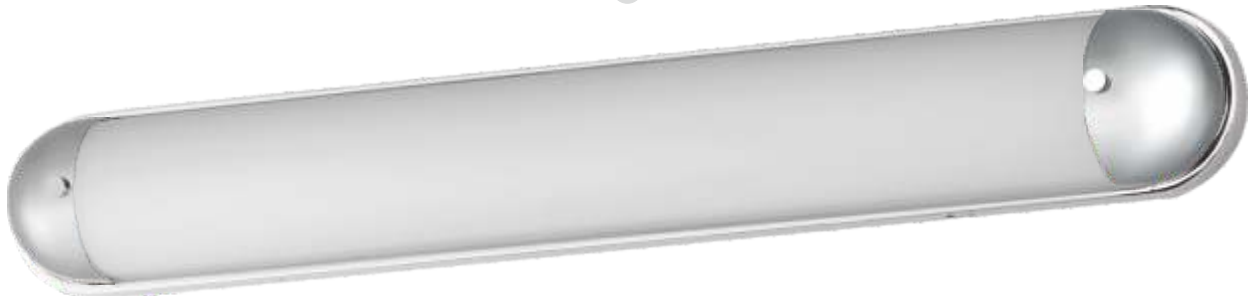

39564 SWBKNAB, SWPC
Bath Vanity

D

ITEM#	LAMPING	DIMENSION	HCO	CRI	LUMENS		Additional Info.
					INIT.	DEL.	
A	39561 11W LED 2700-3000-3500-4000-5000K (Inte.)	18"W x 5"H x 3.25"Ext.	2.5"	90+	1100	500	LED, CCT, DALI, DMX, 0-10V, 3-Phase, 50/60Hz, 120/240V, 1500lm, 1500lm, 1500lm, 1500lm, 1500lm
B	39562 18W LED 2700-3000-3500-4000-5000K (Inte.)	24"W x 5"H x 3.25"Ext.	2.5"	90+	1800	800	LED, CCT, DALI, DMX, 0-10V, 3-Phase, 50/60Hz, 120/240V, 1500lm, 1500lm, 1500lm, 1500lm, 1500lm
C	39563 22W LED 2700-3000-3500-4000-5000K (Inte.)	30"W x 5"H x 3.25"Ext.	2.5"	90+	2200	1000	LED, CCT, DALI, DMX, 0-10V, 3-Phase, 50/60Hz, 120/240V, 1500lm, 1500lm, 1500lm, 1500lm, 1500lm
D	39564 28W LED 2700-3000-3500-4000-5000K (Inte.)	36"W x 5"H x 3.25"Ext.	2.5"	90+	2800	1200	LED, CCT, DALI, DMX, 0-10V, 3-Phase, 50/60Hz, 120/240V, 1500lm, 1500lm, 1500lm, 1500lm, 1500lm

Finish Options: Satin White glass (SW) Black (BK) Natural Aged Brass (NAB) Polished Chrome (PC)