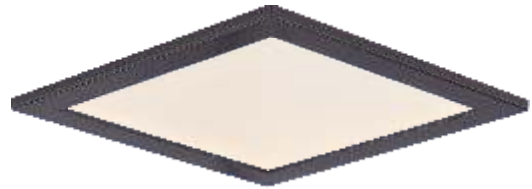

58722 WTBK, WTBZ, WTSN, WTWT
Flush/Wall Mount

F