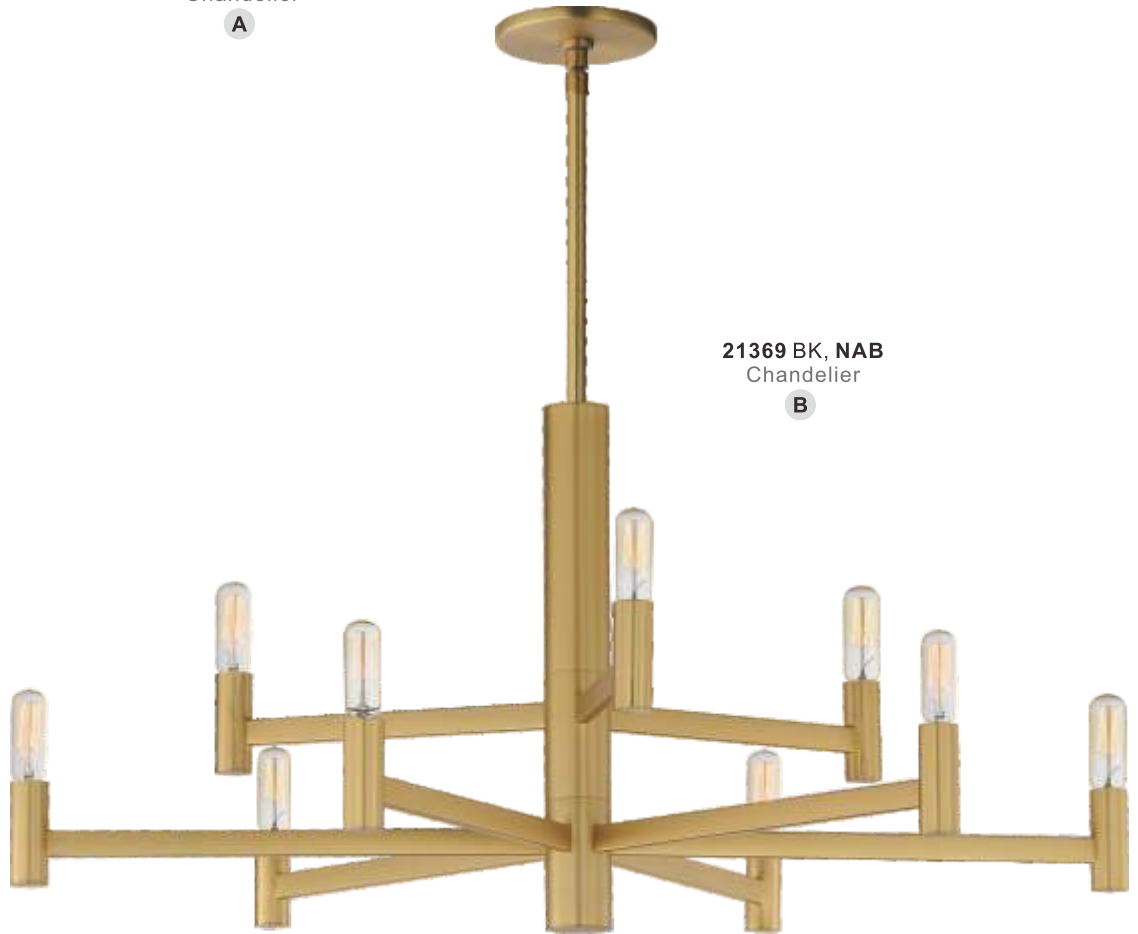

21369 BK, NAB
Chandelier
B