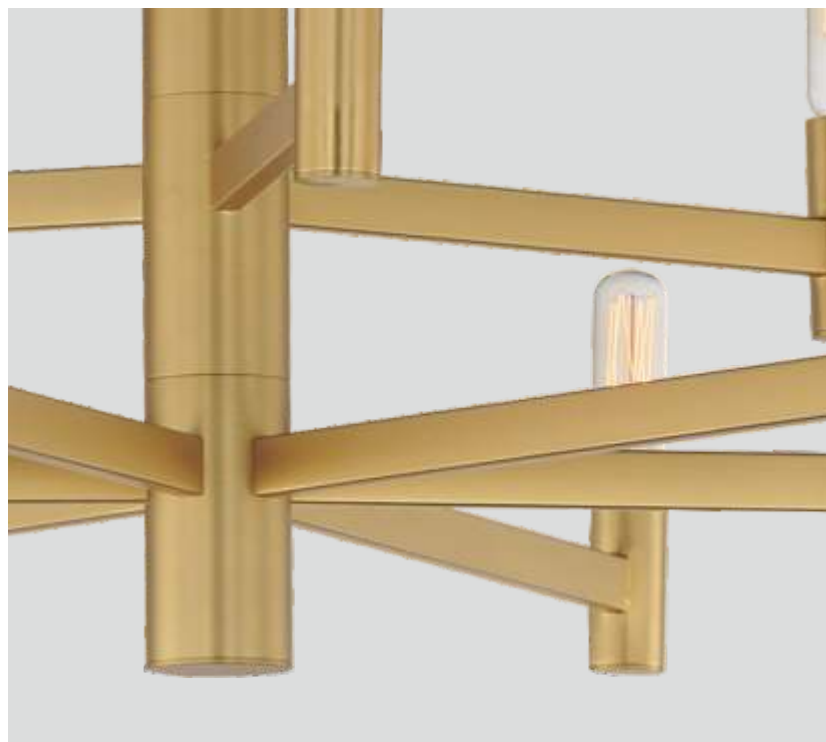

Finish: Clear glass (CL) Black/Antique Brass (BKAB)

EMANA

Straight extensions of rectilinear arms emanate from a cylindrical center housing in this transitional design. The candelabra is made in a corresponding cylindrical form playing into the geometries of this streamlined chandelier design. Available in a textured sandy Black or Natural Aged Brass, this collection pairs well with many design aesthetics at an economical price point. Use tubular lamps for an industrial or more modern aesthetic or torpedo shape for an update to the conventional chandelier design.