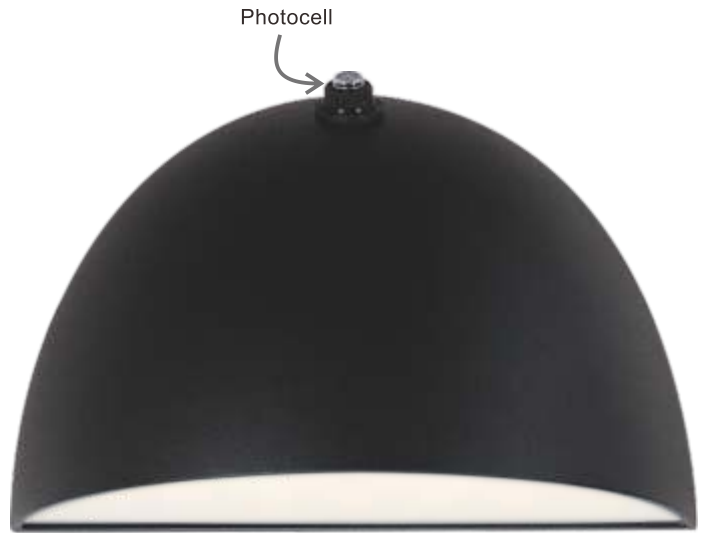

52122 ABZ/PHC, BK/PHC, SV/PHC
Outdoor Wall

B