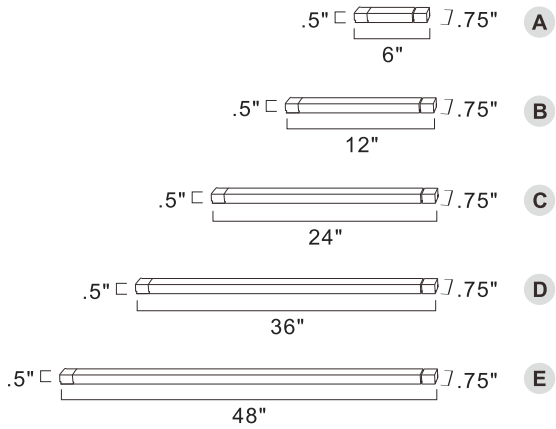

89801AL
LED Strip

ITEM#	LAMPING	DIMENSION	LUMENS			Additional Info.
			CRI	INIT.	DEL.	
A	89800 3W LED 3000K (Integarted)	6"L x .75"W x .5"H	90+	350	260	
B	89801 5W LED 3000K (Integarted)	12"L x .75"W x .5"H	90+	700	400	
C	89802 10W LED 3000K (Integarted)	24"L x .75"W x .5"H	90+	1050	800	
D	89803 15W LED 3000K (Integarted)	36"L x .75"W x .5"H	90+	1400	1200	
E	89804 20W LED 3000K (Integarted)	48"L x .75"W x .5"H	90+	1750	1560	

Finish: Aluminum (AL)