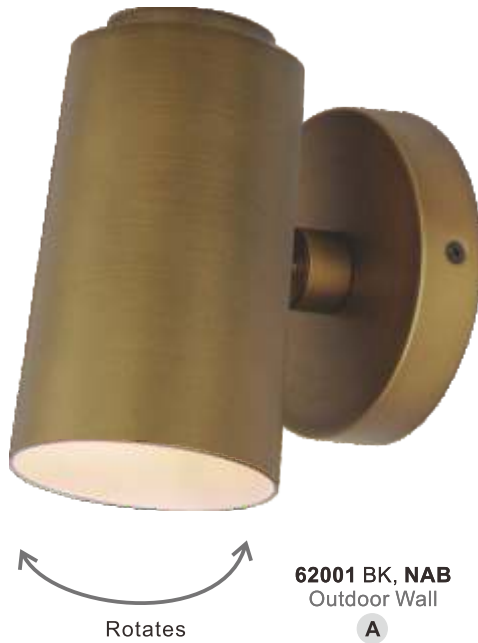

SPOTLIGHT

- Constructed of non-corrosive aluminum
- Directional joint can focus light where needed
- Suitable for indoor and covered outdoor use (UL Rated Damp)
- Dedicated LED and LED lamping included

	ITEM#	LAMPING	DIMENSION	HCO	BP	CRI	LUMENS		Additional Info.
							INIT.	DEL.	
A	62001	9W MB LED 3000K (Incl.)	3.75"W x 6.5"H x 6.25"Ext.	3.25"	4.75"W x 4.75"H	90+	800	500	
B	62003	9W MB LED 3000K (Incl.)	3.75"W x 6.5"H x 6.25"Ext.	3.25"	4.75"W x 4.75"H	90+	800	500	

Finish Options: Black (BK) Natural Aged Brass (NAB)