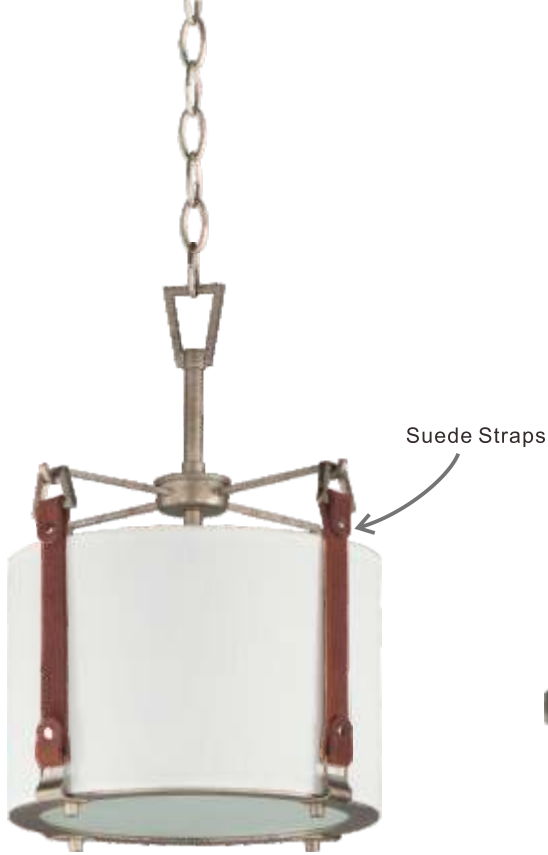

SAUSALITO

- Genuine suede straps in Tobacco Brown
- Off-white linen fabric drum shades
- Hand applied Weathered Zinc finish
- Frosted glass diffuser

16133FTWZBSD
Pendant

B