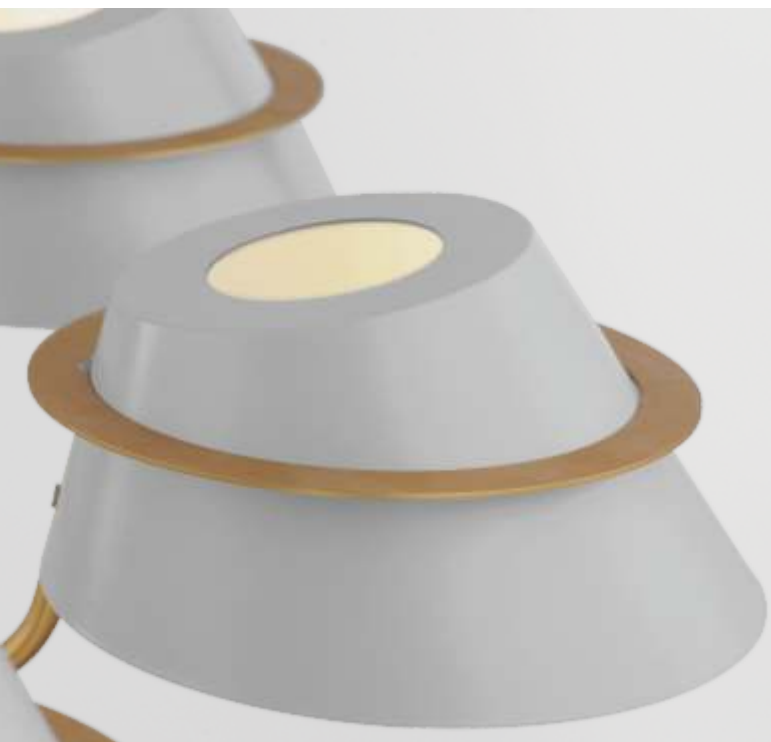

Finish: Natural Aged Brass (NAB)

25228LFGNAB
Chandelier

A

LUCAS

Metal shades of Light French Gray are suspended from halos of Natural Aged Brass. Maximizing the light output, the interior of the shades are painted white and their tops are left open casting light both upwards and below. The collection is completed by a delightful pull-chain operated wall sconce that provides a practical light source ideal for a reading nook or bedside.