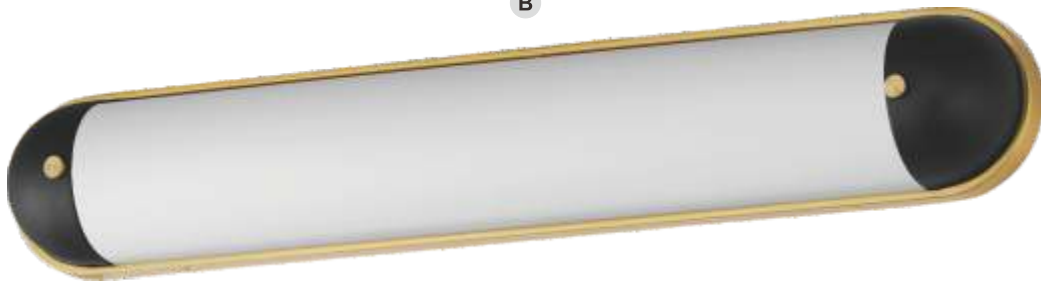

39563 SWBKNAB, SWPC
Bath Vanity

C