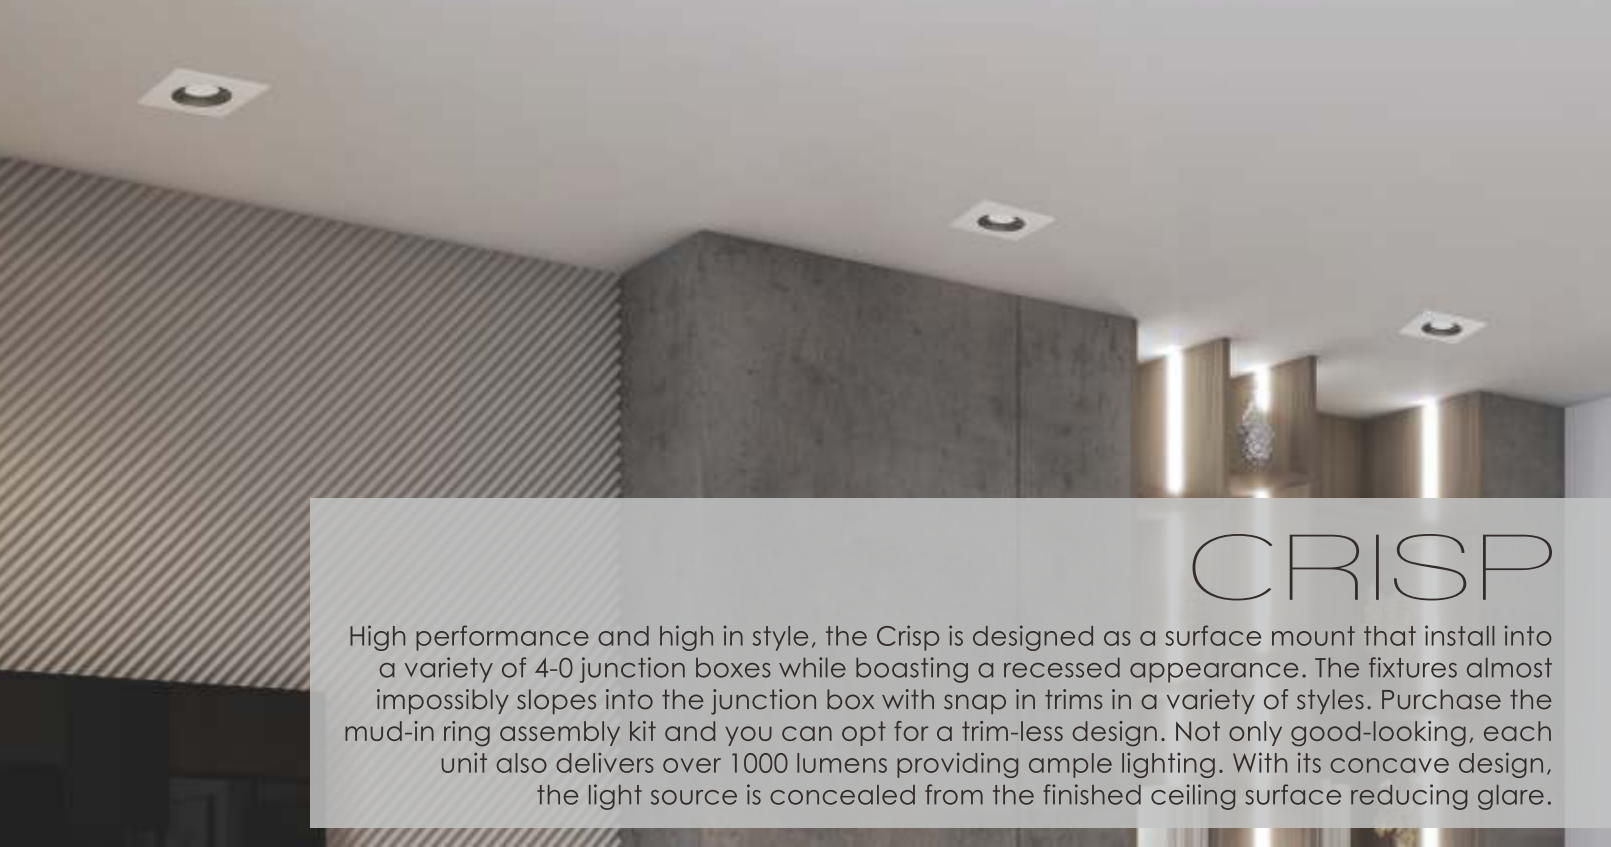

CRISP

High performance and high in style, the Crisp is designed as a surface mount that install into a variety of 4-0 junction boxes while boasting a recessed appearance. The fixtures almost impossibly slopes into the junction box with snap in trims in a variety of styles. Purchase the mud-in ring assembly kit and you can opt for a trim-less design. Not only good-looking, each unit also delivers over 1000 lumens providing ample lighting. With its concave design, the light source is concealed from the finished ceiling surface reducing glare.