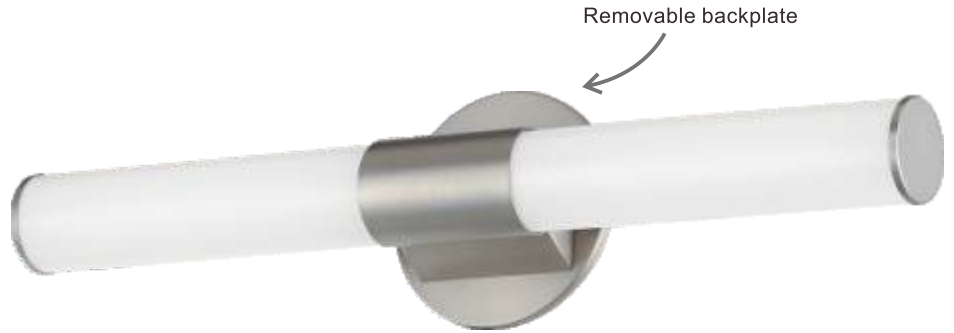

52502 WTBK, WTNAB, WTPC, WTSN
Bath Vanity

B