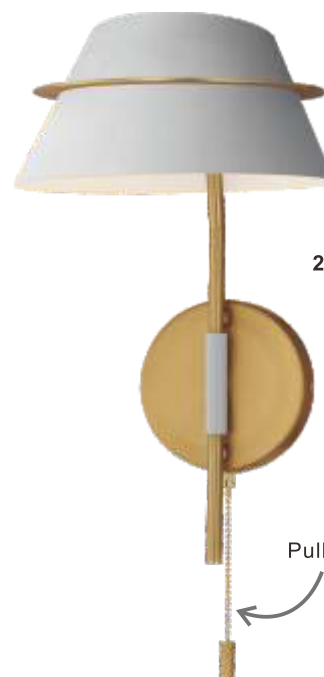

25220LFGNAB
Wall Sconce
B

Pull Chain Switch