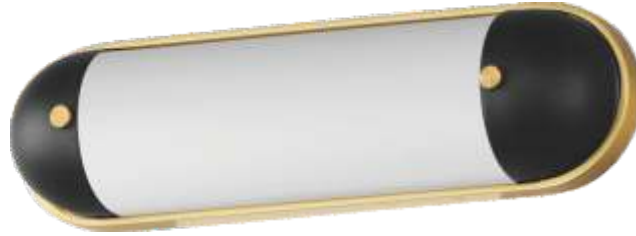

2700K

3000K

3500K

4000K

5000K

CAPSULE

- Etched Satin White opal glass in convex curve
- Available in two tone Black and Natural Aged Brass or Polished Chrome
- CCT Switch concealed by end caps
- 5CCT Select: 2700-3000-3500-4000-5000K