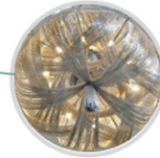

The
CHANTILLY

21465NKPN

Includes 36" chain
(additional chain
also available)

Jewelry chain

Polished Nickel rim

Hand strung:
2 people 3 days
to string a single
fixture

Fixture comes
pre-assembled

MAXIM[®]