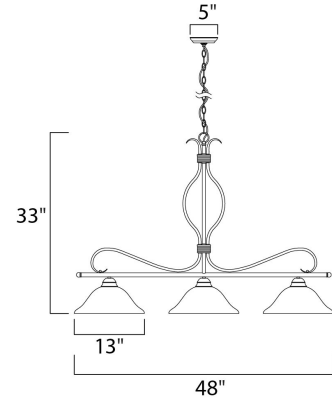

Lighting Your Life Since 1970

Product Specifications - 10127ICSN

Job Name:	Job Type:
Quantity:	Comments:

10127ICSN
Basix 3-Light Pendant

Finish
Satin Nickel

Glass/Shade
Ice

Product Category
Linear Pendant

Lamping

Measurements

Width	48.00"
Height	33.00"
Length	13.00"
Extension	N/A
Back Plate Width	N/A
Back Plate Height	N/A
HCO	N/A
Min Overall Height	0.00"
Max Overall Height	33.88"
Hanging Weight	13.05 lbs
Height Adjustable	N/A
Slope	N/A
Chain Length	36"
Wire Length	180"
Canopy Width	5.25"
Canopy Height	1.50"
Canopy Length	5.25"