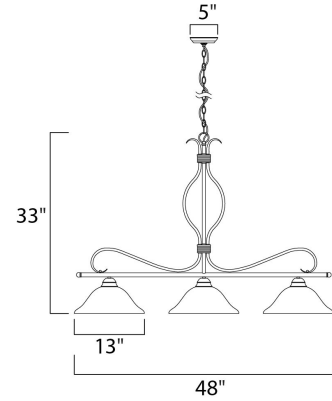

Lighting Your Life Since 1970

Product Specifications - 10127WSOI

Job Name:	Job Type:
Quantity:	Comments:

10127WSOI
Basix 3-Light Pendant

Finish

Oil Rubbed Bronze

Glass/Shade

Wilshire

Product Category

Linear Pendant

Lamping

Number of Bulbs	3
Light Type	Incandescent
Bulb Type	MB
Max Bulb Wattage	100
Max Fixture Wattage	300
Rated Life	±2,500 Hours
Rated Lumens	±3,450
Color Temp	±2,700 K
Bulb(s)	Not Included
Light Up/Down	N/A
Beam Spread	N/A
CRI	N/A
Photo Cell Included	N/A
Ballast/Driver/Transformer	No
Dimmable	Standard

Measurements

Width	48.00"
Height	33.00"
Length	13.00"
Extension	N/A
Back Plate Width	N/A
Back Plate Height	N/A
HCO	N/A
Min Overall Height	0.00"
Max Overall Height	33.88"
Hanging Weight	13.05 lbs
Height Adjustable	N/A
Slope	N/A
Chain Length	36"
Wire Length	180"
Canopy Width	5.25"
Canopy Height	1.50"
Canopy Length	5.25"