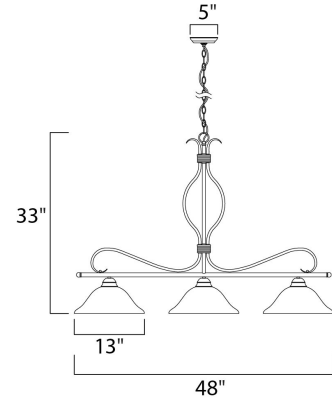

Lighting Your Life Since 1970

Product Specifications - 10127WSOI

Job Name:	Job Type:
Quantity:	Comments:

10127WSOI
Basix 3-Light Pendant

Finish

Oil Rubbed Bronze

Glass/Shade

Wilshire

Product Category

Island Pendant

Lamping

Number of Bulbs	3
Light Type	Incandescent
Bulb Type	MB
Max Bulb Wattage	100
Max Fixture Wattage	300
Rated Life	±2,500 Hours
Rated Lumens	±3,450
Color Temp	±2,700 K
Bulb(s)	Not Included
Light Up/Down	N/A
Beam Spread	N/A
CRI	N/A
Photo Cell Included	N/A
Ballast/Driver/Transformer	No
Dimmable	Standard

Measurements

Width	48.00"
Height	33.00"
Length	13.00"
Extension	N/A
Back Plate Width	N/A
Back Plate Height	N/A
HCO	N/A
Min Overall Height	0.00"
Max Overall Height	33.88"
Hanging Weight	13.05 lbs
Height Adjustable	N/A
Slope	N/A
Chain Length	36"
Wire Length	180"
Canopy Width	5.25"
Canopy Height	1.50"
Canopy Length	5.25"