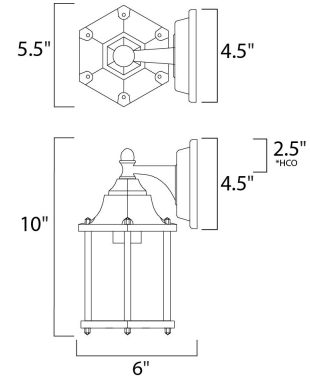

1026WT
Builder Cast 1-Light Outdoor Wall
Lantern

Finish
White

Glass/Shade
Clear

Product Category
Outdoor Wall Mount

Lamping

Number of Bulbs	1
Light Type	Incandescent
Bulb Type	MB
Max Bulb Wattage	60
Max Fixture Wattage	60
Rated Life	±2,500 Hours
Rated Lumens	±672
Color Temp	±2,700 K
Bulb(s)	Not Included
Light Up/Down	N/A
Beam Spread	N/A
CRI	N/A
Photo Cell Included	N/A
Ballast/Driver/Transformer	No
Dimmable	Standard

Measurements

Width	5.50"
Height	10.00"
Length	N/A
Extension	6"
Back Plate Width	4.50"
Back Plate Height	4.50"
HCO	2.50"
Min Overall Height	0.00"
Max Overall Height	10.00"
Hanging Weight	1.87 lbs
Height Adjustable	N/A
Slope	N/A
Chain Length	N/A
Wire Length	N/A
Canopy Width	N/A
Canopy Height	N/A
Canopy Length	N/A

Shipping

Carton Weight	2.50 lbs
Carton Width	7"
Carton Height	12"
Carton Length	8"
Carton Cubic Feet	0.34
Master Pack	6
Master Pack Weight	18.00 lbs
Master Pack Width	15.00"
Master Pack Height	12.50"
Master Pack Length	20.00"
Master Cubic Feet	2.17
UPS Shippable	Yes

Certification

Safety Rating	Wet
Energy Star	No
CA Title 24	No
CA Title 20	No
ADA	No
Dark Sky	N/A

Other

UPC Code	783209102651
Shades Included	N/A
Crystals Included	N/A
Diffuser Included	N/A
Conversion Kit	N/A
Material	Die Cast Aluminum

Equivalents

Incandescent Watts	N/A
Fluorescent Watts	N/A

Maxim Lighting International and all designs, logos and images © 2015 Maxim Lighting International. All Rights Reserved. Maxim Lighting International reserves the right, at any time, to make changes in the design and/or construction of the product including the discontinuation of product without prior notice. Color may vary from what is pictured above due to limitations inherent to photographic processes.

Always consult a qualified, licensed electrician before installation of any product weighing 35 pounds or more. We recommend that a qualified, licensed electrician do the installation. Always install to a mechanically sound structure.