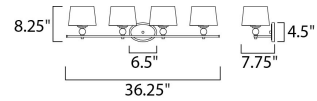

Lighting Your Life Since 1970

Product Specifications - 12764WTPN

Job Name:	Job Type:
Quantity:	Comments:

12764WTPN
Rondo 4-Light Bath Vanity

Finish

Polished Nickel

Glass/Shade

White

Measurements

Width	36.25"
Height	8.25"
Length	N/A
Extension	8"
Back Plate Width	4.50"
Back Plate Height	6.50"
HCO	6.13"
Min Overall Height	0.00"
Max Overall Height	N/A
Hanging Weight	4.30 lbs
Height Adjustable	N/A
Slope	N/A
Chain Length	N/A
Wire Length	N/A
Canopy Width	
Canopy Height	
Canopy Length	N/A

Shipping

Carton Weight	7.58 lbs
Carton Width	9"
Carton Height	9"
Carton Length	38"
Carton Cubic Feet	1.68
Master Pack	1
Master Pack Weight	N/A
Master Pack Width	N/A
Master Pack Height	N/A
Master Pack Length	N/A
Master Cubic Feet	N/A
UPS Shippable	Yes