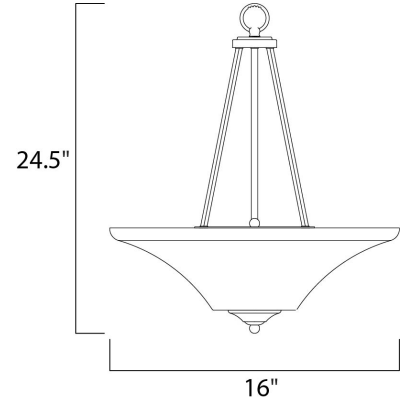

Lighting Your Life Since 1970

Product Specifications - 20093FTOI

Job Name:	Job Type:
Quantity:	Comments:

20093FTOI
Aurora 2-Light Invert Bowl Pendant

Finish

Oil Rubbed Bronze

Glass/Shade

Frosted

Product Category

Invert Bowl Pendant

Lamping

Number of Bulbs	2
Light Type	Incandescent
Bulb Type	MB
Max Bulb Wattage	60
Max Fixture Wattage	120
Rated Life	±2,500 Hours
Rated Lumens	±1,344
Color Temp	±2,700 K
Bulb(s)	Not Included
Light Up/Down	N/A
Beam Spread	N/A
CRI	N/A
Photo Cell Included	N/A
Ballast/Driver/Transformer	No
Dimmable	Standard

Measurements

Width	16.00"
Height	24.50"
Length	N/A
Extension	N/A
Back Plate Width	N/A
Back Plate Height	N/A
HCO	N/A
Min Overall Height	0.00"
Max Overall Height	N/A
Hanging Weight	14.33 lbs
Height Adjustable	N/A
Slope	N/A
Chain Length	36"
Wire Length	180"
Canopy Width	N/A
Canopy Height	N/A
Canopy Length	N/A