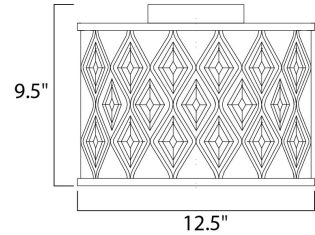

Lighting Your Life Since 1970

Product Specifications - 21451OFGS

| | |
|-----------|-----------|
| Job Name: | Job Type: |
| Quantity: | Comments: |

21451OFGS
Diamond 1-Light Flush Mount

Finish
Golden Silver

Measurements

| | |
|---------------------------|----------|
| Width | 12.50" |
| Height | 9.50" |
| Length | N/A |
| Extension | N/A |
| Back Plate Width | N/A |
| Back Plate Height | N/A |
| HCO | N/A |
| Min Overall Height | 0.00" |
| Max Overall Height | N/A |
| Hanging Weight | 7.70 lbs |
| Height Adjustable | N/A |
| Slope | N/A |
| Chain Length | N/A |
| Wire Length | N/A |
| Canopy Width | N/A |
| Canopy Height | N/A |
| Canopy Length | N/A |

Shipping

| | |
|---------------------------|-----------|
| Carton Weight | 11.00 lbs |
| Carton Width | 16" |
| Carton Height | 12" |
| Carton Length | 16" |
| Carton Cubic Feet | 1.78 |
| Master Pack | 1 |
| Master Pack Weight | N/A |
| Master Pack Width | N/A |
| Master Pack Height | N/A |
| Master Pack Length | N/A |
| Master Cubic Feet | N/A |
| UPS Shippable | Yes |