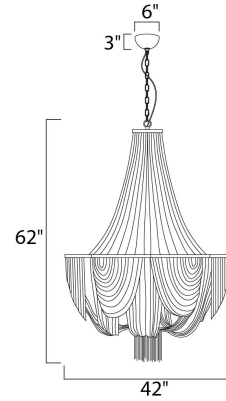

Lighting Your Life Since 1970

Product Specifications - 21468NKPN

Job Name:	Job Type:
Quantity:	Comments:

21468NKPN
Chantilly 14-Light Chandelier

Finish
Polished Nickel

Glass/Shade

Product Category
Multi-Tier Chandelier

Measurements

Width	42.00"
Height	62.00"
Length	N/A
Extension	N/A
Back Plate Width	N/A
Back Plate Height	N/A
HCO	N/A
Min Overall Height	0.00"
Max Overall Height	N/A
Hanging Weight	61.74 lbs
Height Adjustable	N/A
Slope	N/A
Chain Length	72"
Wire Length	180"
Canopy Width	6.00"
Canopy Height	3.00"
Canopy Length	N/A