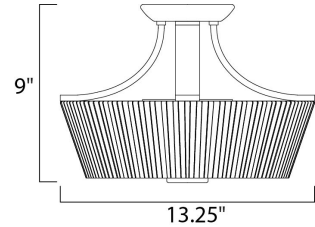

Lighting Your Life Since 1970

Product Specifications - 21501DWOI

Job Name:	Job Type:
Quantity:	Comments:

21501DWOI
Finesse 3-Light Semi-Flush Mount

Finish

Oil Rubbed Bronze

Glass/Shade

Dusty White

Measurements

Width	13.25"
Height	9.00"
Length	N/A
Extension	N/A
Back Plate Width	N/A
Back Plate Height	N/A
HCO	N/A
Min Overall Height	0.00"
Max Overall Height	N/A
Hanging Weight	5.82 lbs
Height Adjustable	N/A
Slope	N/A
Chain Length	N/A
Wire Length	N/A
Canopy Width	N/A
Canopy Height	N/A
Canopy Length	N/A

Shipping

Carton Weight	10.03 lbs
Carton Width	16"
Carton Height	13"
Carton Length	16"
Carton Cubic Feet	1.87
Master Pack	1
Master Pack Weight	N/A
Master Pack Width	N/A
Master Pack Height	N/A
Master Pack Length	N/A
Master Cubic Feet	N/A
UPS Shippable	Yes