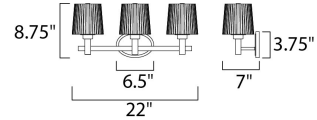

Lighting Your Life Since 1970

Product Specifications - 21513DWOI

Job Name:	Job Type:
Quantity:	Comments:

21513DWOI
Finesse 3-Light Bath Vanity

Finish

Oil Rubbed Bronze

Glass/Shade

Dusty White

Product Category

Bath Vanity

Lamping

Number of Bulbs	3
Light Type	Incandescent
Bulb Type	MB
Max Bulb Wattage	100
Max Fixture Wattage	300
Rated Life	±2,500 Hours
Rated Lumens	±3,450
Color Temp	±2,700 K
Bulb(s)	Not Included
Light Up/Down	N/A
Beam Spread	N/A
CRI	N/A
Photo Cell Included	N/A
Ballast/Driver/Transformer	No
Dimmable	Standard

Measurements

Width	22.00"
Height	8.75"
Length	N/A
Extension	7"
Back Plate Width	6.50"
Back Plate Height	3.75"
HCO	N/A
Min Overall Height	N/A
Max Overall Height	N/A
Hanging Weight	8.29 lbs
Height Adjustable	N/A
Slope	N/A
Chain Length	N/A
Wire Length	N/A
Canopy Width	N/A
Canopy Height	N/A
Canopy Length	N/A