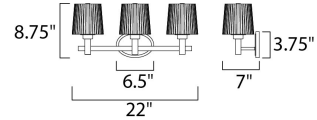

Lighting Your Life Since 1970

Product Specifications - 21513FTSN

Job Name:	Job Type:
Quantity:	Comments:

21513FTSN
Finesse 3-Light Bath Vanity

Finish
Satin Nickel

Glass/Shade
Frosted

Product Category
Bath Vanity

Measurements

Width	22.00"
Height	8.75"
Length	N/A
Extension	7"
Back Plate Width	6.50"
Back Plate Height	3.75"
HCO	N/A
Min Overall Height	N/A
Max Overall Height	N/A
Hanging Weight	8.29 lbs
Height Adjustable	N/A
Slope	N/A
Chain Length	N/A
Wire Length	N/A
Canopy Width	N/A
Canopy Height	N/A
Canopy Length	N/A