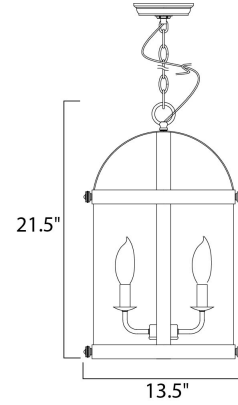

Lighting Your Life Since 1970

Product Specifications - 21550CLBZ

Job Name:	Job Type:
Quantity:	Comments:

21550CLBZ
Tara 4-Light Pendant

Finish
Bronze

Glass/Shade
Clear

Product Category
Entry Foyer Pendant

Lamping

Number of Bulbs	4
Light Type	Incandescent
Bulb Type	CA
Max Bulb Wattage	60
Max Fixture Wattage	240
Rated Life	±1,500 Hours
Rated Lumens	±2,688
Color Temp	±2,700 K
Bulb(s)	Not Included
Light Up/Down	N/A
Beam Spread	N/A
CRI	N/A
Photo Cell Included	N/A
Ballast/Driver/Transformer	No
Dimmable	Standard Dimmer

Measurements

Width	13.50"
Height	21.50"
Length	N/A
Extension	N/A
Back Plate Width	N/A
Back Plate Height	N/A
HCO	N/A
Min Overall Height	0.00"
Max Overall Height	N/A
Hanging Weight	15.40 lbs
Height Adjustable	N/A
Slope	N/A
Chain Length	N/A
Wire Length	N/A
Canopy Width	N/A
Canopy Height	N/A
Canopy Length	N/A

Shipping

Carton Weight	17.60 lbs
Carton Width	16"
Carton Height	22"
Carton Length	16"
Carton Cubic Feet	3.14
Master Pack	1
Master Pack Weight	N/A
Master Pack Width	N/A
Master Pack Height	N/A
Master Pack Length	N/A
Master Cubic Feet	N/A
UPS Shippable	Yes