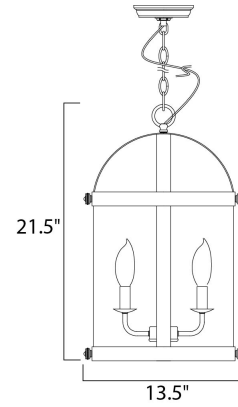

Lighting Your Life Since 1970

Product Specifications - 21550CLSN

Job Name:	Job Type:
Quantity:	Comments:

21550CLSN
Tara 4-Light Pendant

Finish
Satin Nickel

Glass/Shade
Clear

Product Category
Entry Foyer Pendant

Measurements

Width	13.50"
Height	21.50"
Length	N/A
Extension	N/A
Back Plate Width	N/A
Back Plate Height	N/A
HCO	N/A
Min Overall Height	0.00"
Max Overall Height	N/A
Hanging Weight	15.40 lbs
Height Adjustable	N/A
Slope	N/A
Chain Length	N/A
Wire Length	N/A
Canopy Width	N/A
Canopy Height	N/A
Canopy Length	N/A

Shipping

Carton Weight	17.60 lbs
Carton Width	16"
Carton Height	22"
Carton Length	16"
Carton Cubic Feet	3.14
Master Pack	1
Master Pack Weight	N/A
Master Pack Width	N/A
Master Pack Height	N/A
Master Pack Length	N/A
Master Cubic Feet	N/A
UPS Shippable	Yes