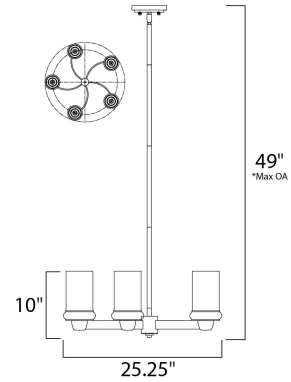

Lighting Your Life Since 1970

Product Specifications - 22345CLFTBZ

Job Name:	Job Type:
Quantity:	Comments:

**22345CLFTBZ**  
Bayview 5-Light Chandelier

**Finish**  
Bronze

**Glass/Shade**  
Clear/Frosted

**Product Category**  
Single-Tier Chandelier

**Lamping**

Number of Bulbs	5
Light Type	Xenon
Bulb Type	G9
Max Bulb Wattage	60
Max Fixture Wattage	300
Rated Life	
Rated Lumens	±0
Color Temp	
Bulb(s)	Included
Light Up/Down	N/A
Beam Spread	N/A
CRI	N/A
Photo Cell Included	N/A
Ballast/Driver/Transformer	No
Dimmable	N/A

**Measurements**

Width	25.25"
Height	10.00"
Length	N/A
Extension	N/A
Back Plate Width	N/A
Back Plate Height	N/A
HCO	N/A
Min Overall Height	0.00"
Max Overall Height	49.00"
Hanging Weight	7.23 lbs
Height Adjustable	N/A
Slope	120°
Chain Length	N/A
Wire Length	N/A
Canopy Width	N/A
Canopy Height	N/A
Canopy Length	N/A

**Shipping**

Carton Weight	9.92 lbs
Carton Width	27"
Carton Height	8"
Carton Length	27"
Carton Cubic Feet	3.28
Master Pack	1
Master Pack Weight	N/A
Master Pack Width	N/A
Master Pack Height	N/A
Master Pack Length	N/A
Master Cubic Feet	N/A
UPS Shippable	Yes