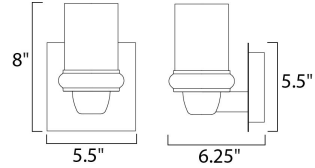

Lighting Your Life Since 1970

Product Specifications - 22351CLFTBZ

Job Name:	Job Type:
Quantity:	Comments:

22351CLFTBZ
Bayview 1-Light Wall Sconce

Finish
Bronze

Glass/Shade
Clear/Frosted

Product Category
Wall Sconce

Measurements

Width	5.50"
Height	8.00"
Length	N/A
Extension	6"
Back Plate Width	5.51"
Back Plate Height	5.51"
HCO	5.25"
Min Overall Height	0.00"
Max Overall Height	N/A
Hanging Weight	2.20 lbs
Height Adjustable	N/A
Slope	N/A
Chain Length	N/A
Wire Length	N/A
Canopy Width	
Canopy Height	
Canopy Length	N/A

Shipping

Carton Weight	2.87 lbs
Carton Width	9"
Carton Height	8"
Carton Length	13"
Carton Cubic Feet	0.59
Master Pack	1
Master Pack Weight	N/A
Master Pack Width	N/A
Master Pack Height	N/A
Master Pack Length	N/A
Master Cubic Feet	N/A
UPS Shippable	Yes