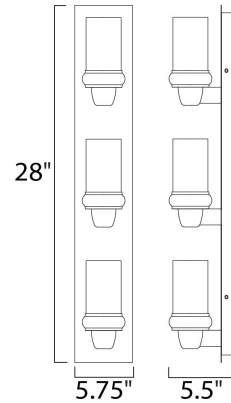

Lighting Your Life Since 1970

Product Specifications - 22357CLFTBZ

Job Name:	Job Type:
Quantity:	Comments:

22357CLFTBZ
Bayview 3-Light Bath Vanity

Finish
Bronze

Glass/Shade
Clear/Frosted

Product Category
Bath Vanity

Measurements

Width	5.75"
Height	28.00"
Length	N/A
Extension	6"
Back Plate Width	5.51"
Back Plate Height	27.95"
HCO	14.00"
Min Overall Height	0.00"
Max Overall Height	N/A
Hanging Weight	7.72 lbs
Height Adjustable	N/A
Slope	N/A
Chain Length	N/A
Wire Length	N/A
Canopy Width	
Canopy Height	
Canopy Length	N/A

Shipping

Carton Weight	11.02 lbs
Carton Width	8"
Carton Height	11"
Carton Length	32"
Carton Cubic Feet	1.64
Master Pack	1
Master Pack Weight	N/A
Master Pack Width	N/A
Master Pack Height	N/A
Master Pack Length	N/A
Master Cubic Feet	N/A
UPS Shippable	Yes