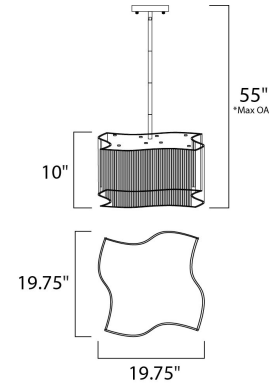

Lighting Your Life Since 1970

Product Specifications - 39705CLPC

Job Name:	Job Type:
Quantity:	Comments:

39705CLPC
Swizzle 20-Light Pendant

Finish
Polished Chrome

Glass/Shade
Clear

Product Category
Single Pendant

Lamping

Number of Bulbs	20
Light Type	Xenon
Bulb Type	G9
Max Bulb Wattage	25
Max Fixture Wattage	500
Rated Life	±2,000 Hours
Rated Lumens	±4,800
Color Temp	±2,900 K
Bulb(s)	Included
Light Up/Down	N/A
Beam Spread	N/A
CRI	N/A
Photo Cell Included	N/A
Ballast/Driver/Transformer	No
Dimmable	Standard

Measurements

Width	25.25"
Height	10.00"
Length	N/A
Extension	N/A
Back Plate Width	N/A
Back Plate Height	N/A
HCO	N/A
Min Overall Height	0.00"
Max Overall Height	55.00"
Hanging Weight	34.32 lbs
Height Adjustable	N/A
Slope	120°
Chain Length	N/A
Wire Length	N/A
Canopy Width	N/A
Canopy Height	N/A
Canopy Length	N/A

Shipping

Carton Weight	38.06 lbs
Carton Width	24"
Carton Height	19"
Carton Length	24"
Carton Cubic Feet	6.18
Master Pack	1
Master Pack Weight	N/A
Master Pack Width	N/A
Master Pack Height	N/A
Master Pack Length	N/A
Master Cubic Feet	N/A
UPS Shippable	Yes