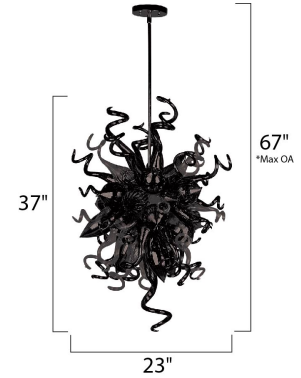

Lighting Your Life Since 1970

Product Specifications - 39733SRPC

Job Name:	Job Type:
Quantity:	Comments:

39733SRPC
Taurus LED 6-Light Pendant

Finish
Polished Chrome

Glass/Shade
Sunrise

Product Category
Single Pendant

Lamping

Number of Bulbs	6
Light Type	LED
Bulb Type	LED
Max Bulb Wattage	1
Max Fixture Wattage	6
Rated Life	±40,000 Hours
Rated Lumens	±498
Color Temp	±3,500 K
Bulb(s)	Included
Light Up/Down	N/A
Beam Spread	N/A
CRI	N/A
Photo Cell Included	N/A
Ballast/Driver/Transformer	No
Dimmable	Lutron® CL or Leviton® LED Dimmer

Measurements

Width	23.00"
Height	37.00"
Length	N/A
Extension	N/A
Back Plate Width	N/A
Back Plate Height	N/A
HCO	N/A
Min Overall Height	0.00"
Max Overall Height	67.00"
Hanging Weight	22.10 lbs
Height Adjustable	N/A
Slope	120°
Chain Length	N/A
Wire Length	10"
Canopy Width	N/A
Canopy Height	N/A
Canopy Length	N/A