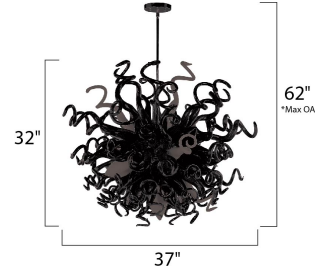

Lighting Your Life Since 1970

Product Specifications - 39735FMPC

| | |
|-----------|-----------|
| Job Name: | Job Type: |
| Quantity: | Comments: |

39735FMPC
Taurus LED 18-Light Pendant

*max overall height

Finish

Polished Chrome

Glass/Shade

Fume

Product Category

Single Pendant

Lamping

| | |
|-----------------------------------|--------------------------------------|
| Number of Bulbs | 18 |
| Light Type | LED |
| Bulb Type | LED |
| Max Bulb Wattage | 1 |
| Max Fixture Wattage | 18 |
| Rated Life | ±40,000 Hours |
| Rated Lumens | ±1,494 |
| Color Temp | ±3,500 K |
| Bulb(s) | Included |
| Light Up/Down | N/A |
| Beam Spread | N/A |
| CRI | N/A |
| Photo Cell Included | N/A |
| Ballast/Driver/Transformer | No |
| Dimmable | Lutron® CL or Leviton® LED Dimmer |

Measurements

| | |
|---------------------------|-----------|
| Width | 37.00" |
| Height | 32.00" |
| Length | N/A |
| Extension | N/A |
| Back Plate Width | N/A |
| Back Plate Height | N/A |
| HCO | N/A |
| Min Overall Height | 0.00" |
| Max Overall Height | 62.00" |
| Hanging Weight | 44.84 lbs |
| Height Adjustable | N/A |
| Slope | 120° |
| Chain Length | N/A |
| Wire Length | 10" |
| Canopy Width | N/A |
| Canopy Height | N/A |
| Canopy Length | N/A |