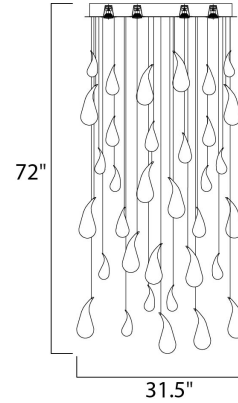

Lighting Your Life Since 1970

Product Specifications - 39860PCPC

Job Name:	Job Type:
Quantity:	Comments:

39860PCPC
Rain 12-Light LED Chandelier

Finish

Polished Chrome

Glass/Shade

Polish Chrome

Product Category

Flush Mount Chandelier

Lamping

Number of Bulbs	12
Light Type	LED
Bulb Type	GU10 MR16
Max Bulb Wattage	4
Max Fixture Wattage	48
Rated Life	±40,000 Hours
Rated Lumens	±3,000
Color Temp	±3,500 K
Bulb(s)	Included
Light Up/Down	N/A
Beam Spread	N/A
CRI	>80
Photo Cell Included	N/A
Ballast/Driver/Transformer	No
Dimmable	Standard

Measurements

Width	31.50"
Height	72.00"
Length	N/A
Extension	N/A
Back Plate Width	N/A
Back Plate Height	N/A
HCO	N/A
Min Overall Height	0.00"
Max Overall Height	N/A
Hanging Weight	15.00 lbs
Height Adjustable	N/A
Slope	N/A
Chain Length	N/A
Wire Length	N/A
Canopy Width	N/A
Canopy Height	N/A
Canopy Length	N/A