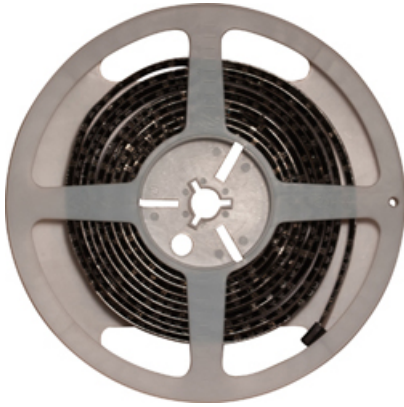

Lighting Your Life Since 1970

Product Specifications - 53453

Job Name:	Job Type:
Quantity:	Comments:

53453
Ultima 24V 35K 120"

Finish

Glass/Shade

Product Category
LED Tape

Lamping

Number of Bulbs	180
Light Type	LED
Bulb Type	LED
Max Bulb Wattage	0.21
Max Fixture Wattage	37
Rated Life	±30,000 Hours
Rated Lumens	±2,540
Color Temp	±3,500 K
Bulb(s)	Not Included
Light Up/Down	N/A
Beam Spread	120
CRI	70-75
Photo Cell Included	N/A
Ballast/Driver/Transformer	No
Dimmable	Magnetic Low-Voltage

Measurements

Width	0.49"
Height	0.11"
Length	120.00"
Extension	N/A
Back Plate Width	N/A
Back Plate Height	N/A
HCO	N/A
Min Overall Height	0.00"
Max Overall Height	N/A
Hanging Weight	0.48 lbs
Height Adjustable	N/A
Slope	N/A
Chain Length	N/A
Wire Length	N/A
Canopy Width	N/A
Canopy Height	N/A
Canopy Length	N/A