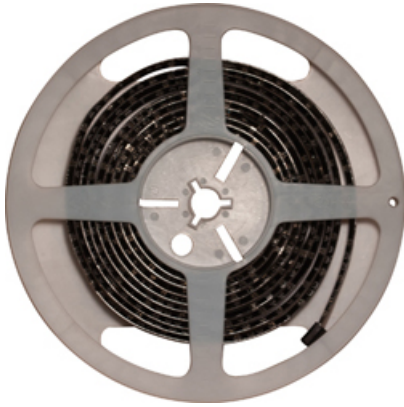

Lighting Your Life Since 1970

Product Specifications - 53563

Job Name:	Job Type:
Quantity:	Comments:

53563
Digital Rainbow 12V 120"

Finish

Glass/Shade

Product Category
LED Tape

Lamping

Number of Bulbs	90
Light Type	LED
Bulb Type	LED
Max Bulb Wattage	.16
Max Fixture Wattage	14.4
Rated Life	±30,000 Hours
Rated Lumens	±0
Color Temp	
Bulb(s)	Integrated
Light Up/Down	N/A
Beam Spread	N/A
CRI	70-75
Photo Cell Included	N/A
Ballast/Driver/Transformer	No
Dimmable	No

Measurements

Width	0.39"
Height	0.11"
Length	120.00"
Extension	N/A
Back Plate Width	N/A
Back Plate Height	N/A
HCO	N/A
Min Overall Height	0.00"
Max Overall Height	N/A
Hanging Weight	0.02 lbs
Height Adjustable	N/A
Slope	N/A
Chain Length	N/A
Wire Length	N/A
Canopy Width	N/A
Canopy Height	N/A
Canopy Length	N/A