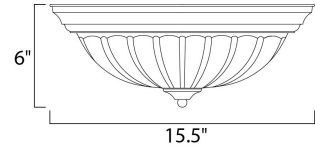

Finish

Oil Rubbed Bronze

Glass/Shade

Frosted

Product Category

Flush Mount

Lamping

Number of Bulbs	3
Light Type	Incandescent
Bulb Type	MB
Max Bulb Wattage	60
Max Fixture Wattage	180
Rated Life	±2,500 Hours
Rated Lumens	±2,016
Color Temp	±2,700 K
Bulb(s)	Not Included
Light Up/Down	N/A
Beam Spread	N/A
CRI	N/A
Photo Cell Included	N/A
Ballast/Driver/Transformer	No
Dimmable	Standard

Measurements

Width	15.50"
Height	6.00"
Length	N/A
Extension	N/A
Back Plate Width	N/A
Back Plate Height	N/A
HCO	N/A
Min Overall Height	0.00"
Max Overall Height	6.00"
Hanging Weight	3.97 lbs
Height Adjustable	N/A
Slope	N/A
Chain Length	N/A
Wire Length	N/A
Canopy Width	N/A
Canopy Height	N/A
Canopy Length	N/A

Shipping

Carton Weight	5.86 lbs
Carton Width	16"
Carton Height	6"
Carton Length	16"
Carton Cubic Feet	0.87
Master Pack	1
Master Pack Weight	N/A
Master Pack Width	N/A
Master Pack Height	N/A
Master Pack Length	N/A
Master Cubic Feet	N/A
UPS Shippable	Yes

Certification

Safety Rating	Dry
Energy Star	No
CA Title 24	No
CA Title 20	No
ADA	No
Dark Sky	N/A

Other

UPC Code	783209583290
Shades Included	N/A
Crystals Included	N/A
Diffuser Included	N/A
Conversion Kit	N/A
Material	Iron

Equivalents

Incandescent Watts	N/A
Fluorescent Watts	N/A

Maxim Lighting International and all designs, logos and images © 2015 Maxim Lighting International. All Rights Reserved. Maxim Lighting International reserves the right, at any time, to make changes in the design and/or construction of the product including the discontinuation of product without prior notice. Color may vary from what is pictured above due to limitations inherent to photographic processes.

Always consult a qualified, licensed electrician before installation of any product weighing 35 pounds or more. We recommend that a qualified, licensed electrician do the installation. Always install to a mechanically sound structure.