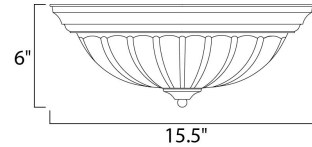

Lighting Your Life Since 1970

Product Specifications - 5832FTPB

Job Name:	Job Type:
Quantity:	Comments:

5832FTPB
Essentials 3-Light Flush Mount

Finish
Polished Brass

Glass/Shade
Frosted

Product Category
Flush Mount

Measurements

Width	15.50"
Height	6.00"
Length	N/A
Extension	N/A
Back Plate Width	N/A
Back Plate Height	N/A
HCO	N/A
Min Overall Height	0.00"
Max Overall Height	N/A
Hanging Weight	3.97 lbs
Height Adjustable	N/A
Slope	N/A
Chain Length	N/A
Wire Length	N/A
Canopy Width	N/A
Canopy Height	N/A
Canopy Length	N/A