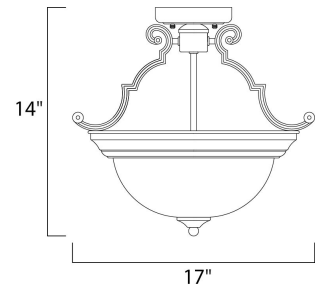

Lighting Your Life Since 1970

Product Specifications - 5844MROI

Job Name:	Job Type:
Quantity:	Comments:

5844MROI
Essentials 3-Light Semi-Flush Mount

Finish

Oil Rubbed Bronze

Glass/Shade

Marble

Measurements

Width	17.00"
Height	14.00"
Length	N/A
Extension	N/A
Back Plate Width	N/A
Back Plate Height	N/A
HCO	N/A
Min Overall Height	0.00"
Max Overall Height	N/A
Hanging Weight	4.37 lbs
Height Adjustable	N/A
Slope	N/A
Chain Length	N/A
Wire Length	N/A
Canopy Width	N/A
Canopy Height	N/A
Canopy Length	N/A