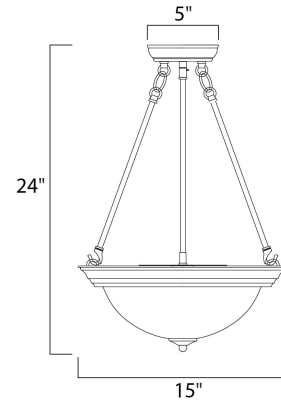

Lighting Your Life Since 1970

Product Specifications - 5845MRAC

Job Name:	Job Type:
Quantity:	Comments:

5845MRAC
Essentials 3-Light Invert Bowl Pendant

Finish
Acorn

Glass/Shade
Marble

Product Category
Invert Bowl Pendant

Measurements

Width	15.00"
Height	24.00"
Length	N/A
Extension	N/A
Back Plate Width	N/A
Back Plate Height	N/A
HCO	N/A
Min Overall Height	0.00"
Max Overall Height	N/A
Hanging Weight	6.50 lbs
Height Adjustable	N/A
Slope	N/A
Chain Length	36"
Wire Length	180"
Canopy Width	N/A
Canopy Height	N/A
Canopy Length	N/A

Shipping

Carton Weight	8.00 lbs
Carton Width	17"
Carton Height	9"
Carton Length	17"
Carton Cubic Feet	1.42
Master Pack	1
Master Pack Weight	N/A
Master Pack Width	N/A
Master Pack Height	N/A
Master Pack Length	N/A
Master Cubic Feet	N/A
UPS Shippable	Yes