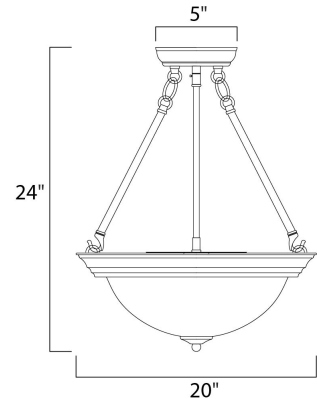

Lighting Your Life Since 1970

Product Specifications - 5846MRAC

Job Name:	Job Type:
Quantity:	Comments:

5846MRAC
Essentials 3-Light Invert Bowl Pendant

Finish
Acorn

Glass/Shade
Marble

Product Category
Invert Bowl Pendant

Measurements

Width	20.00"
Height	24.00"
Length	N/A
Extension	N/A
Back Plate Width	N/A
Back Plate Height	N/A
HCO	N/A
Min Overall Height	0.00"
Max Overall Height	N/A
Hanging Weight	11.24 lbs
Height Adjustable	N/A
Slope	N/A
Chain Length	36"
Wire Length	180"
Canopy Width	N/A
Canopy Height	N/A
Canopy Length	N/A

Shipping

Carton Weight	12.45 lbs
Carton Width	22"
Carton Height	12"
Carton Length	22"
Carton Cubic Feet	3.29
Master Pack	1
Master Pack Weight	N/A
Master Pack Width	N/A
Master Pack Height	N/A
Master Pack Length	N/A
Master Cubic Feet	N/A
UPS Shippable	Yes