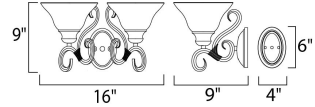

Lighting Your Life Since 1970

Product Specifications - 8020WSKB

Job Name:	Job Type:
Quantity:	Comments:

8020WSKB
Pacific 2-Light Bath Vanity

Finish

Kentucky Bronze

Glass/Shade

Wilshire

Measurements

Width	16.00"
Height	9.00"
Length	N/A
Extension	9"
Back Plate Width	4.17"
Back Plate Height	6.10"
HCO	6.00"
Min Overall Height	0.00"
Max Overall Height	N/A
Hanging Weight	2.16 lbs
Height Adjustable	N/A
Slope	N/A
Chain Length	N/A
Wire Length	N/A
Canopy Width	N/A
Canopy Height	N/A
Canopy Length	N/A

Shipping

Carton Weight	6.00 lbs
Carton Width	15"
Carton Height	11"
Carton Length	15"
Carton Cubic Feet	1.39
Master Pack	1
Master Pack Weight	N/A
Master Pack Width	N/A
Master Pack Height	N/A
Master Pack Length	N/A
Master Cubic Feet	N/A
UPS Shippable	Yes