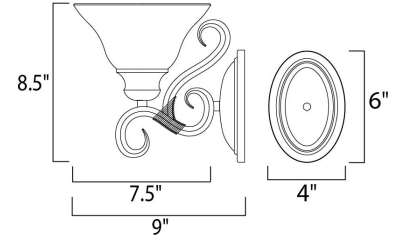

Lighting Your Life Since 1970

Product Specifications - 8021MRPE

Job Name:	Job Type:
Quantity:	Comments:

8021MRPE
Pacific 1-Light Wall Sconce

Finish
Pewter

Glass/Shade
Marble

Product Category
Wall Sconce

Lamping

Measurements

Width	7.50"
Height	8.50"
Length	N/A
Extension	9"
Back Plate Width	4.13"
Back Plate Height	6.13"
HCO	5.50"
Min Overall Height	0.00"
Max Overall Height	N/A
Hanging Weight	1.98 lbs
Height Adjustable	N/A
Slope	N/A
Chain Length	N/A
Wire Length	N/A
Canopy Width	N/A
Canopy Height	N/A
Canopy Length	N/A

Shipping

Carton Weight	3.31 lbs
Carton Width	9"
Carton Height	8"
Carton Length	9"
Carton Cubic Feet	0.37
Master Pack	1
Master Pack Weight	N/A
Master Pack Width	N/A
Master Pack Height	N/A
Master Pack Length	N/A
Master Cubic Feet	N/A
UPS Shippable	Yes