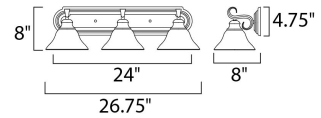

Lighting Your Life Since 1970

Product Specifications - 8023WSKB

Job Name:	Job Type:
Quantity:	Comments:

8023WSKB
Pacific 3-Light Bath Vanity

Finish

Kentucky Bronze

Glass/Shade

Wilshire

Product Category

Bath Vanity

Lamping

Number of Bulbs	3
Light Type	Incandescent
Bulb Type	MB
Max Bulb Wattage	100
Max Fixture Wattage	300
Rated Life	±2,500 Hours
Rated Lumens	±3,450
Color Temp	±2,700 K
Bulb(s)	Not Included
Light Up/Down	Both
Beam Spread	N/A
CRI	N/A
Photo Cell Included	N/A
Ballast/Driver/Transformer	No
Dimmable	Standard

Measurements

Width	26.75"
Height	8.00"
Length	N/A
Extension	8"
Back Plate Width	24.00"
Back Plate Height	4.72"
HCO	5.00"
Min Overall Height	0.00"
Max Overall Height	N/A
Hanging Weight	6.17 lbs
Height Adjustable	N/A
Slope	N/A
Chain Length	N/A
Wire Length	N/A
Canopy Width	N/A
Canopy Height	N/A
Canopy Length	N/A