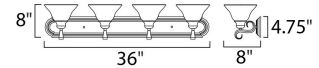

Finish
Acorn

Glass/Shade
Marble

Product Category
Bath Vanity

Lamping

Number of Bulbs	4
Light Type	Incandescent
Bulb Type	MB
Max Bulb Wattage	100
Max Fixture Wattage	400
Rated Life	±2,500 Hours
Rated Lumens	±4,600
Color Temp	±2,700 K
Bulb(s)	Not Included
Light Up/Down	Both
Beam Spread	N/A
CRI	N/A
Photo Cell Included	N/A
Ballast/Driver/Transformer	No
Dimmable	Standard

Measurements

Width	36.00"
Height	8.00"
Length	N/A
Extension	8"
Back Plate Width	36.00"
Back Plate Height	4.72"
HCO	N/A
Min Overall Height	0.00"
Max Overall Height	N/A
Hanging Weight	2.65 lbs
Height Adjustable	N/A
Slope	N/A
Chain Length	N/A
Wire Length	N/A
Canopy Width	N/A
Canopy Height	N/A
Canopy Length	N/A

Shipping

Carton Weight	15.50 lbs
Carton Width	11"
Carton Height	7"
Carton Length	43"
Carton Cubic Feet	1.91
Master Pack	1
Master Pack Weight	N/A
Master Pack Width	N/A
Master Pack Height	N/A
Master Pack Length	N/A
Master Cubic Feet	N/A
UPS Shippable	Yes

Certification

Safety Rating	Damp
Energy Star	No
CA Title 24	No
CA Title 20	No
ADA	No
Dark Sky	N/A

Other

UPC Code	783209802414
Shades Included	N/A
Crystals Included	N/A
Diffuser Included	N/A
Conversion Kit	N/A
Material	Iron

Equivalents

Incandescent Watts	N/A
Fluorescent Watts	N/A

Maxim Lighting International and all designs, logos and images © 2015 Maxim Lighting International. All Rights Reserved. Maxim Lighting International reserves the right, at any time, to make changes in the design and/or construction of the product including the discontinuation of product without prior notice. Color may vary from what is pictured above due to limitations inherent to photographic processes.

Always consult a qualified, licensed electrician before installation of any product weighing 35 pounds or more. We recommend that a qualified, licensed electrician do the installation. Always install to a mechanically sound structure.