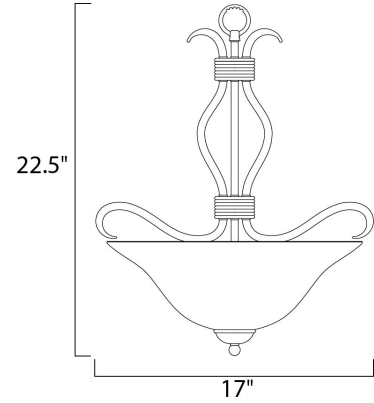

Lighting Your Life Since 1970

Product Specifications - 85121WSOI

Job Name:	Job Type:
Quantity:	Comments:

85121WSOI
Basix EE 3-Light Invert Bowl Pendant

Finish

Oil Rubbed Bronze

Glass/Shade

Wilshire

Product Category

Invert Bowl Pendant

Lamping

Number of Bulbs	3
Light Type	Fluorescent
Bulb Type	GU24
Max Bulb Wattage	13
Max Fixture Wattage	39
Rated Life	±10,000 Hours
Rated Lumens	±2,700
Color Temp	±2,700 K
Bulb(s)	Included
Light Up/Down	N/A
Beam Spread	N/A
CRI	N/A
Photo Cell Included	N/A
Ballast/Driver/Transformer	No
Dimmable	No

Measurements

Width	17.00"
Height	22.50"
Length	N/A
Extension	N/A
Back Plate Width	N/A
Back Plate Height	N/A
HCO	N/A
Min Overall Height	0.00"
Max Overall Height	N/A
Hanging Weight	8.11 lbs
Height Adjustable	N/A
Slope	N/A
Chain Length	36"
Wire Length	180"
Canopy Width	N/A
Canopy Height	N/A
Canopy Length	N/A