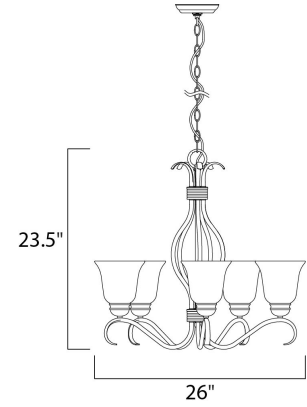

Lighting Your Life Since 1970

Product Specifications - 85125WSOI

Job Name:	Job Type:
Quantity:	Comments:

85125WSOI
Basix EE 5-Light Chandelier

Finish
Oil Rubbed Bronze

Glass/Shade
Wilshire

Product Category
Single-Tier Chandelier

Lamping

Number of Bulbs	5
Light Type	Fluorescent
Bulb Type	GU24
Max Bulb Wattage	13
Max Fixture Wattage	65
Rated Life	±10,000 Hours
Rated Lumens	±4,500
Color Temp	±2,700 K
Bulb(s)	Included
Light Up/Down	N/A
Beam Spread	N/A
CRI	81-82
Photo Cell Included	N/A
Ballast/Driver/Transformer	No
Dimmable	No

Measurements

Width	26.00"
Height	22.50"
Length	N/A
Extension	N/A
Back Plate Width	N/A
Back Plate Height	N/A
HCO	N/A
Min Overall Height	0.00"
Max Overall Height	N/A
Hanging Weight	12.57 lbs
Height Adjustable	N/A
Slope	N/A
Chain Length	36"
Wire Length	180"
Canopy Width	N/A
Canopy Height	N/A
Canopy Length	N/A