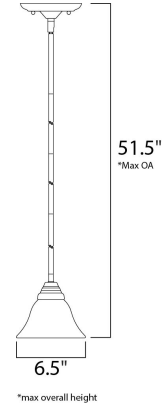

Lighting Your Life Since 1970

Product Specifications - 85139WSOI

Job Name:	Job Type:
Quantity:	Comments:

85139WSOI
Basix EE 1-Light Mini Pendant

Finish

Oil Rubbed Bronze

Glass/Shade

Wilshire

Product Category

Mini Pendant

Lamping

Number of Bulbs	1
Light Type	Fluorescent
Bulb Type	GU24
Max Bulb Wattage	13
Max Fixture Wattage	13
Rated Life	±10,000 Hours
Rated Lumens	±900
Color Temp	±2,700 K
Bulb(s)	Included
Light Up/Down	N/A
Beam Spread	N/A
CRI	81-82
Photo Cell Included	N/A
Ballast/Driver/Transformer	No
Dimmable	No

Measurements

Width	6.50"
Height	51.50"
Length	N/A
Extension	N/A
Back Plate Width	N/A
Back Plate Height	N/A
HCO	N/A
Min Overall Height	0.00"
Max Overall Height	N/A
Hanging Weight	2.20 lbs
Height Adjustable	N/A
Slope	N/A
Chain Length	N/A
Wire Length	72"
Canopy Width	N/A
Canopy Height	N/A
Canopy Length	N/A

Shipping

Carton Weight	3.50 lbs
Carton Width	9"
Carton Height	6"
Carton Length	14"
Carton Cubic Feet	0.41
Master Pack	1
Master Pack Weight	N/A
Master Pack Width	N/A
Master Pack Height	N/A
Master Pack Length	N/A
Master Cubic Feet	N/A
UPS Shippable	Yes