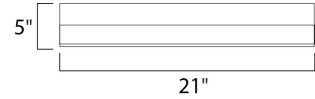

Finish
White

Glass/Shade
White

Product Category
Under Cabinet

Lamping

Number of Bulbs	1
Light Type	Fluorescent
Bulb Type	Mini Bi Pin T5
Max Bulb Wattage	13
Max Fixture Wattage	13
Rated Life	±7,500 Hours
Rated Lumens	±870
Color Temp	±3,100 K
Bulb(s)	Included
Light Up/Down	N/A
Beam Spread	N/A
CRI	N/A
Photo Cell Included	N/A
Ballast/Driver/Transformer	Yes
Dimmable	No

Measurements

Width	5.00"
Height	1.25"
Length	21.00"
Extension	N/A
Back Plate Width	N/A
Back Plate Height	N/A
HCO	N/A
Min Overall Height	0.00"
Max Overall Height	N/A
Hanging Weight	2.38 lbs
Height Adjustable	N/A
Slope	N/A
Chain Length	N/A
Wire Length	N/A
Canopy Width	N/A
Canopy Height	N/A
Canopy Length	N/A

Shipping

Carton Weight	2.72 lbs
Carton Width	6"
Carton Height	2"
Carton Length	22"
Carton Cubic Feet	0.12
Master Pack	6
Master Pack Weight	18.00 lbs
Master Pack Width	12.00"
Master Pack Height	6.25"
Master Pack Length	22.63"
Master Cubic Feet	0.98
UPS Shippable	Yes

Certification

Safety Rating	Dry
Energy Star	No
CA Title 24	Yes
CA Title 20	No
ADA	No
Dark Sky	N/A

Other

UPC Code	783209022492
Shades Included	N/A
Crystals Included	N/A
Diffuser Included	N/A
Conversion Kit	N/A
Material	Steel

Equivalents

Incandescent Watts	79
Fluorescent Watts	N/A

Maxim Lighting International and all designs, logos and images © 2015 Maxim Lighting International. All Rights Reserved. Maxim Lighting International reserves the right, at any time, to make changes in the design and/or construction of the product including the discontinuation of product without prior notice. Color may vary from what is pictured above due to limitations inherent to photographic processes.

Always consult a qualified, licensed electrician before installation of any product weighing 35 pounds or more. We recommend that a qualified, licensed electrician do the installation. Always install to a mechanically sound structure.