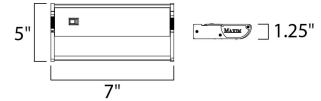

Finish
White

Glass/Shade

Product Category
Under Cabinet

Lamping

Number of Bulbs	1
Light Type	Xenon
Bulb Type	G8
Max Bulb Wattage	20
Max Fixture Wattage	20
Rated Life	±3,500 Hours
Rated Lumens	±225
Color Temp	±2,900 K
Bulb(s)	Included
Light Up/Down	N/A
Beam Spread	N/A
CRI	N/A
Photo Cell Included	N/A
Ballast/Driver/Transformer	No
Dimmable	Standard

Measurements

Width	5.00"
Height	1.25"
Length	7.00"
Extension	N/A
Back Plate Width	N/A
Back Plate Height	N/A
HCO	N/A
Min Overall Height	0.00"
Max Overall Height	N/A
Hanging Weight	1.10 lbs
Height Adjustable	N/A
Slope	N/A
Chain Length	N/A
Wire Length	N/A
Canopy Width	N/A
Canopy Height	N/A
Canopy Length	N/A

Shipping

Carton Weight	1.30 lbs
Carton Width	5"
Carton Height	3"
Carton Length	13"
Carton Cubic Feet	0.09
Master Pack	6
Master Pack Weight	8.40 lbs
Master Pack Width	10.20"
Master Pack Height	9.40"
Master Pack Length	13.20"
Master Cubic Feet	0.73
UPS Shippable	Yes

Certification

Safety Rating	Dry
Energy Star	No
CA Title 24	No
CA Title 20	No
ADA	No
Dark Sky	N/A

Other

UPC Code	783209065949
Shades Included	N/A
Crystals Included	N/A
Diffuser Included	N/A
Conversion Kit	N/A
Material	Steel

Equivalents

Incandescent Watts	N/A
Fluorescent Watts	N/A

Maxim Lighting International and all designs, logos and images © 2015 Maxim Lighting International. All Rights Reserved. Maxim Lighting International reserves the right, at any time, to make changes in the design and/or construction of the product including the discontinuation of product without prior notice. Color may vary from what is pictured above due to limitations inherent to photographic processes.

Always consult a qualified, licensed electrician before installation of any product weighing 35 pounds or more. We recommend that a qualified, licensed electrician do the installation. Always install to a mechanically sound structure.