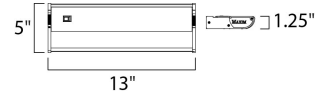

Finish
White

Glass/Shade

Product Category
Under Cabinet

Lamping

Number of Bulbs	2
Light Type	Xenon
Bulb Type	G8
Max Bulb Wattage	20
Max Fixture Wattage	40
Rated Life	±3,500 Hours
Rated Lumens	±450
Color Temp	±2,900 K
Bulb(s)	Included
Light Up/Down	N/A
Beam Spread	N/A
CRI	N/A
Photo Cell Included	N/A
Ballast/Driver/Transformer	No
Dimmable	Standard

Measurements

Width	5.00"
Height	1.25"
Length	13.00"
Extension	N/A
Back Plate Width	N/A
Back Plate Height	N/A
HCO	N/A
Min Overall Height	0.00"
Max Overall Height	N/A
Hanging Weight	1.90 lbs
Height Adjustable	N/A
Slope	N/A
Chain Length	N/A
Wire Length	N/A
Canopy Width	N/A
Canopy Height	N/A
Canopy Length	N/A

Shipping

Carton Weight	2.10 lbs
Carton Width	7"
Carton Height	3"
Carton Length	18"
Carton Cubic Feet	0.17
Master Pack	6
Master Pack Weight	13.20 lbs
Master Pack Width	13.90"
Master Pack Height	9.40"
Master Pack Length	18.10"
Master Cubic Feet	1.37
UPS Shippable	Yes

Certification

Safety Rating	Dry
Energy Star	No
CA Title 24	No
CA Title 20	No
ADA	No
Dark Sky	N/A

Other

UPC Code	783209064157
Shades Included	N/A
Crystals Included	N/A
Diffuser Included	N/A
Conversion Kit	N/A
Material	Steel

Equivalents

Incandescent Watts	N/A
Fluorescent Watts	N/A

Maxim Lighting International and all designs, logos and images © 2015 Maxim Lighting International. All Rights Reserved. Maxim Lighting International reserves the right, at any time, to make changes in the design and/or construction of the product including the discontinuation of product without prior notice. Color may vary from what is pictured above due to limitations inherent to photographic processes.

Always consult a qualified, licensed electrician before installation of any product weighing 35 pounds or more. We recommend that a qualified, licensed electrician do the installation. Always install to a mechanically sound structure.