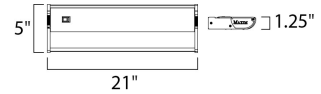

Finish
White

Glass/Shade

Product Category
Under Cabinet

Lamping

Number of Bulbs	3
Light Type	Xenon
Bulb Type	G8
Max Bulb Wattage	20
Max Fixture Wattage	60
Rated Life	±3,500 Hours
Rated Lumens	±675
Color Temp	±2,900 K
Bulb(s)	Included
Light Up/Down	N/A
Beam Spread	N/A
CRI	N/A
Photo Cell Included	N/A
Ballast/Driver/Transformer	No
Dimmable	Standard

Measurements

Width	5.00"
Height	1.25"
Length	21.00"
Extension	N/A
Back Plate Width	N/A
Back Plate Height	N/A
HCO	N/A
Min Overall Height	0.00"
Max Overall Height	N/A
Hanging Weight	2.60 lbs
Height Adjustable	N/A
Slope	N/A
Chain Length	N/A
Wire Length	N/A
Canopy Width	N/A
Canopy Height	N/A
Canopy Length	N/A

Shipping

Carton Weight	2.90 lbs
Carton Width	7"
Carton Height	3"
Carton Length	25"
Carton Cubic Feet	0.24
Master Pack	6
Master Pack Weight	18.10 lbs
Master Pack Width	13.90"
Master Pack Height	9.40"
Master Pack Length	25.90"
Master Cubic Feet	1.96
UPS Shippable	Yes

Certification

Safety Rating	Dry
Energy Star	No
CA Title 24	No
CA Title 20	No
ADA	No
Dark Sky	N/A

Other

UPC Code	783209064171
Shades Included	N/A
Crystals Included	N/A
Diffuser Included	N/A
Conversion Kit	N/A
Material	Steel

Equivalents

Incandescent Watts	N/A
Fluorescent Watts	N/A

Maxim Lighting International and all designs, logos and images © 2015 Maxim Lighting International. All Rights Reserved. Maxim Lighting International reserves the right, at any time, to make changes in the design and/or construction of the product including the discontinuation of product without prior notice. Color may vary from what is pictured above due to limitations inherent to photographic processes.

Always consult a qualified, licensed electrician before installation of any product weighing 35 pounds or more. We recommend that a qualified, licensed electrician do the installation. Always install to a mechanically sound structure.