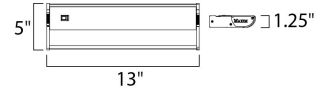

Finish
White

Glass/Shade

Product Category
Under Cabinet

Lamping

Number of Bulbs	2
Light Type	Xenon
Bulb Type	G8
Max Bulb Wattage	20
Max Fixture Wattage	40
Rated Life	±3,500 Hours
Rated Lumens	±450
Color Temp	±2,900 K
Bulb(s)	Included
Light Up/Down	N/A
Beam Spread	N/A
CRI	N/A
Photo Cell Included	N/A
Ballast/Driver/Transformer	No
Dimmable	Standard

Measurements

Width	5.00"
Height	1.25"
Length	13.00"
Extension	N/A
Back Plate Width	N/A
Back Plate Height	N/A
HCO	N/A
Min Overall Height	0.00"
Max Overall Height	N/A
Hanging Weight	1.90 lbs
Height Adjustable	N/A
Slope	N/A
Chain Length	N/A
Wire Length	N/A
Canopy Width	N/A
Canopy Height	N/A
Canopy Length	N/A

Shipping

Carton Weight	2.10 lbs
Carton Width	7"
Carton Height	3"
Carton Length	16"
Carton Cubic Feet	0.17
Master Pack	6
Master Pack Weight	13.20 lbs
Master Pack Width	13.40"
Master Pack Height	9.10"
Master Pack Length	16.30"
Master Cubic Feet	1.15
UPS Shippable	Yes

Certification

Safety Rating	Dry
Energy Star	No
CA Title 24	No
CA Title 20	No
ADA	No
Dark Sky	N/A

Other

UPC Code	783209073340
Shades Included	N/A
Crystals Included	N/A
Diffuser Included	N/A
Conversion Kit	N/A
Material	Steel

Equivalents

Incandescent Watts	N/A
Fluorescent Watts	N/A

Maxim Lighting International and all designs, logos and images © 2015 Maxim Lighting International. All Rights Reserved. Maxim Lighting International reserves the right, at any time, to make changes in the design and/or construction of the product including the discontinuation of product without prior notice. Color may vary from what is pictured above due to limitations inherent to photographic processes.

Always consult a qualified, licensed electrician before installation of any product weighing 35 pounds or more. We recommend that a qualified, licensed electrician do the installation. Always install to a mechanically sound structure.