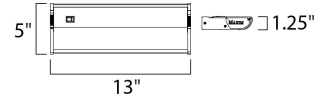

Finish
White

Glass/Shade

Product Category
Under Cabinet

Lamping

Number of Bulbs	2
Light Type	Xenon
Bulb Type	12V Wedge T5 Xelogen
Max Bulb Wattage	18
Max Fixture Wattage	36
Rated Life	±10,000 Hours
Rated Lumens	±528
Color Temp	±2,900 K
Bulb(s)	Included
Light Up/Down	N/A
Beam Spread	N/A
CRI	N/A
Photo Cell Included	N/A
Ballast/Driver/Transformer	Yes
Dimmable	Low-Voltage

Measurements

Width	5.00"
Height	1.13"
Length	13.00"
Extension	N/A
Back Plate Width	N/A
Back Plate Height	N/A
HCO	N/A
Min Overall Height	0.00"
Max Overall Height	N/A
Hanging Weight	1.90 lbs
Height Adjustable	N/A
Slope	N/A
Chain Length	N/A
Wire Length	N/A
Canopy Width	N/A
Canopy Height	N/A
Canopy Length	N/A

Shipping

Carton Weight	2.00 lbs
Carton Width	6"
Carton Height	2"
Carton Length	15"
Carton Cubic Feet	0.12
Master Pack	6
Master Pack Weight	14.00 lbs
Master Pack Width	13.00"
Master Pack Height	8.00"
Master Pack Length	16.00"
Master Cubic Feet	0.96
UPS Shippable	Yes

Certification

Safety Rating	Dry
Energy Star	No
CA Title 24	No
CA Title 20	No
ADA	No
Dark Sky	N/A

Other

UPC Code	783209064355
Shades Included	N/A
Crystals Included	N/A
Diffuser Included	N/A
Conversion Kit	N/A
Material	Steel

Equivalents

Incandescent Watts	N/A
Fluorescent Watts	N/A

Maxim Lighting International and all designs, logos and images © 2015 Maxim Lighting International. All Rights Reserved. Maxim Lighting International reserves the right, at any time, to make changes in the design and/or construction of the product including the discontinuation of product without prior notice. Color may vary from what is pictured above due to limitations inherent to photographic processes.

Always consult a qualified, licensed electrician before installation of any product weighing 35 pounds or more. We recommend that a qualified, licensed electrician do the installation. Always install to a mechanically sound structure.