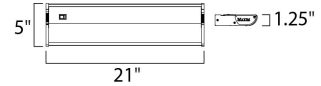

Finish
White

Glass/Shade

Product Category
Under Cabinet

Lamping

Number of Bulbs	3
Light Type	Xenon
Bulb Type	12V Wedge T5 Xelogen
Max Bulb Wattage	18
Max Fixture Wattage	54
Rated Life	±10,000 Hours
Rated Lumens	±792
Color Temp	±2,900 K
Bulb(s)	Included
Light Up/Down	N/A
Beam Spread	N/A
CRI	N/A
Photo Cell Included	N/A
Ballast/Driver/Transformer	Yes
Dimmable	Low-Voltage

Measurements

Width	5.00"
Height	1.13"
Length	21.00"
Extension	N/A
Back Plate Width	N/A
Back Plate Height	N/A
HCO	N/A
Min Overall Height	0.00"
Max Overall Height	N/A
Hanging Weight	2.60 lbs
Height Adjustable	N/A
Slope	N/A
Chain Length	N/A
Wire Length	N/A
Canopy Width	N/A
Canopy Height	N/A
Canopy Length	N/A

Shipping

Carton Weight	3.00 lbs
Carton Width	6"
Carton Height	2"
Carton Length	23"
Carton Cubic Feet	0.20
Master Pack	6
Master Pack Weight	18.50 lbs
Master Pack Width	13.00"
Master Pack Height	8.00"
Master Pack Length	24.00"
Master Cubic Feet	1.44
UPS Shippable	Yes

Certification

Safety Rating	Dry
Energy Star	No
CA Title 24	No
CA Title 20	No
ADA	No
Dark Sky	N/A

Other

UPC Code	783209064379
Shades Included	N/A
Crystals Included	N/A
Diffuser Included	N/A
Conversion Kit	N/A
Material	Steel

Equivalents

Incandescent Watts	N/A
Fluorescent Watts	N/A

Maxim Lighting International and all designs, logos and images © 2015 Maxim Lighting International. All Rights Reserved. Maxim Lighting International reserves the right, at any time, to make changes in the design and/or construction of the product including the discontinuation of product without prior notice. Color may vary from what is pictured above due to limitations inherent to photographic processes.

Always consult a qualified, licensed electrician before installation of any product weighing 35 pounds or more. We recommend that a qualified, licensed electrician do the installation. Always install to a mechanically sound structure.