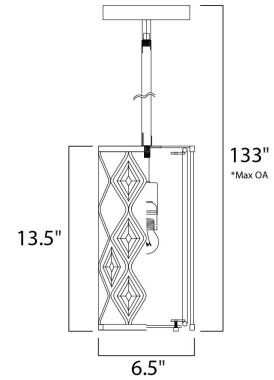

Lighting Your Life Since 1970

Product Specifications - 914500FGS

Job Name:	Job Type:
Quantity:	Comments:

914500FGS
Diamond 1-Light Mini Pendant

Finish
Golden Silver

Glass/Shade

Product Category
Mini Pendant

Measurements

Width	6.50"
Height	13.50"
Length	N/A
Extension	N/A
Back Plate Width	N/A
Back Plate Height	N/A
HCO	N/A
Min Overall Height	0.00"
Max Overall Height	133.00"
Hanging Weight	6.60 lbs
Height Adjustable	N/A
Slope	120°
Chain Length	N/A
Wire Length	72"
Canopy Width	N/A
Canopy Height	N/A
Canopy Length	N/A

Shipping

Carton Weight	8.80 lbs
Carton Width	10"
Carton Height	16"
Carton Length	10"
Carton Cubic Feet	0.91
Master Pack	1
Master Pack Weight	N/A
Master Pack Width	N/A
Master Pack Height	N/A
Master Pack Length	N/A
Master Cubic Feet	N/A
UPS Shippable	Yes