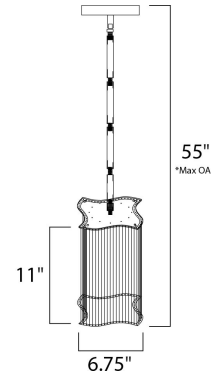

Lighting Your Life Since 1970

Product Specifications - 91700CLPC

Job Name:	Job Type:
Quantity:	Comments:

91700CLPC
Swizzle 3-Light Mini Pendant

Finish
Polished Chrome

Glass/Shade
Clear

Product Category
Mini Pendant

Lamping

Number of Bulbs	3
Light Type	Xenon
Bulb Type	G9
Max Bulb Wattage	40
Max Fixture Wattage	75
Rated Life	±2,000 Hours
Rated Lumens	±720
Color Temp	±2,900 K
Bulb(s)	Included
Light Up/Down	N/A
Beam Spread	N/A
CRI	N/A
Photo Cell Included	N/A
Ballast/Driver/Transformer	No
Dimmable	Standard

Measurements

Width	8.75"
Height	10.00"
Length	N/A
Extension	N/A
Back Plate Width	N/A
Back Plate Height	N/A
HCO	N/A
Min Overall Height	0.00"
Max Overall Height	55.00"
Hanging Weight	7.04 lbs
Height Adjustable	N/A
Slope	120°
Chain Length	N/A
Wire Length	N/A
Canopy Width	N/A
Canopy Height	N/A
Canopy Length	N/A

Shipping

Carton Weight	9.68 lbs
Carton Width	10"
Carton Height	16"
Carton Length	10"
Carton Cubic Feet	0.98
Master Pack	1
Master Pack Weight	N/A
Master Pack Width	N/A
Master Pack Height	N/A
Master Pack Length	N/A
Master Cubic Feet	N/A
UPS Shippable	Yes