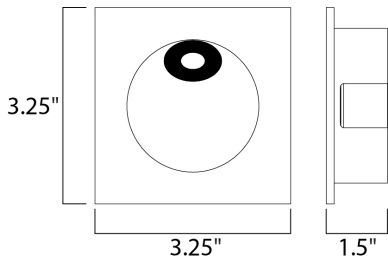

**MEASUREMENTS**

DIMENSION : 3" W x 5" H x 1.75" Ext  
 HANGING WEIGHT : 0.4 lb

**LAMPING**

INPUT VOLTAGE : 120-277V  
 LUMENS : 300 Rated (20 Del.)  
 BULB : 1 x 3W LED DC Integrated , 3W Total  
 BULB INCLUDED : (Integrated)  
 DIMMABLE : Triac  
 CRI : 80 CRI  
 COLOR\_TEMP : 30-40-65K