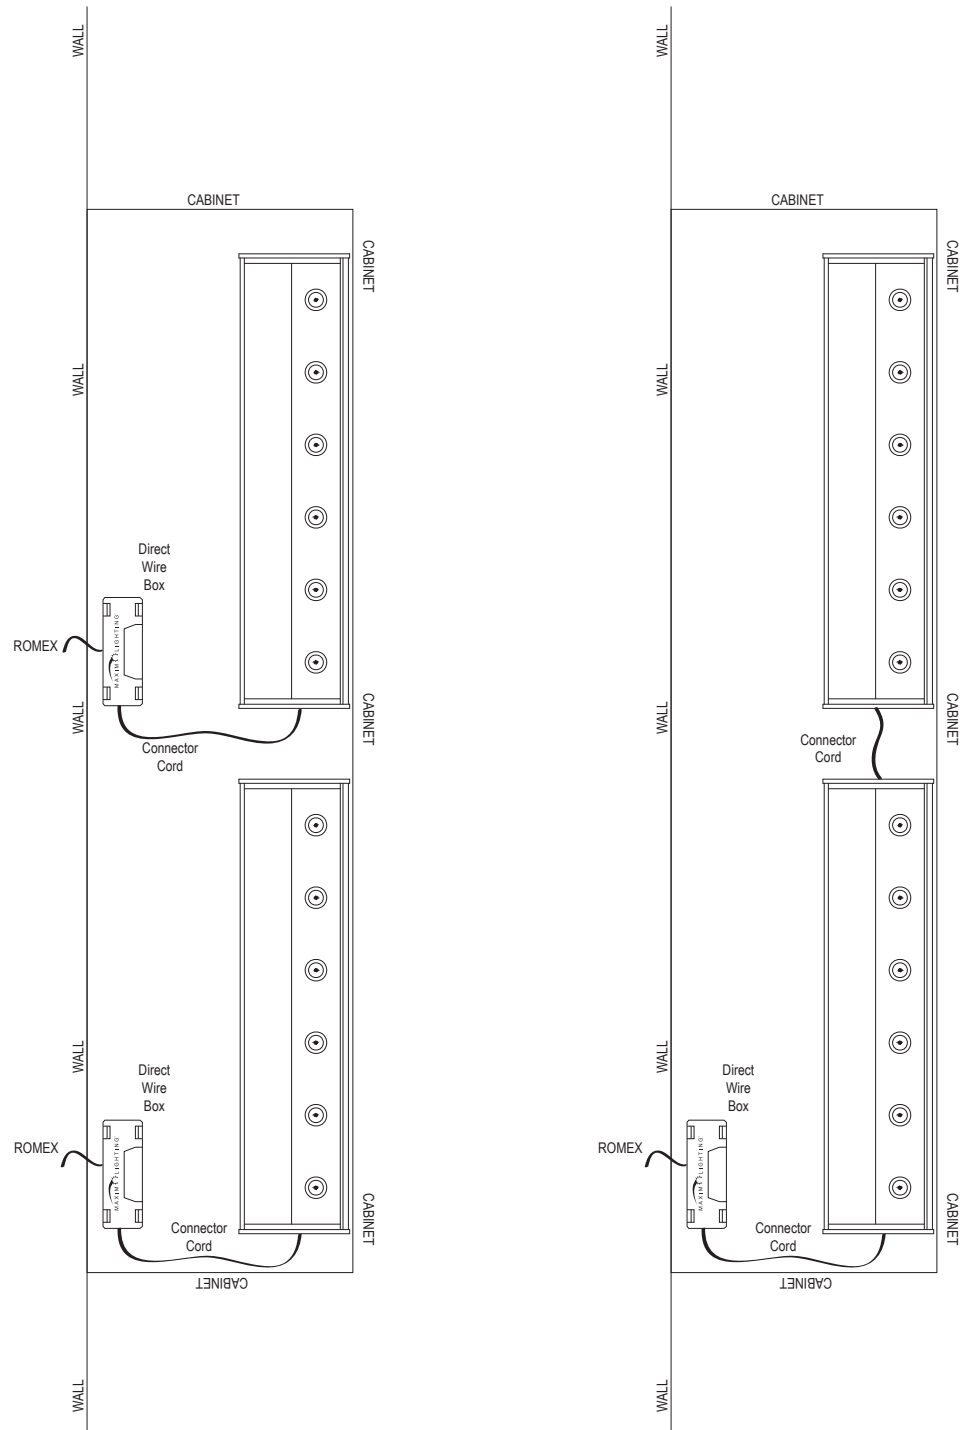

CounterMax MX-L120 Direct Wire Installation

Maxim Lighting International, ET2 Contemporary Lighting and all designs, logos and images © 2010 Maxim Lighting International, Inc. All Rights Reserved. Maxim Lighting International reserves the right, at any time, to make changes in the design and/or construction of the product including the discontinuation of product without prior notice. Products are subject to revision in design and/or construction to conform to changes in UL and/or CSA and/or ETL standards, or that which may be required by law or availability of material.

Maxim Lighting International products are UL and/or CSA and/or ETL approved. Color may vary from what is pictured above due to limitations inherent to photographic processes. Always consult a qualified, licensed electrician before installation of any product weighing 35 pounds or more. We recommend that a qualified, licensed electrician do the installation. Always install to a mechanically sound structure.

CounterMax MX-L120 Front of Cabinet Installation with Direct Wire Box

Maxim Lighting International, ET2 Contemporary Lighting and all designs, logos and images © 2010 Maxim Lighting International, Inc. All Rights Reserved. Maxim Lighting International reserves the right, at any time, to make changes in the design and/or construction of the product including the discontinuation of product without prior notice. Products are subject to revision in design and/or construction to conform to changes in UL and/or CSA and/or ETL standards, or that which may be required by law or availability of material.