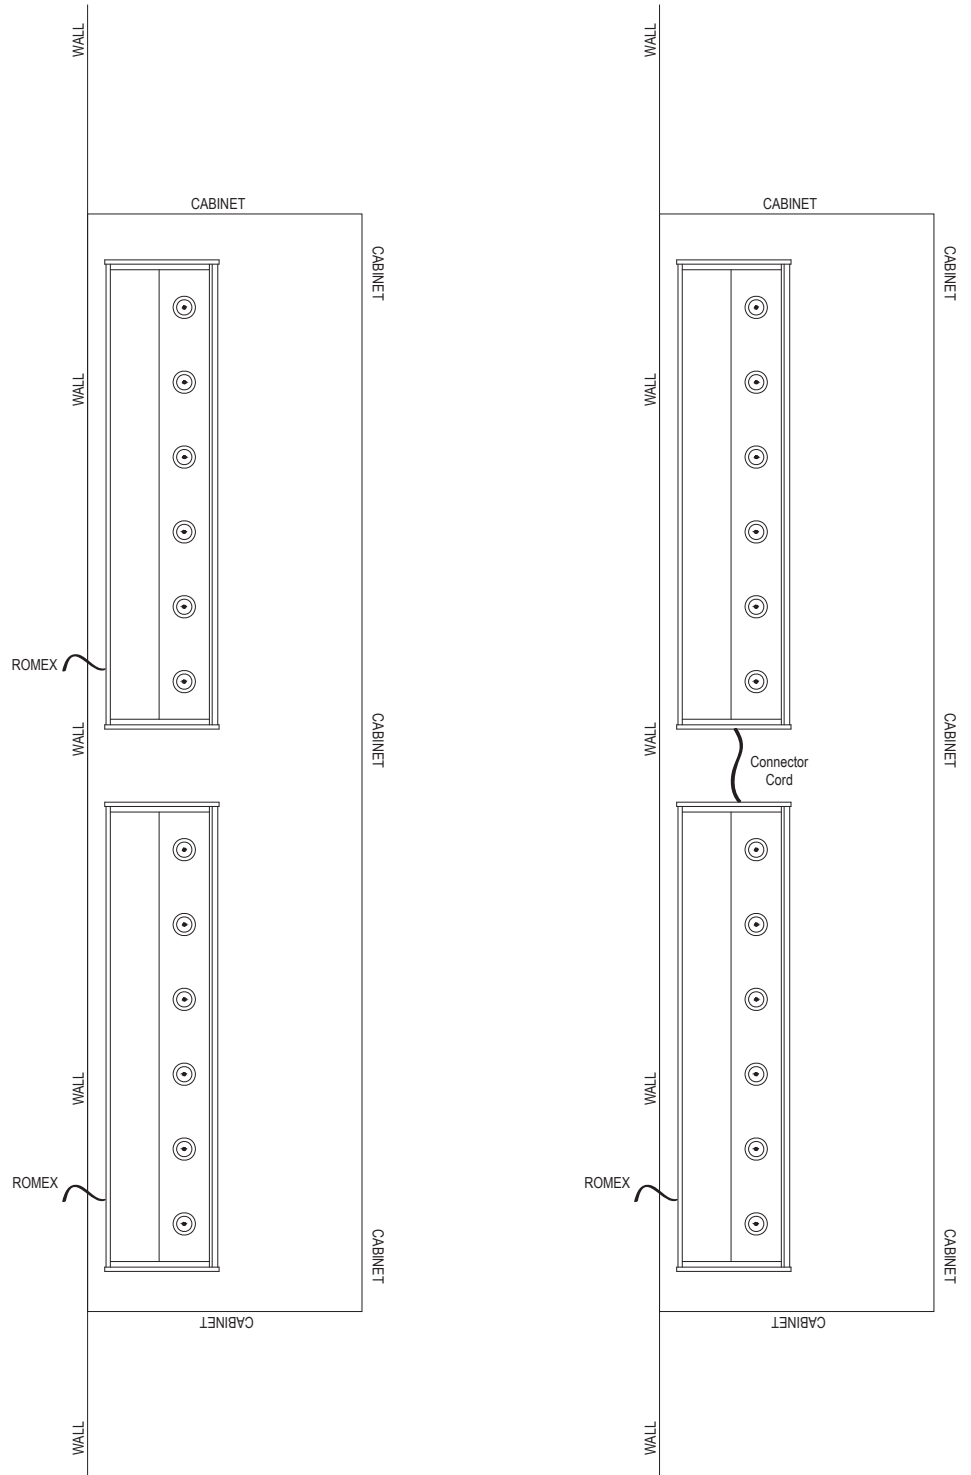

CounterMax MX-L120 Direct Wire Installation

Maxim Lighting International, ET2 Contemporary Lighting and all designs, logos and images © 2010 Maxim Lighting International, Inc. All Rights Reserved. Maxim Lighting International reserves the right, at any time, to make changes in the design and/or construction of the product including the discontinuation of product without prior notice. Products are subject to revision in design and/or construction to conform to changes in UL and/or CSA and/or ETL standards, or that which may be required by law or availability of material.

CounterMax MX-L120 Front of Cabinet Installation with Direct Wire Box

Maxim Lighting International, ET2 Contemporary Lighting and all designs, logos and images © 2010 Maxim Lighting International, Inc. All Rights Reserved. Maxim Lighting International reserves the right, at any time, to make changes in the design and/or construction of the product including the discontinuation of product without prior notice. Products are subject to revision in design and/or construction to conform to changes in UL and/or CSA and/or ETL standards, or that which may be required by law or availability of material.