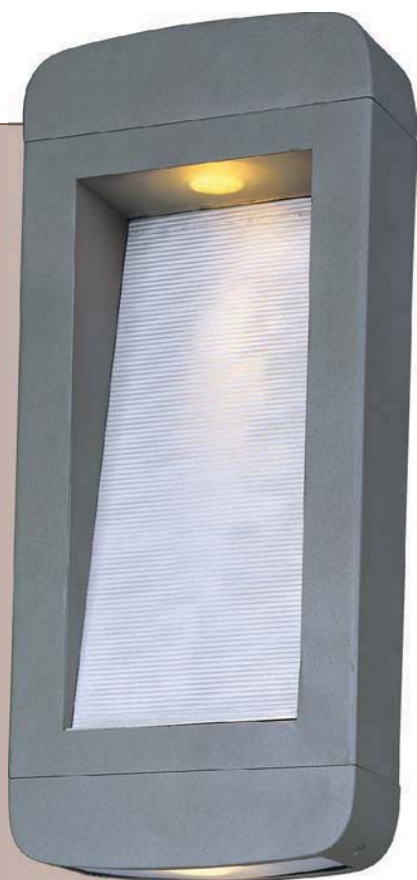

18254 ABZ, PL 2-Light Wall Sconce
8"W x 18"H x 3.75"Ext.
HCO 8" • BP 7"W x 12.5"H
20w and 35w GX5.3 MR16 Bulbs (Included)