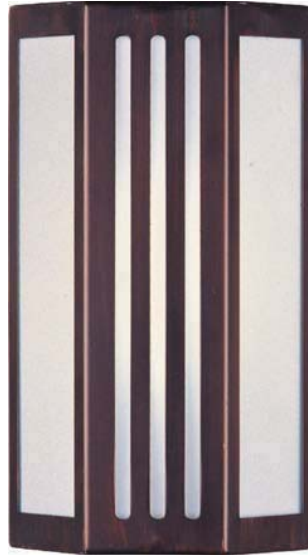

Beam ES

The Beam Collection features low-profile wall lighting designed with versatility and energy saving technology. Fixtures are constructed of stainless steel to allow for outdoor installation, and with the low-profile design, the Beam Collection can also be used interior for corridors and hallways with ADA compliance. The fluorescent light source saves energy and allows for maintenance-free operation. The White acrylic lens is durable and strong. The metal is finished in either Stainless Steel or Oil Rubbed Bronze.

- 2700 K Color Temperature
- 10,000 Rated Life Hours

86300 WTOI, WTSST
1-Light Wall Sconce
6.75"W x 12"H x 2.25"Ext.
HCO 8" • BP 6.5"W x 11.75"H
1 x 13w 2GX7 Bulb (Included)
840 Rated Lumens