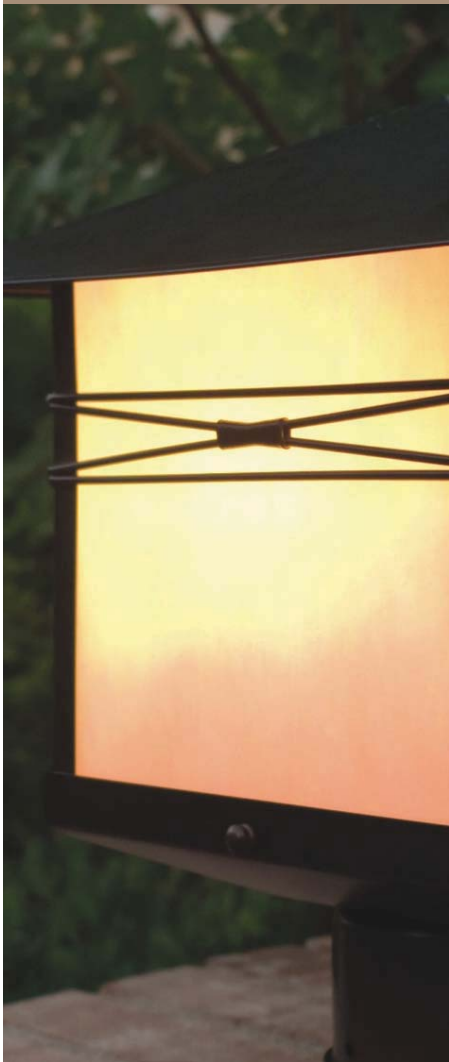

Outdoor Lighting by Maxim