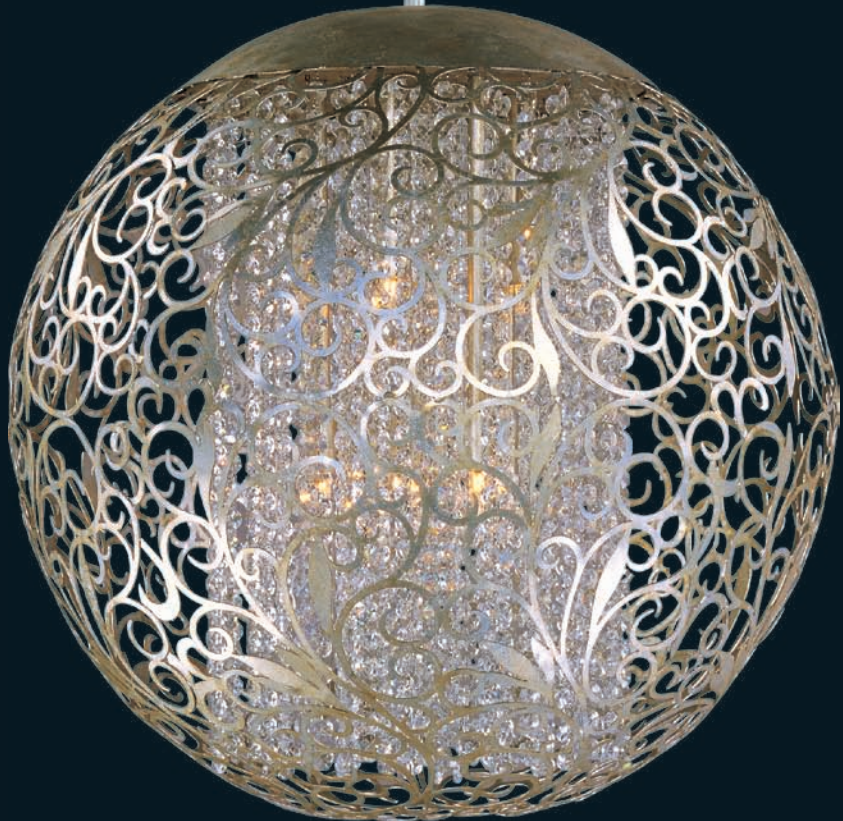

120°

Arabesque collection

24158BCGS

1-Light Wall Sconce
Golden Silver
9.5"W x 4.75"H x 4.75"Ext.
1 x 50w G9 Bulb (Included)
Crystal Included

24156BCGS

9-Light Pendant
Golden Silver
23"W x 22"H x 66"OAH
9 x 50w G9 Bulbs (Included)
Crystal Included
One 6" stem and
Three 12" stems included.
Additional stems available:
6" stem - STR06206GS-A
12" stem - STR06212GS-A