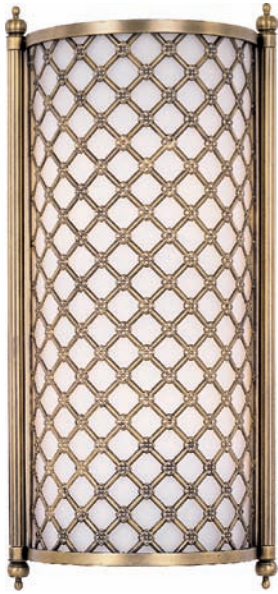

Manchester collection

A traditional collection with the look of today features metal grids finished in a Natural Aged Brass that nicely contrasts the softness of the inner Oatmeal fabric shade. Each fixture has a glass diffuser, which is supported by ornate cast finials.

22369SWNAB
2-Light Wall Sconce
Natural Aged Brass
Satin White Glass
8"W x 17.25"H x 3.75"Ext.
2 x 60w MB Bulbs