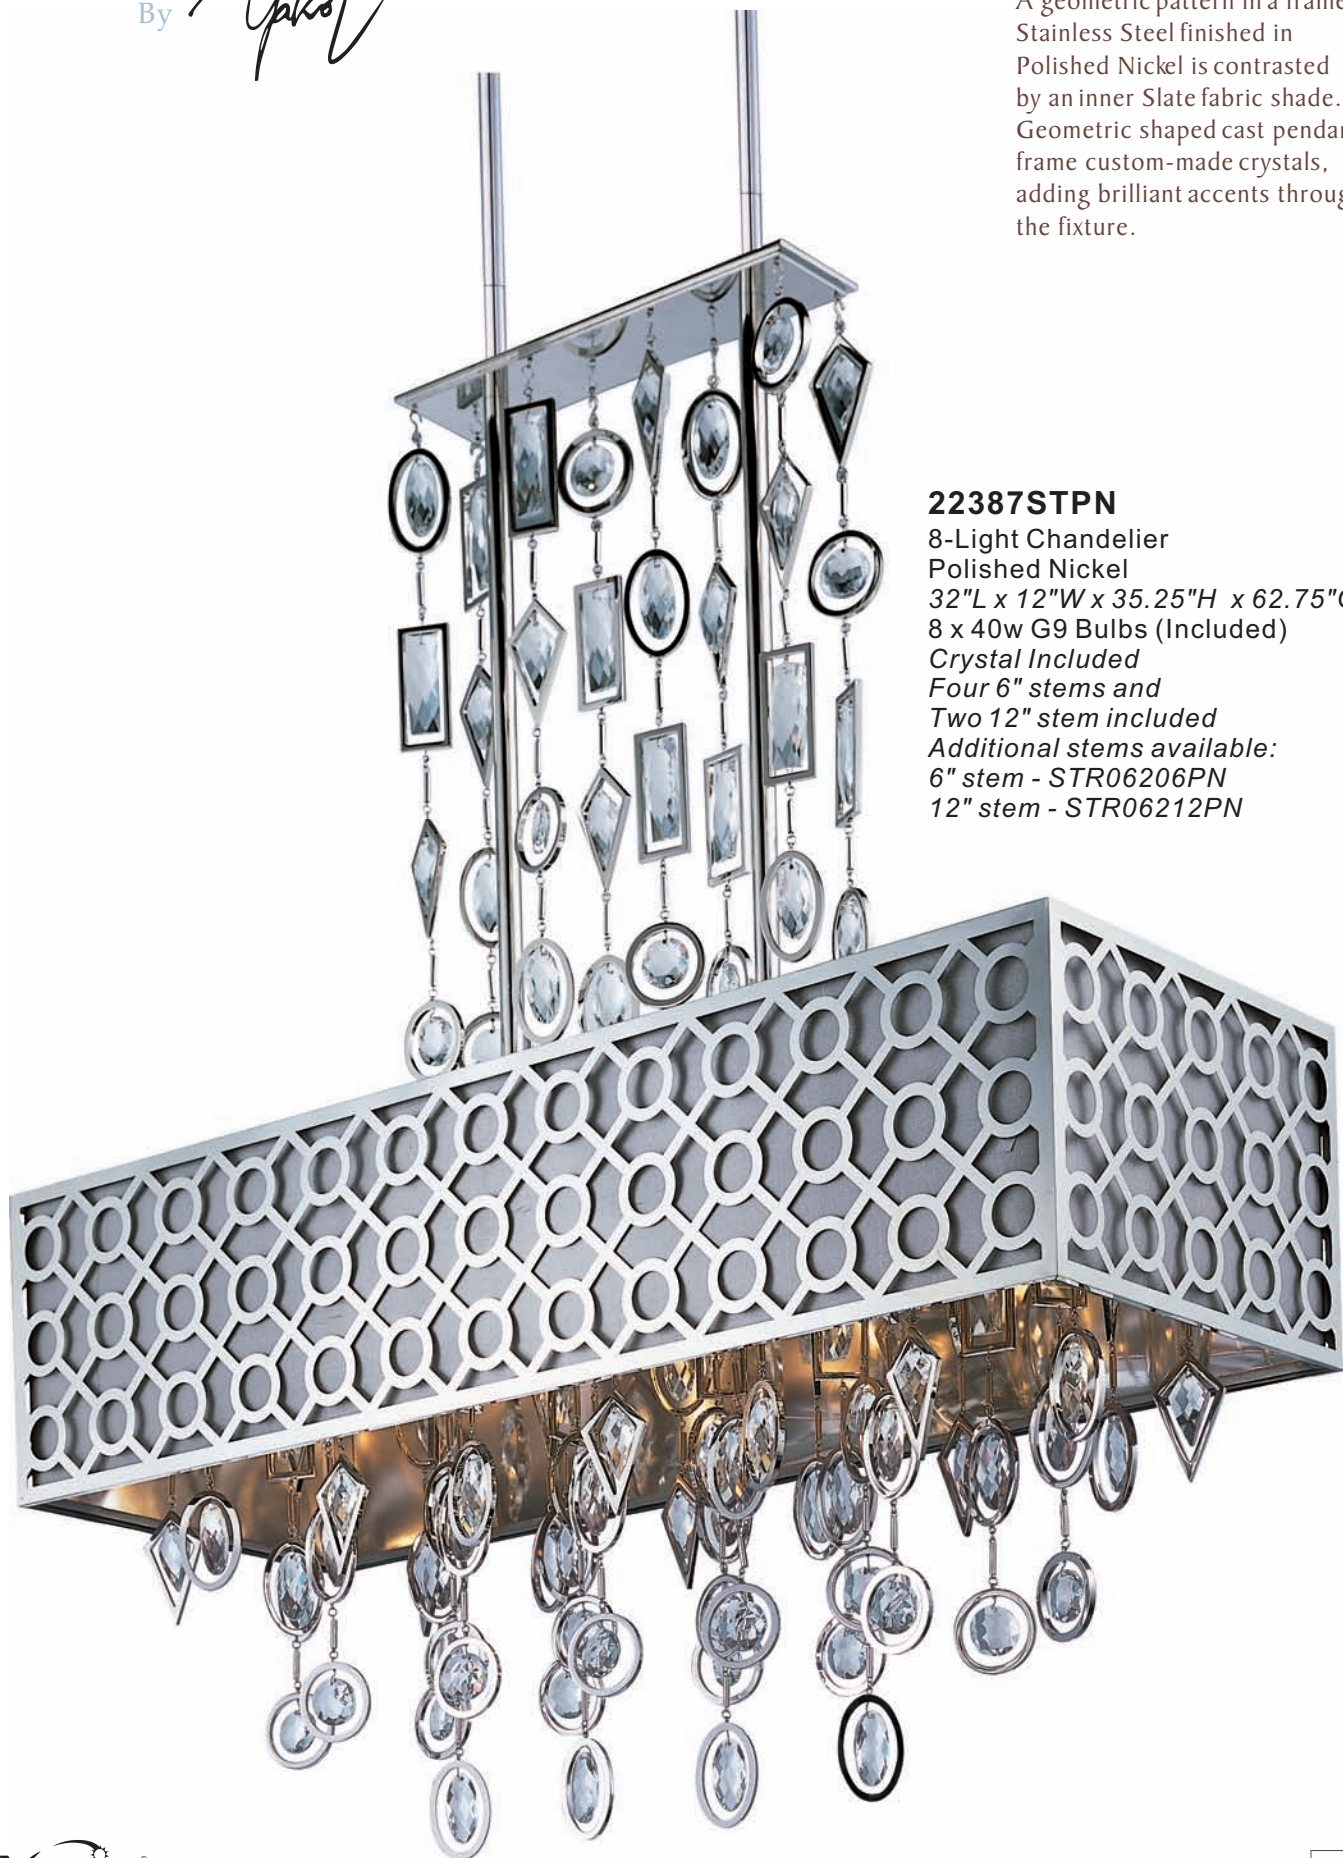

22415SWNAB
5-Light Bath Vanity
36.75"W x 10"H x 4"Ext.
5 x 40w CA Bulbs

Exclusive Design

By *Yakov*

Symmetry collection

A geometric pattern in a frame of Stainless Steel finished in Polished Nickel is contrasted by an inner Slate fabric shade. Geometric shaped cast pendants frame custom-made crystals, adding brilliant accents throughout the fixture.