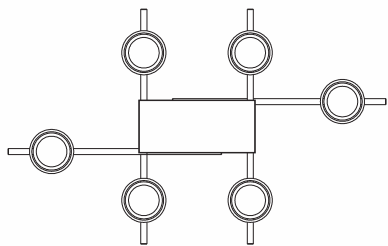

Fusion collection

A mixture of rustic metal frames finished in Anthracite and the high tech illumination of LED lighting which magically shine through cylinders of ultra thick Clear glass. This collection is fully dimmable and feature replaceable LEDs which are rated for 40,000 hours.

Dimmable using standard dimmer.
Lutron CL dimmers are recommended