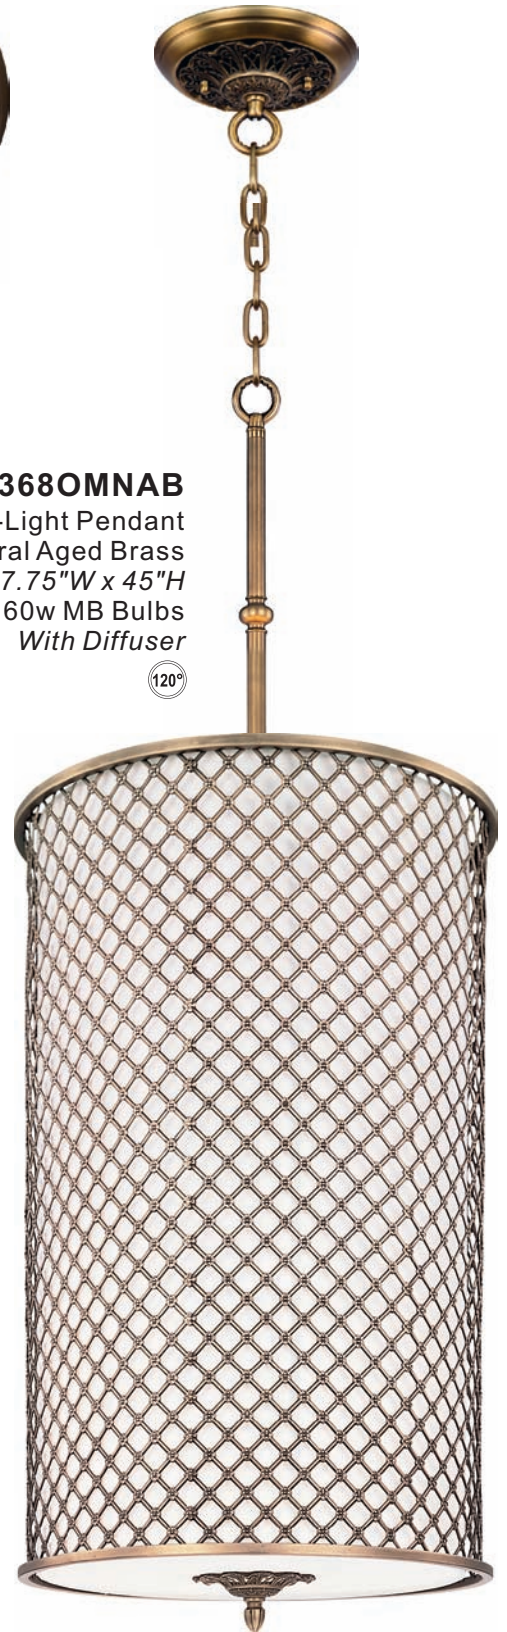

22363OMNAB
4-Light Pendant
Natural Aged Brass
19.5"W x 24"H
4 x 40w MB Bulbs
With Diffuser

Manchester collection

Canopy

22367OMNAB
4-Light Pendant
Natural Aged Brass
17.75"W x 34"H
4 x 60w MB Bulbs
With Diffuser

22368OMNAB
6-Light Pendant
Natural Aged Brass
17.75"W x 45"H
6 x 60w MB Bulbs
With Diffuser

Fairmont collection

Arched channels of metal finished in your choice of Natural Aged Brass or Polished Nickel, form this minimalistic approach to traditional lighting. Oatmeal fabric shades adorn the top of metal candle covers that give this collection a tailored look.