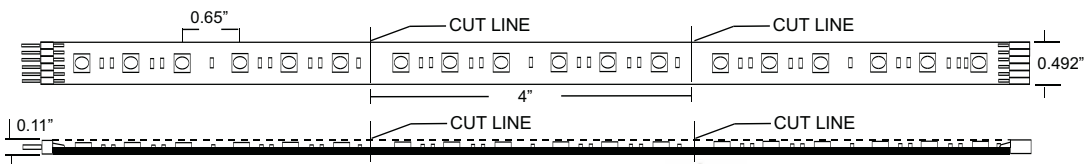

Spec Star collection

STARSTRAND®

Features

- Superior quality Seoul Semiconductor LED
- High efficiency
- High CRI
- High lumens
- Heat sink included for 24/7 operation
- UL approved for damp locations

Applications

- Retail display
- Walkway lighting
- Work areas
- Accent lighting
- Counter lighting

Item	Length	Diodes	Wattage	Lumens	Color Temp	CRI	PC Board	Beam	Voltage	Current
53570	4"	6	1.44	102	3300 K	97+	White	120°	24V	60mA
53571	12"	18	4.3	307	3300 K	97+	White	120°	24V	180mA
53572	60"	90	21.5	1535	3300 K	97+	White	120°	24V	900mA
53574	120"	180	43	3070	3300 K	97+	White	120°	24V	1.8A
53575	240"	360	86	6140	3300 K	97+	White	120°	24V	3.6A

Model Number	Wattage	Maximum Run
53324	30 Watts	6'
53326	30Watts	6'
53313, 53318	60 Watts	12'
53286	96 Watts	22'
53330, 53331	96 Watts	22'