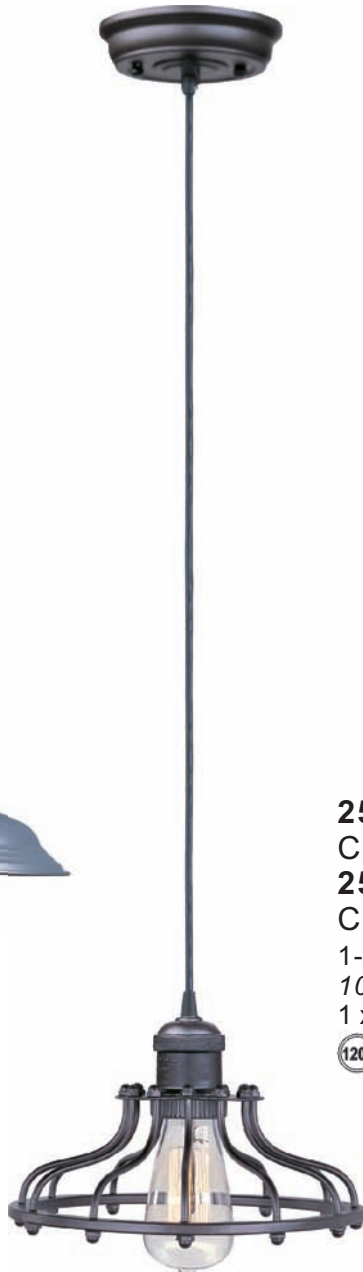

25022 ACP, BZ, PN, SN (Without Bulb)
25022 ACP/BUI, BZ/BUI,
PN/BUI, SN/BUI (With Bulb)
1-Light Pendant
11"W x 6.75"H x 65.75"OAH
1 x 60w MB Bulb

25024 ACP, BZ, PN, SN (Without Bulb)
25024 ACP/BUI, BZ/BUI,
PN/BUI, SN/BUI (With Bulb)
1-Light Pendant
10"W x 6.75"H x 65.75"OAH
1 x 60w MB Bulb