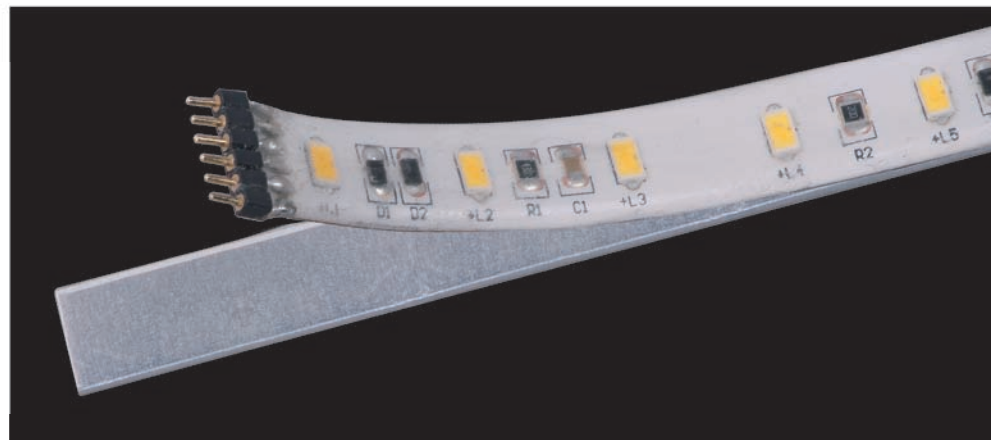

Spec Star collection

STARSTRAND®

Features

- Superior quality Seoul Semiconductor LED
- High efficiency
- High CRI
- High lumens
- Heat sink included for 24/7 operation
- UL approved for damp locations

Applications

- Retail display
- Walkway lighting
- Work areas
- Accent lighting
- Counter lighting

Item	Length	Diodes	Wattage	Lumens	Color Temp	CRI	PC Board	Beam	Voltage	Current
53570	4"	6	1.44	102	3300 K	97+	White	120°	24V	60mA
53571	12"	18	4.3	307	3300 K	97+	White	120°	24V	180mA
53572	60"	90	21.5	1535	3300 K	97+	White	120°	24V	900mA
53574	120"	180	43	3070	3300 K	97+	White	120°	24V	1.8A
53575	240"	360	86	6140	3300 K	97+	White	120°	24V	3.6A

Model Number	Wattage	Maximum Run
53324	30 Watts	6'
53326	30Watts	6'
53313, 53318	60 Watts	12'
53286	96 Watts	22'
53330, 53331	96 Watts	22'