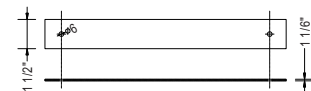

Spec Star collection

STARSTRAND®

Features

- Superior quality Seoul Semiconductor LED
- High efficiency
- High CRI
- High lumens
- Heat sink included for 24/7 operation
- UL approved for damp locations

Applications

- Retail display
- Walkway lighting
- Work areas
- Accent lighting
- Counter lighting

Item	Length	Diodes	Wattage	Lumens	Color Temp	CRI	PC Board	Beam	Voltage	Current
53570	4"	6	1.44	102	3300 K	97+	White	120°	24V	60mA
53571	12"	18	4.3	307	3300 K	97+	White	120°	24V	180mA
53572	60"	90	21.5	1535	3300 K	97+	White	120°	24V	900mA
53574	120"	180	43	3070	3300 K	97+	White	120°	24V	1.8A
53575	240"	360	86	6140	3300 K	97+	White	120°	24V	3.6A

Model Number	Wattage	Maximum Run
53324	30 Watts	6'
53326	30Watts	6'
53313, 53318	60 Watts	12'
53286	96 Watts	22'
53330, 53331	96 Watts	22'