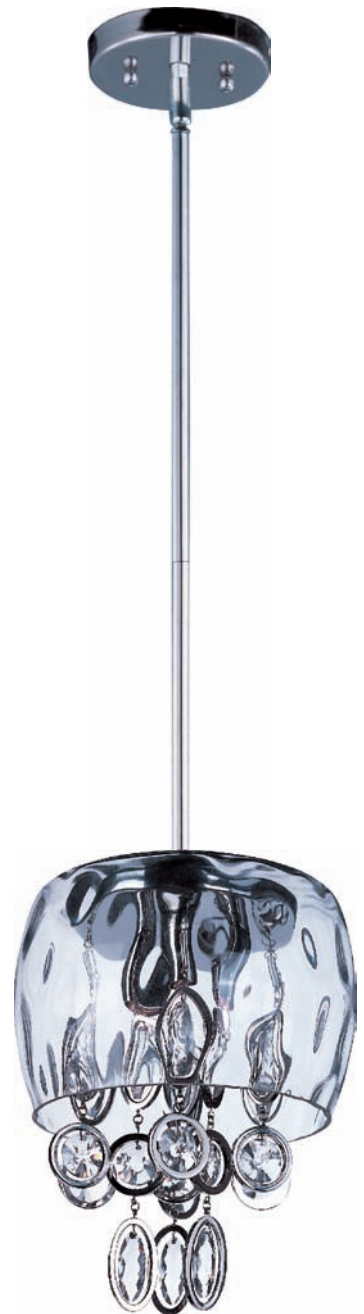

21475WGPN

10-Light Pendant
Polished Nickel
19.25"W x 17"H x 63.5"OAH
10 x 40w G9 Bulbs (Included)
Crystal Included
One 6" stem and
Three 12" stems included
Additional stems available:
6" stem - STR06206PN
12" stem - STR06212PN

120°

21474WGPN

6-Light Pendant
Polished Nickel
15.25"W x 16"H x 62.5"OAH
6 x 40w G9 Bulbs (Included)
Crystal Included
One 6" stem and
Three 12" stems included
Additional stems available:
6" stem - STR06206PN
12" stem - STR06212PN

21473WGPN
3-Light Mini Pendant
Polished Nickel
8"W x 9.75"H x 56.25"OAH
3 x 40w G9 Bulbs (Included)
Crystal Included
One 6" stem and
Three 12" stems included
Additional stems available:
6" stem - STR04506PN
12" stem - STR04512PN