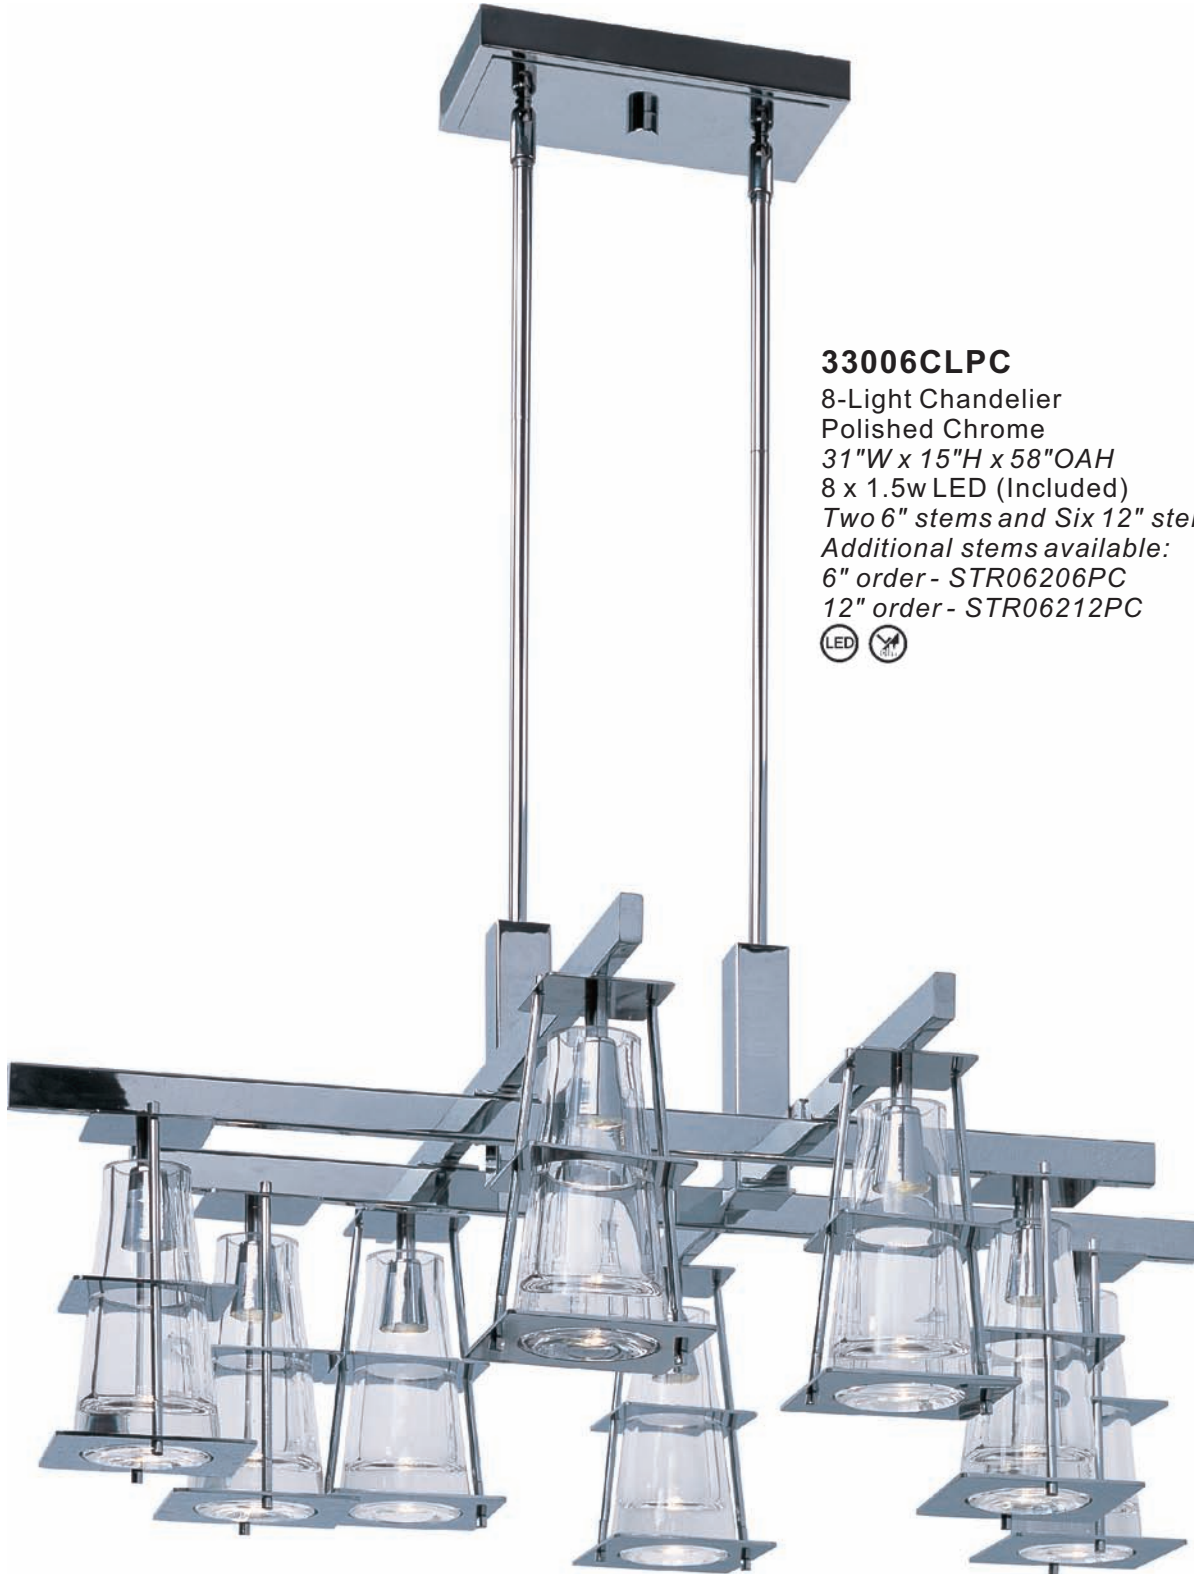

21574CT
3-Light Pendant
Chestnut
9.25"W x 16"H x 62.5"OAH
3 x 40w G9 Bulbs (Included)
Crystal Included
One 6" stem and
Three 12" stems included
Additional stems available:
6" stem - STR06206CT
12" stem - STR06212CT

Flask collection

Dimmable using standard dimmer.
Lutron CL dimmers are recommended

Heavy weight hand blown Clear glass shades are cradled on a geometric metal frame of Polished Chrome. The glass comes to life when illuminated by dimmable LEDs which are cleverly concealed in the frame.

33006CLPC

8-Light Chandelier

Polished Chrome

31"W x 15"H x 58"OAH

8 x 1.5w LED (Included)

Two 6" stems and Six 12" stems included.

Additional stems available:

6" order - STR06206PC