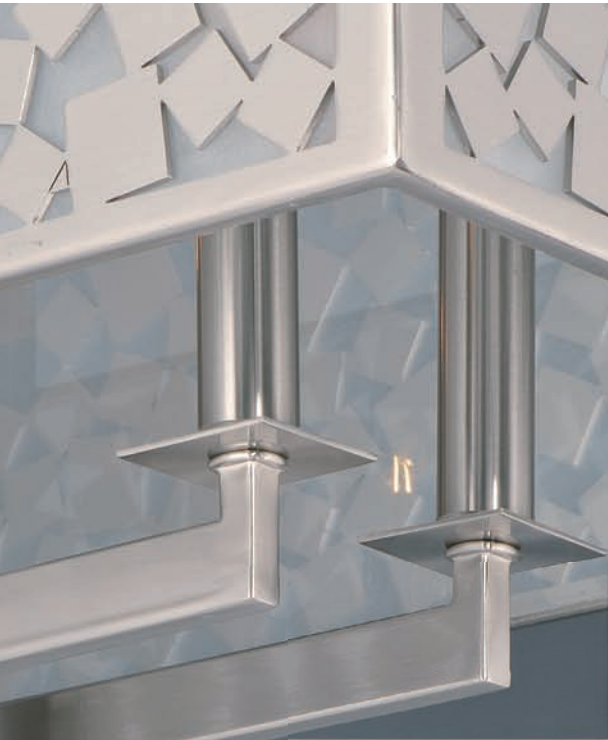

Matrix collection