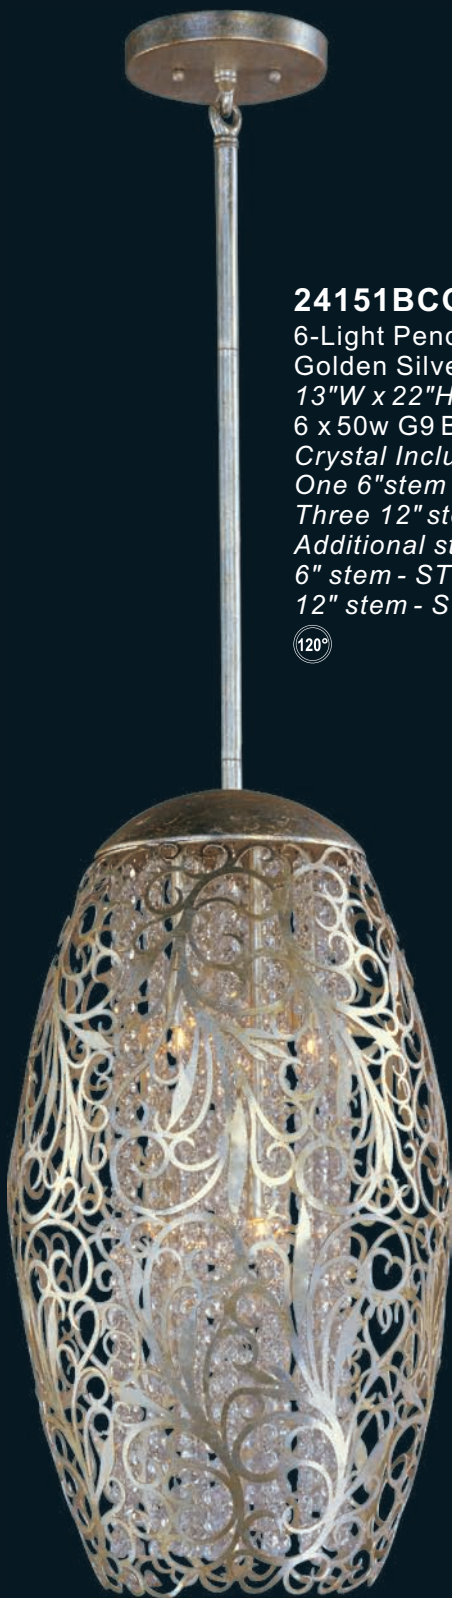

Arabesque collection

24151BCGS

6-Light Pendant
Golden Silver
13"W x 22"H x 66"OAH
6 x 50w G9 Bulbs (Included)
Crystal Included
One 6" stem and
Three 12" stems included.
Additional stems available:
6" stem - STR06206GS-A
12" stem - STR06212GS-A