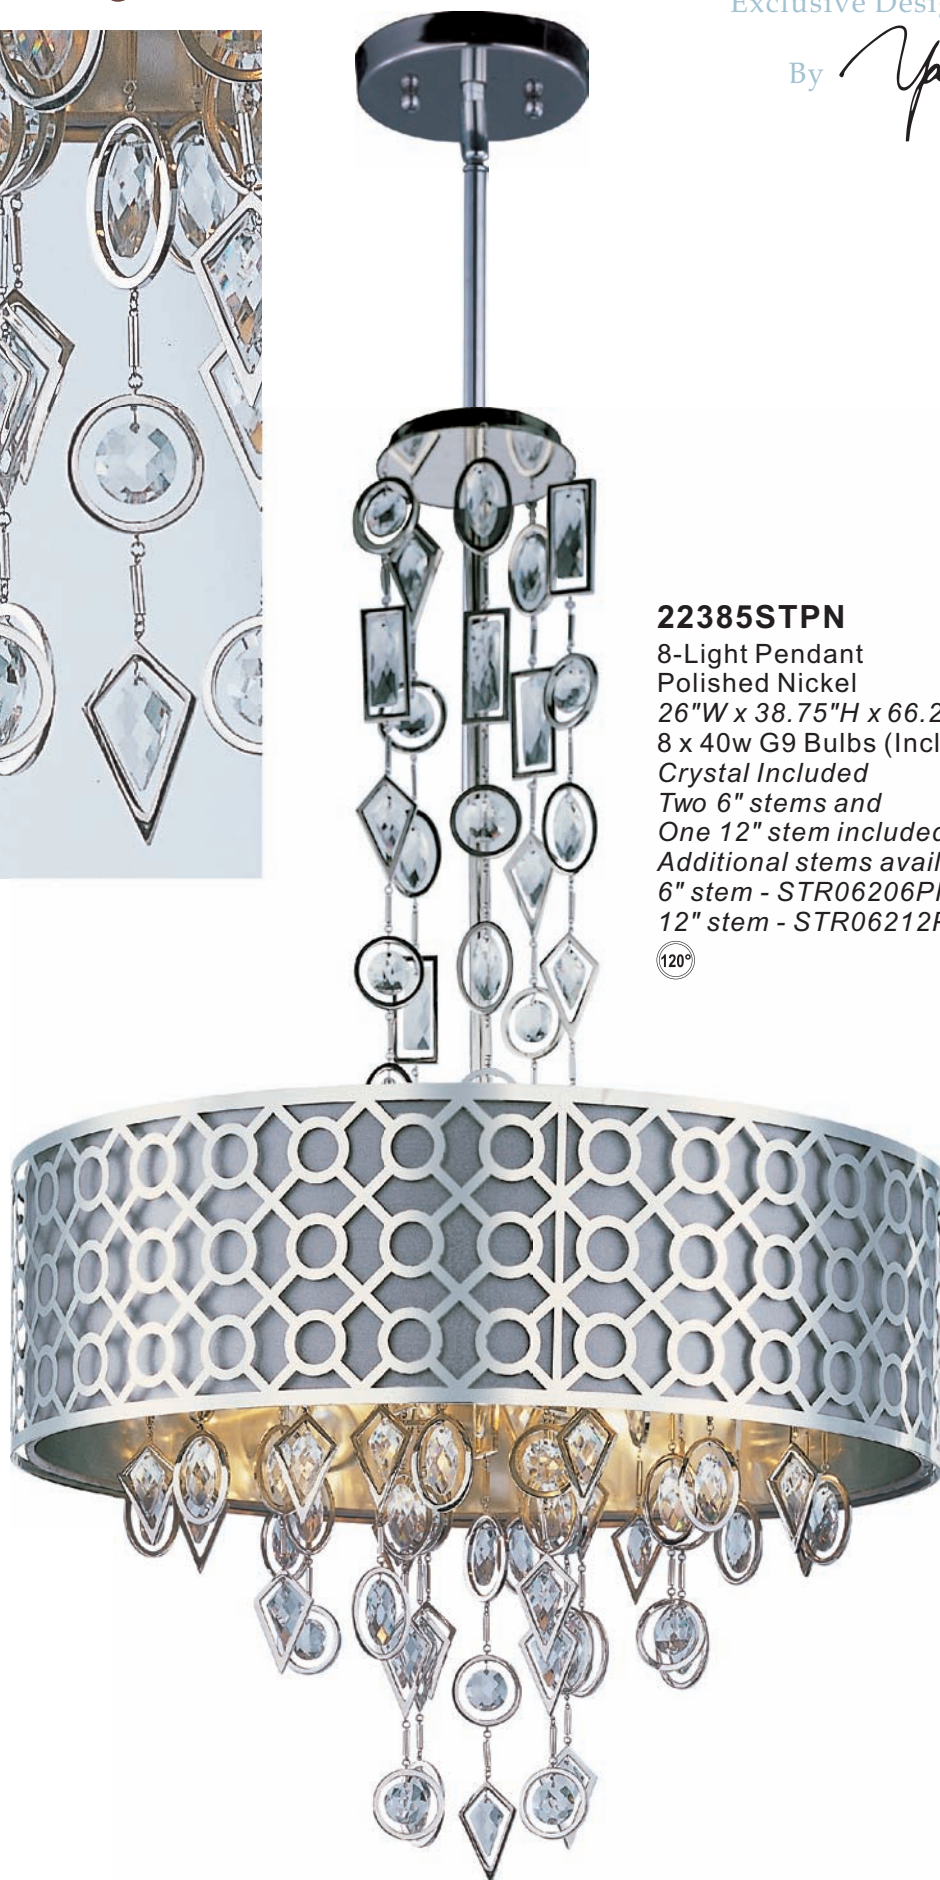

Additional stems available:

6" stem - STR06206PN

12" stem - STR06212PN

Symmetry collection

Exclusive Design

By *Yakov*

22385STPN

8-Light Pendant
Polished Nickel
26"W x 38.75"H x 66.25"OAH
8 x 40w G9 Bulbs (Included)
Crystal Included
Two 6" stems and
One 12" stem included
Additional stems available:
6" stem - STR06206PN
12" stem - STR06212PN