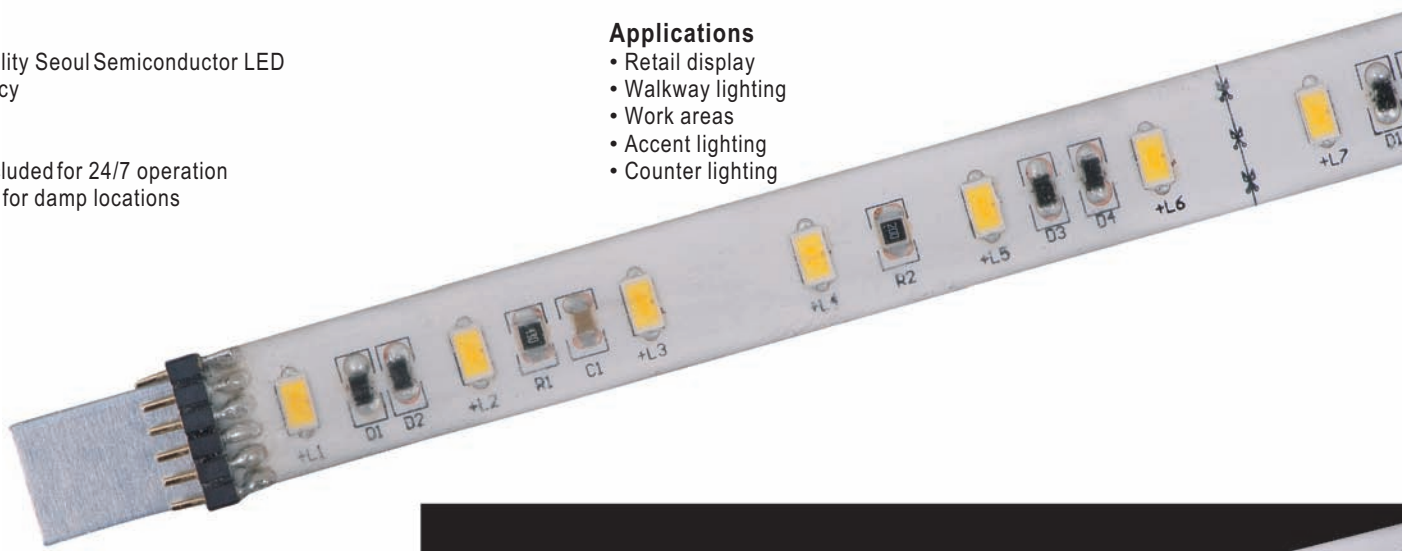

Spec Star collection

STARSTRAND®

Features

- Superior quality Seoul Semiconductor LED
- High efficiency
- High CRI
- High lumens
- Heat sink included for 24/7 operation
- UL approved for damp locations

Applications

- Retail display
- Walkway lighting
- Work areas
- Accent lighting
- Counter lighting

Item	Length	Diodes	Wattage	Lumens	Color Temp	CRI	PC Board	Beam	Voltage	Current
53570	4"	6	1.44	102	3300 K	97+	White	120°	24V	60mA
53571	12"	18	4.3	307	3300 K	97+	White	120°	24V	180mA
53572	60"	90	21.5	1535	3300 K	97+	White	120°	24V	900mA
53574	120"	180	43	3070	3300 K	97+	White	120°	24V	1.8A
53575	240"	360	86	6140	3300 K	97+	White	120°	24V	3.6A

Model Number	Wattage	Maximum Run
53324	30 Watts	6'
53326	30Watts	6'
53313, 53318	60 Watts	12'
53286	96 Watts	22'
53330, 53331	96 Watts	22'