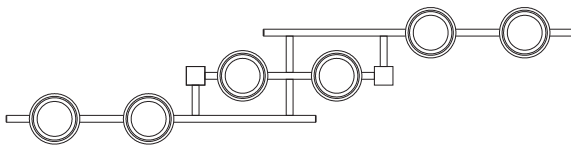

32457CLAR

6-Light Chandelier

Anthracite

43"W x 12.5"H x 57"OAH

6 x 4.5w LED (Included)

Two 6" stems and Six 12" stems included.

Additional stems available:

6" order - STR06206AR

12" order - STR06212AR