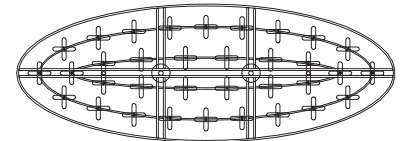

Cirque collection

Chains of faceted crystal rings are linked together by Polished Chrome jewelry bands that cascade from the top and through the fixture. The exterior shade of wave-like metal encases multi-faceted Beveled Crystal jewels, which sparkle from the light of the Xenon lamps included with each fixture.

Exclusive Design

By

23097BCPC

12-Light Chandelier

Polished Chrome

32.5"L x 12"W x 27"H x 53.75"OAH

12 x 40w G9 Bulbs (Included)

Four 6" stems and

Two 12" stems included.

Additional stems available:

6" stem - STR06206PC

12" stem - STR06212PC