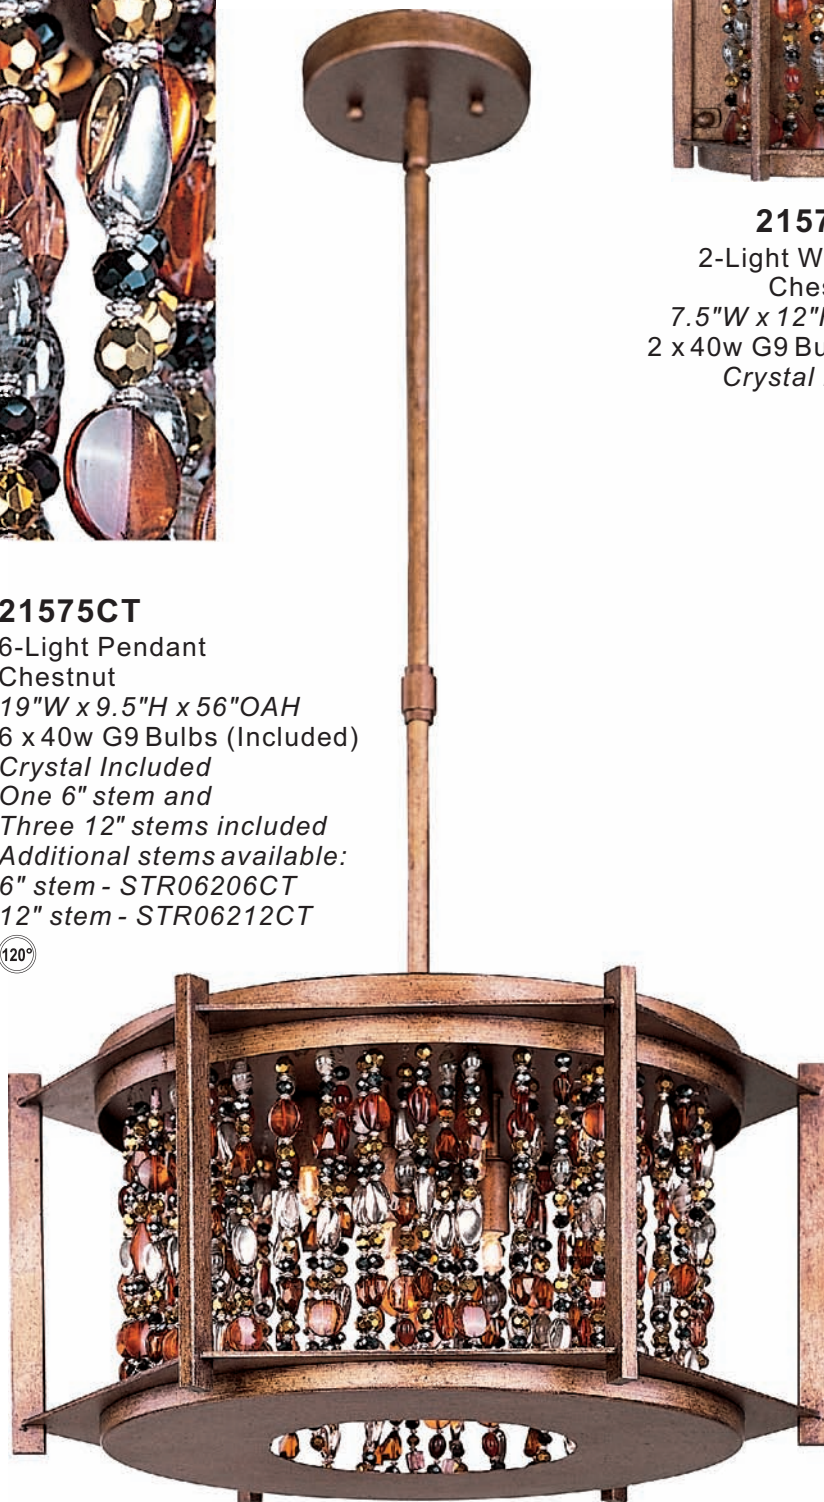

24153BCGS

1-Light Mini Pendant
Golden Silver
6.5"W x 11"H x 55"OAH
1 x 50w G9 Bulb (Included)
Crystal Included
One 6" stem and
Three 12" stems included.
Additional stems available:
6" stem - STR04506GS-A
12" stem - STR04512GS-A

21579CT

2-Light Wall Sconce
Chestnut
7.5"W x 12"H x 4.25"Ext.
2 x 40w G9 Bulbs (Included)
Crystal Included

21575CT

6-Light Pendant
Chestnut
19"W x 9.5"H x 56"OAH
6 x 40w G9 Bulbs (Included)
Crystal Included
One 6" stem and
Three 12" stems included
Additional stems available:
6" stem - STR06206CT
12" stem - STR06212CT