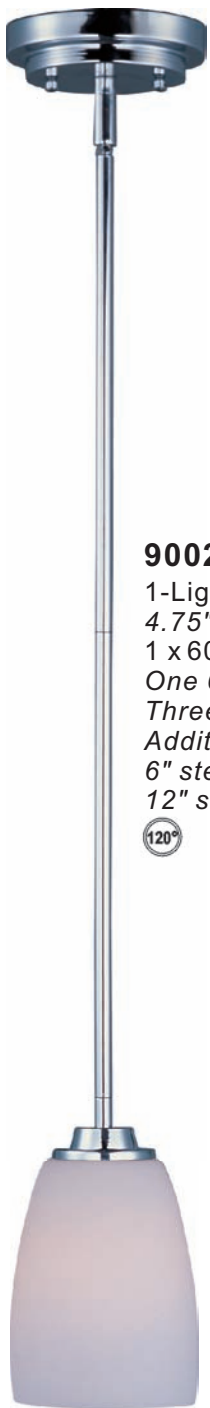

20025 SWOI, SWPC
5-Light Chandelier
24"W x 22.25"H
5 x 60w MB Bulbs

Rocco collection

90020 SWOI, SWPC

1-Light Mini Pendant
 4.75"W x 8"H x 51.5"OAH
 1 x 60w MB Bulb
 One 6" stem and
 Three 12" stems included.
 Additional stems available:
 6" stem - STR04506OI, PC
 12" stem - STR04512OI, PC