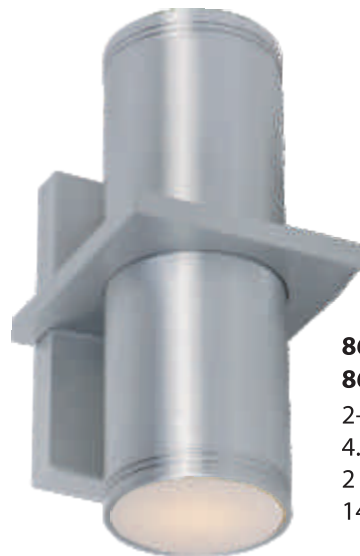

86115ABZ
86115AL
2-Light Wall Sconce
4.75"W x 10.25"H x 5.75"Ext.
2 x 10W LED (Included)
1400 Lumens

- Up/down light
- Installs up or down