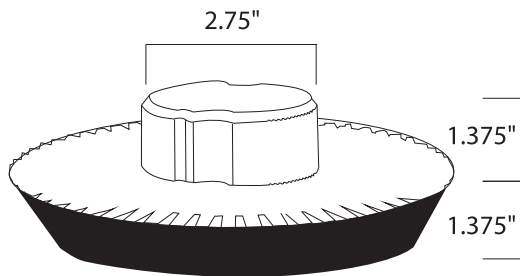

CONVERT Collection

New Construction

- Mounts to 3¹/₄" and 4" J-Box with a minimum depth of 2.25"
- Converts standard electrical box to a recessed styled fixture.
- 1" Extension
- Cast Aluminum heat sink provides long LED diode life
- Commercial and Residential application
- High powered dimmable LED
- Cost effective solution for Fire Rated Downlighting applications, as there is no need for fire rated covers