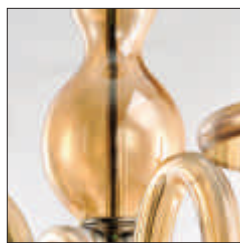

• Cognac (CG)