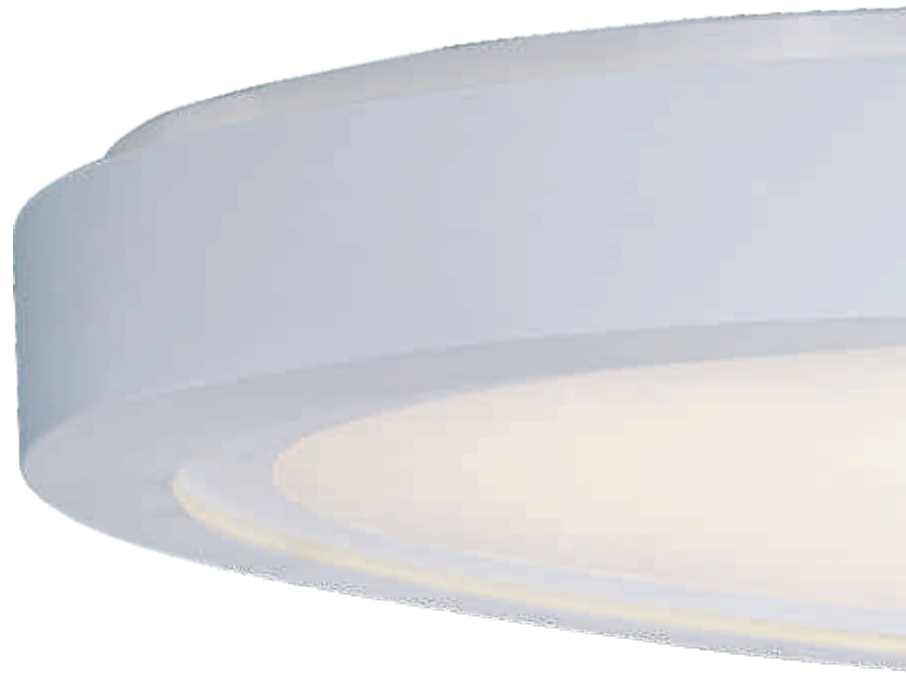

View from below

NEBULA Collection

Soft rounded frames of steel, available in your choice of White or Bronze, are intelligently illuminated by state of the art LED modules, which are dimmable. A two layer bottom allows a splash of light for highlight.