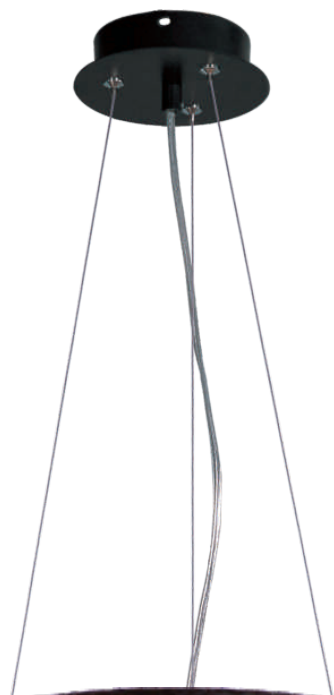

54374CH
54374NA
54374WT
1-Light Pendant
20.25"W x 11"H x 132"OAH
12W LED (Included)
840 Lumens