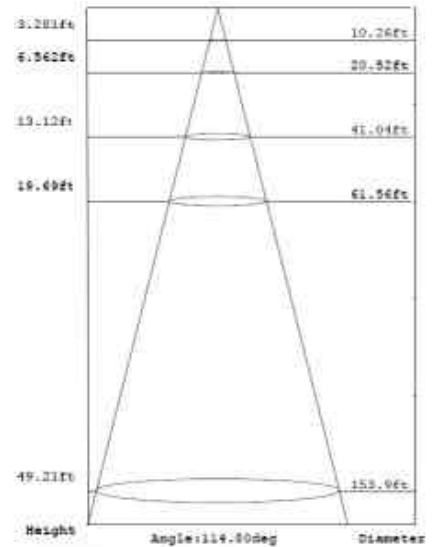

Installs into 3¹/₄" and 4" electrical box with a minimum 2.5" depth

Recommended Dimmers:
The Convert is designed to dim with a standard Triac forward phase dimmer. Dimming levels will vary by dimmer.

- Lutron MACL-153M
- Lutron DVL-153P
- Lutron SCL-153P
- Leviton IPL06-10Z
- Leviton 6674-POW

Due to the inrush, current wattage should not exceed 150 watts of product for a 600 watt dimmer.

Model: 87615 / 87617