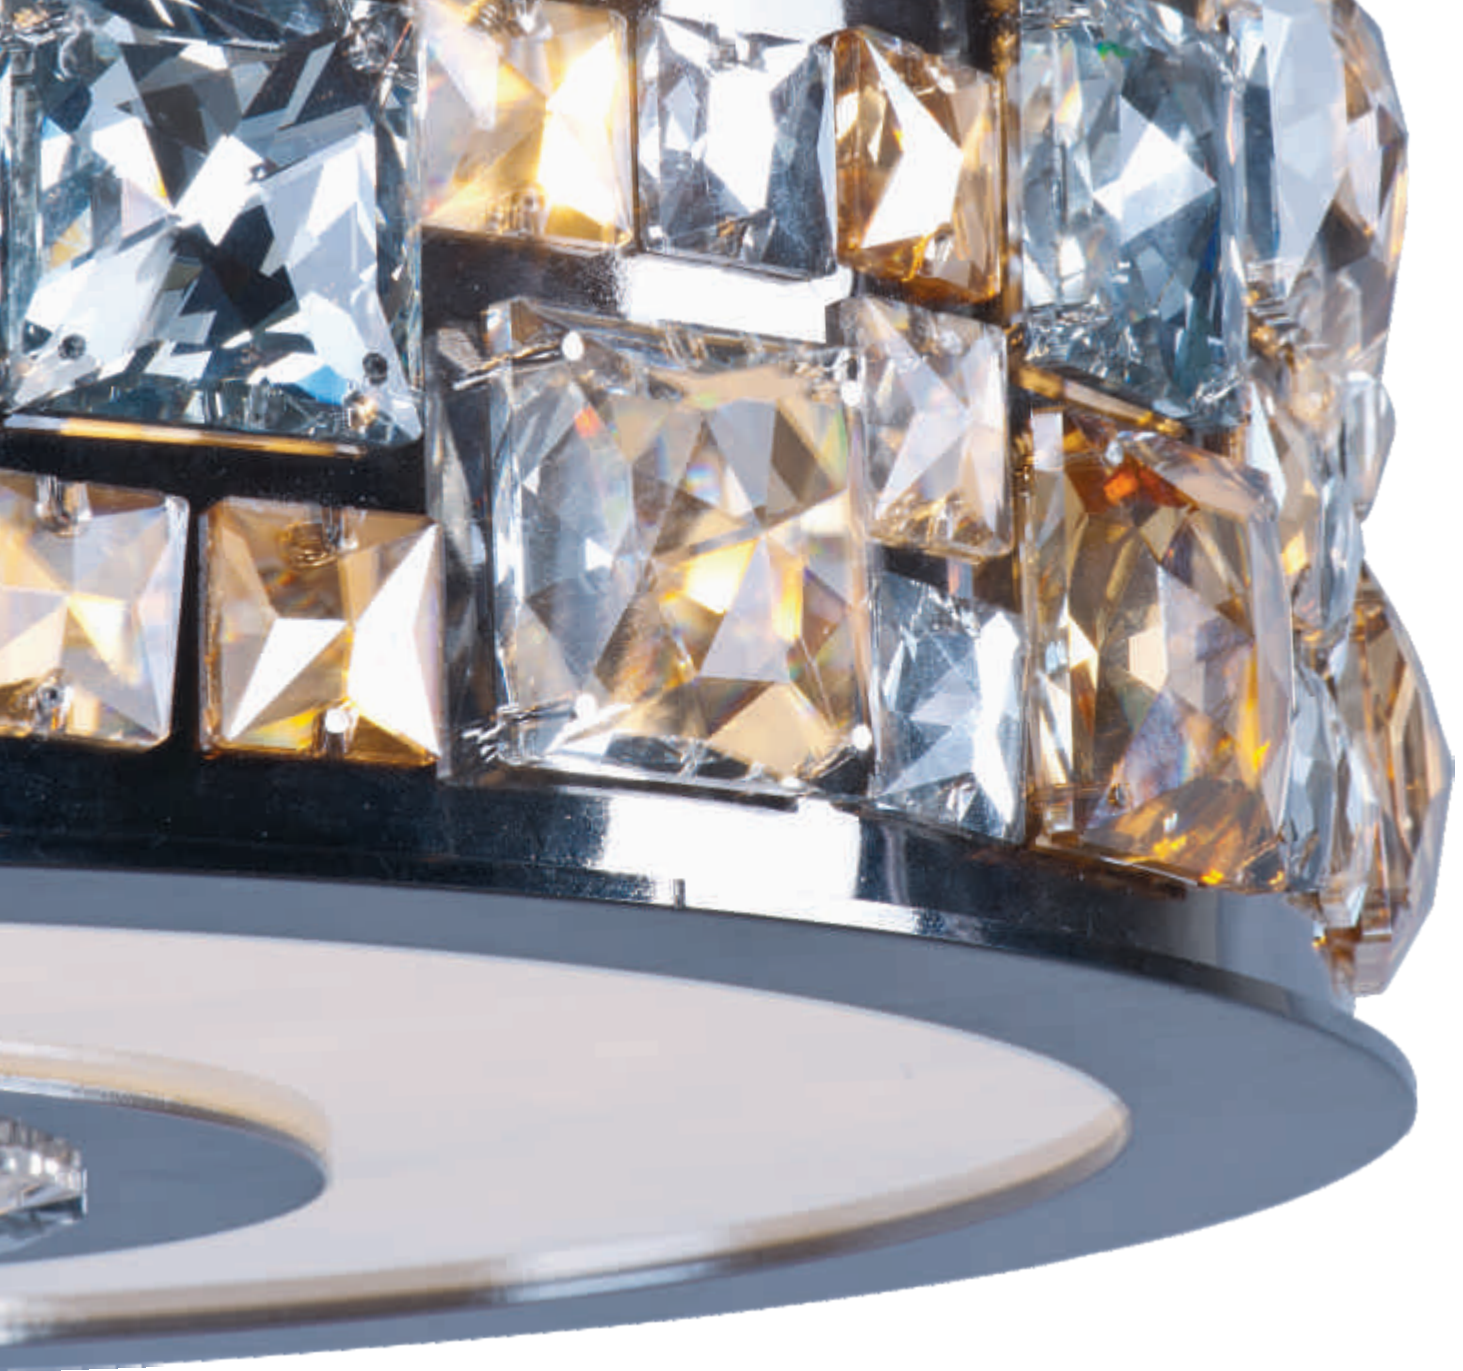

FIFTH AVENUE

Collection

A stately collection of laser cut steel finished in Luster Bronze and adorned with beveled Flambé Crystals in Cognac, Mirror, and Clear arranged in an abstract pattern. These crystals are also found on the bottom of each fixture, creating a spectacular finish to this high-end collection.