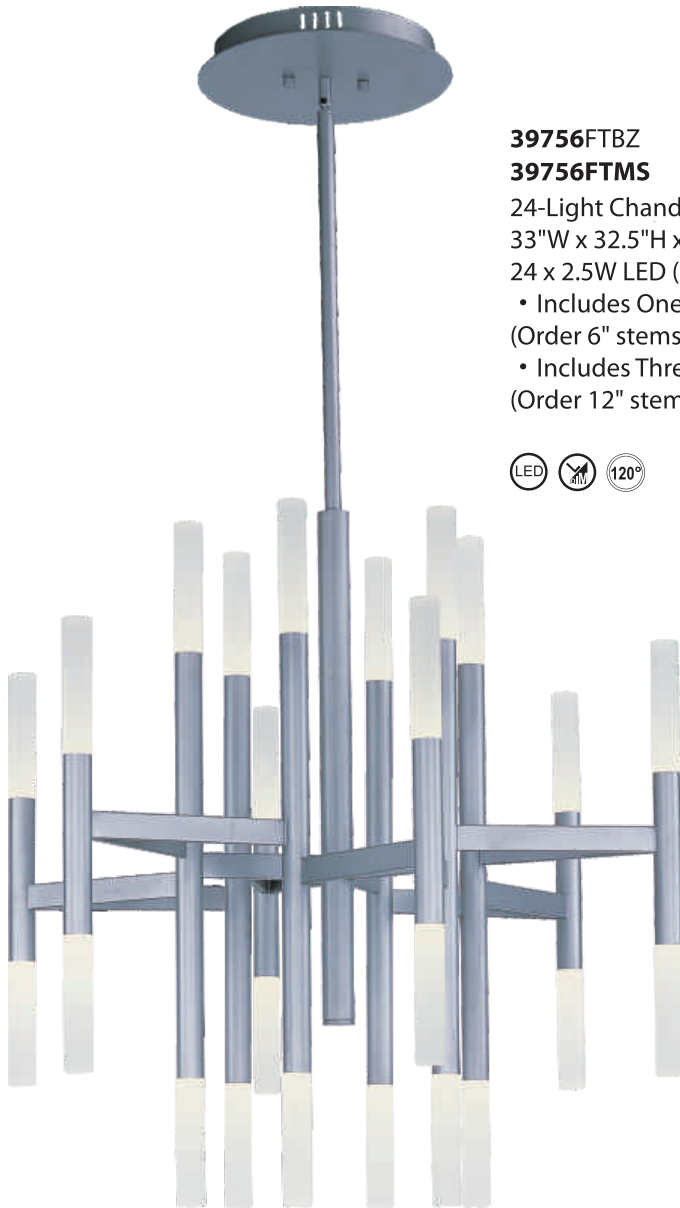

PINNACLE Collection

- Dimmable LED
- 3000K Color Temperature

39756FTBZ
39756FTMS

24-Light Chandelier
33"W x 32.5"H x 76"OAH
24 x 2.5W LED (Included)

- Includes One 6" stem
(Order 6" stems: STR06206BZ,MS)
- Includes Three 12" stems
(Order 12" stems: STR06212BZ,MS)

39758FTBZ
39758FTMS

24-Light Chandelier
26"W x 28.25"H x 72"OAH
24 x 2.5W LED (Included)

- Includes One 6" stem
(Order 6" stems: STR06206BZ,MS)
- Includes Three 12" stems
(Order 12" stems: STR06212BZ,MS)