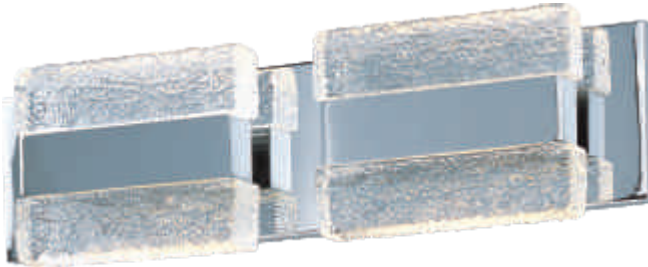

39622IBPC
4-Light Bath Vanity
Finish: Polished Chrome
19"W x 6"H x 3"Ext.
29W LED (Included)
1595 Lumens