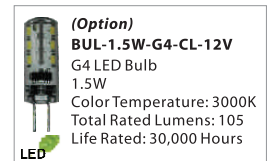

DROPS Collection

- *Brushed Aluminum Frame*
- *Crystal drops suspended from a chrome plated grid*
- *Varying lengths of teardrop crystals*
- *G4, Xenon Bulbs Included*

30720CLAL

9-Light Flush Mount
Finish: Brushed Aluminum
17.5"W x 21.5"H
9 x 20W G4 Bulbs (Included)
Crystal Included

30724CLAL

9-Light Chandelier
Finish: Brushed Aluminum
17.5"W x 20"H x 126"OAH
9 x 20W G4 Bulbs (Included)
Crystal Included