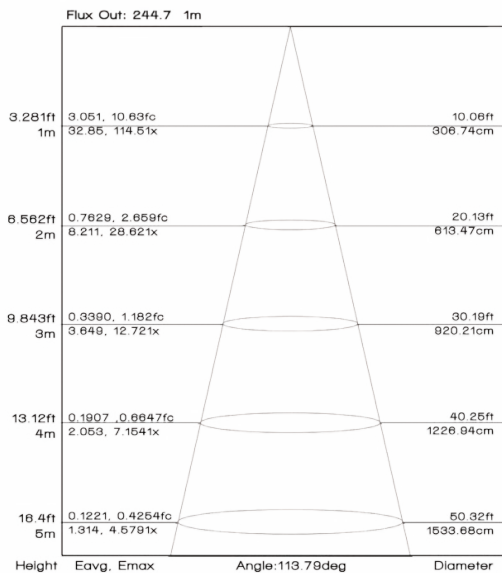

- Not recommended for 24/7 applications
- Suitable for Wet Locations

87610WTWT
87612WTWT

87610WTSN
87612WTSN

87610WTBZ
87612WTBZ

Model: 87610

87610WTBZ
87610WTSN
87610WTWT
LED Flush Mount
6.5"W x 1.75"H
10W LED (Included)
1000 Initial Lumens
700 Delivered Lumens
3000K Color Temperature
CRI-80