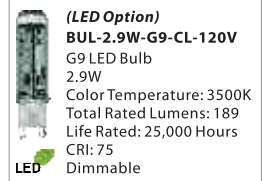

FIFTH AVENUE Collection

- Laser cut steel finished in Luster Bronze
- Adorned with beveled Flambé Crystals in Cognac, Mirror, and Clear

39796JCLB

8-Light Pendant

Finish: Luster Bronze

21.75"W x 16"H x 65"OAH

8 x 40W G9 Bulbs (Included)

- Includes Three 6" stems
  (Order 6" stems: STR06506LB)
- Includes Twelve 12" stems
  (Order 12" stems: STR06512LB)