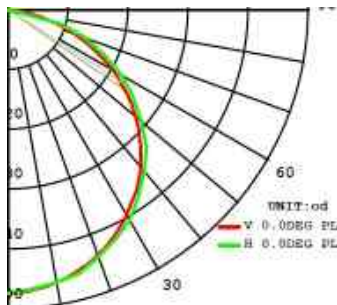

Photometric Test Report

Model: 87615 / 87617