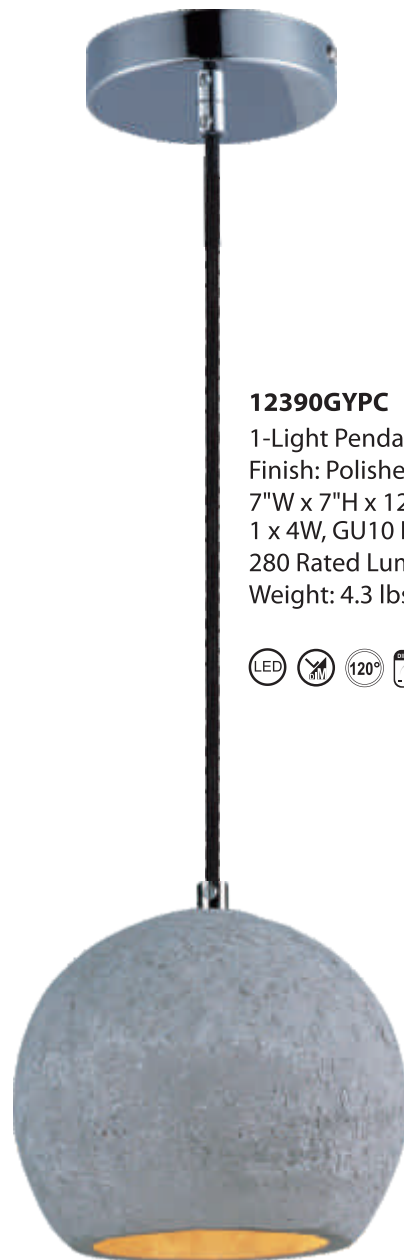

12390GYPC

1-Light Pendant
Finish: Polished Chrome
7"W x 7"H x 125.5"OAH
1 x 4W, GU10 LED Bulbs (Included)
280 Rated Lumens
Weight: 4.3 lbs