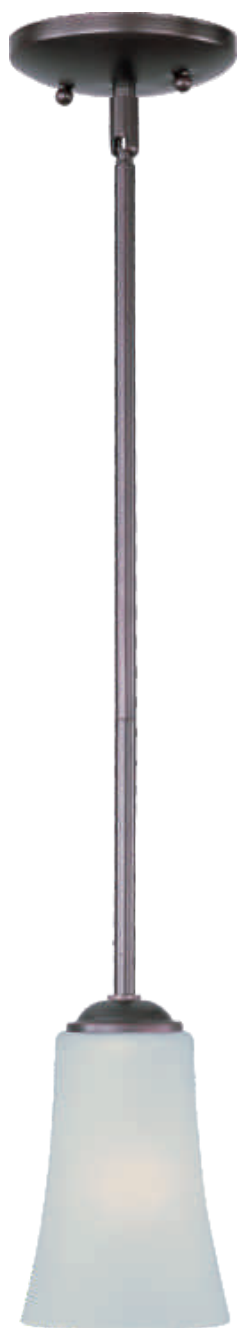

LOGAN Collection

92040FTOI
92040FTSN

1-Light Mini Pendant
4.5"W x 7.5"H x 51.5"OAH
1 x 60W MB Bulb

- Includes One 6" stem
  (Order 6" stems: STR04506OI, SN)
- Includes Three 12" stems
  (Order 12" stems: STR04512OI, SN)