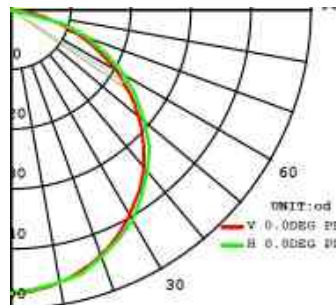

Model: 87620