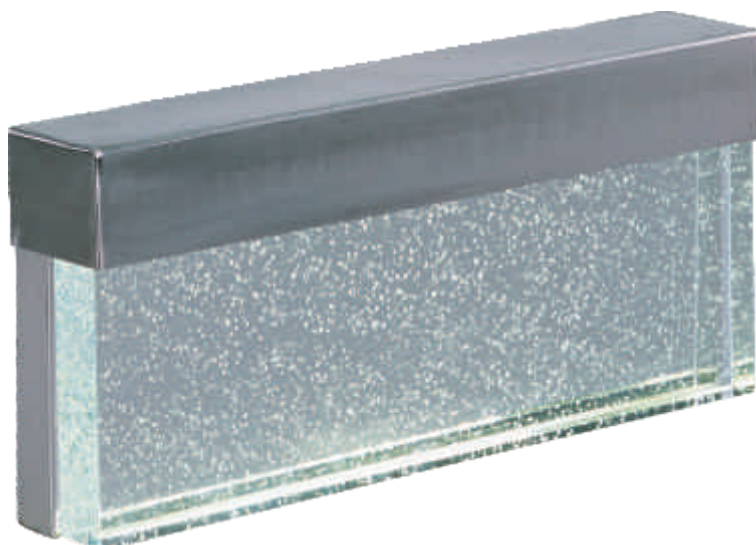

88274BGBZ

88274BGSST

LED Wall Sconce
13"W x 6"H x 2.25"Ext.
15W PCB Board
900 Lumens