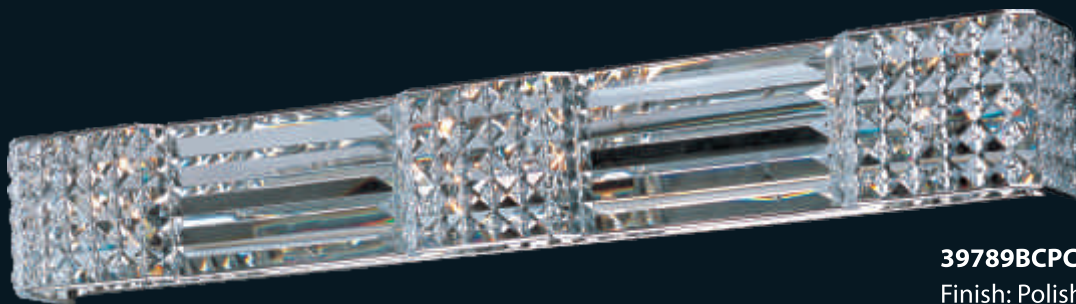

39789BCPC
Finish: Polished Chrome
Polished Chrome
33"W x 4.5"H x 3.5"Ext.
4 x 40W G9 Bulbs (Included)