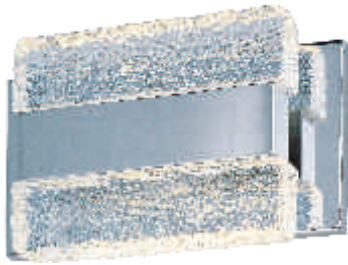

ICE Collection

39621IBPC
2-Light Bath Vanity
Finish: Polished Chrome
9"W x 6"H x 3"Ext.
14W LED (Included)
770 Lumens

- Blocks of Piastra-style Iceberg Glass
- Useful up light and additional down light
- Polished Chrome Metal Supports
- Title 24 Compliant
- 3000K Color Temperature
- CRI 90