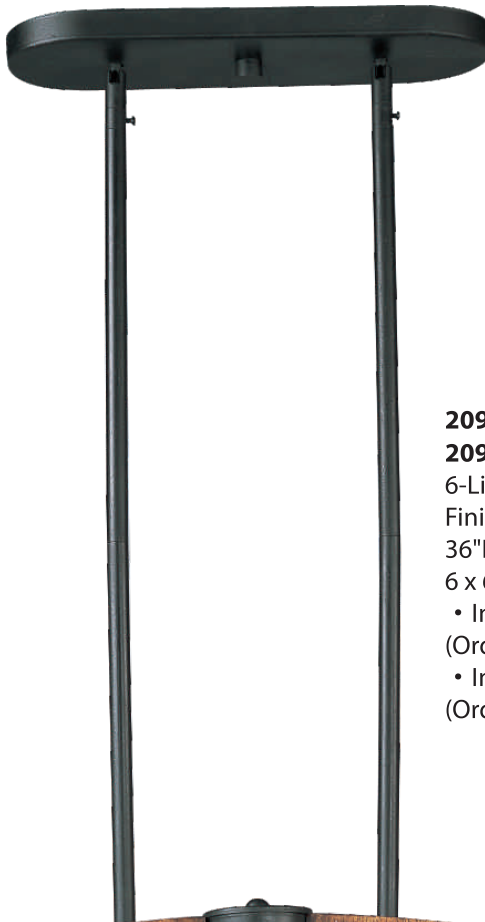

6 x 60W MB Bulbs

- Includes Two 6" stems

(Order 6" stems: STR06206AR)

- Includes Six 12" stems

(Order 12" stems: STR06212AR)

BODEGA BAY Collection

91910APAR
91910APAR/BUI (with Bulb)
1-Light Mini Pendant
Finish: Anthracite
10"W x 10.25"H x 55.5"OAH
1 x 100W MB Bulb
• Includes One 6" stem
(Order 6" stems: STR06206AR)
• Includes Three 12" stems
(Order 12" stems: STR06212AR)