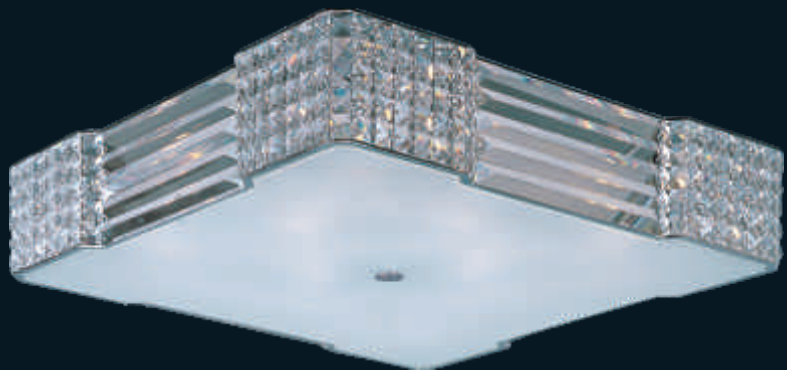

39781BCPC

8-Light Flush Mount

Finish: Polished Chrome

23.25"W x 5.5"H

8 x 40W G9 Bulbs (Included)