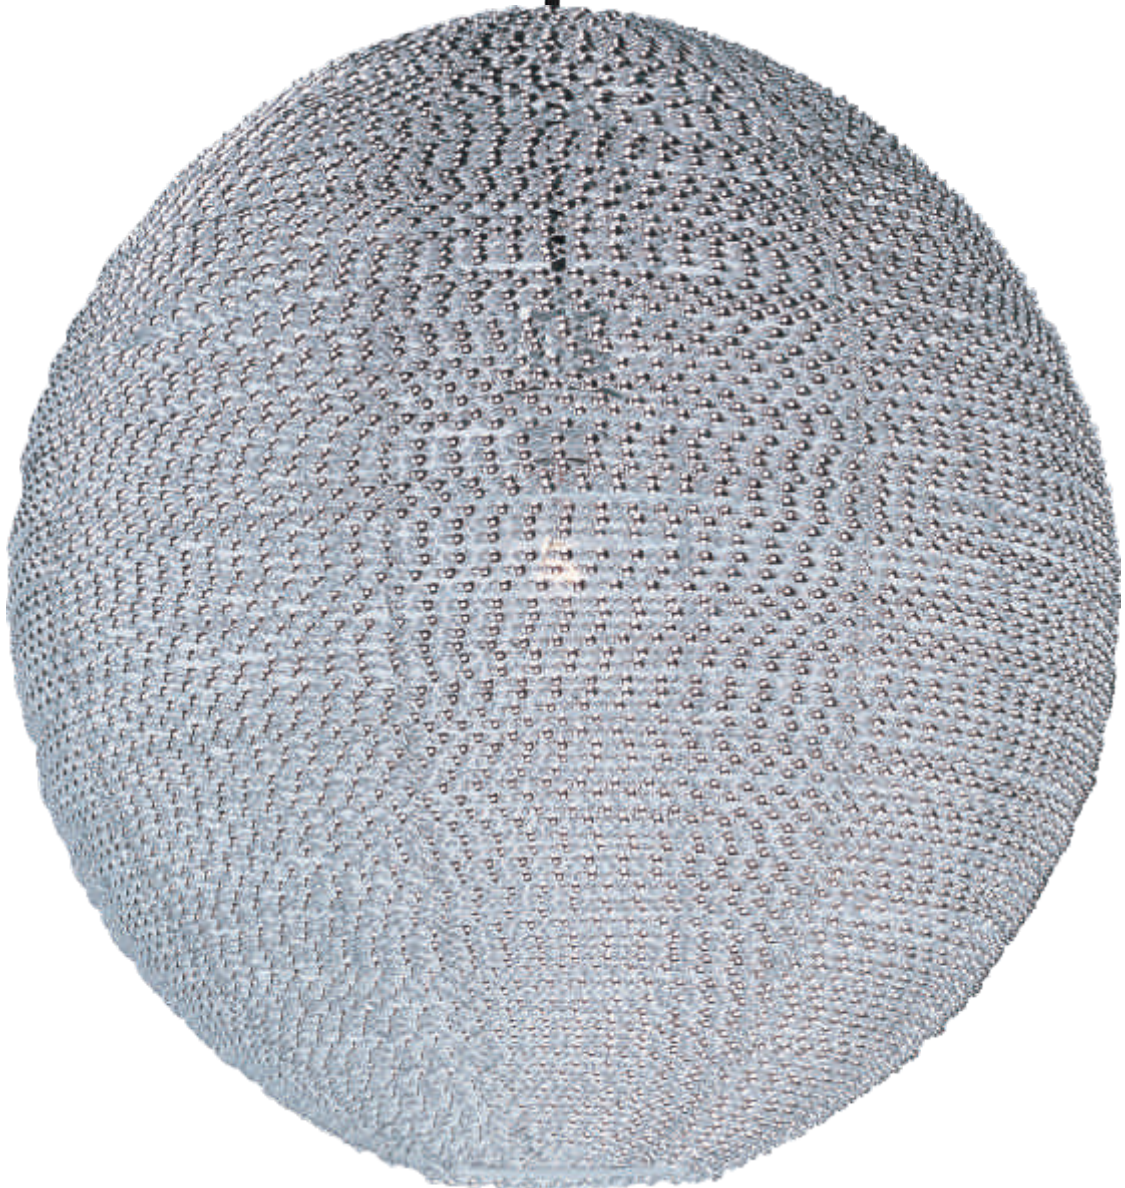

TWISP Collection

- *Twisted bands of Aluminum*
- *Handcrafted pieces, available in Polished Chrome or Copper*
- *Incandescent*

12195CP

12195PC

1-Light Pendant

20"W x 20"H x 140"OAH

1 x 60W MB Bulb