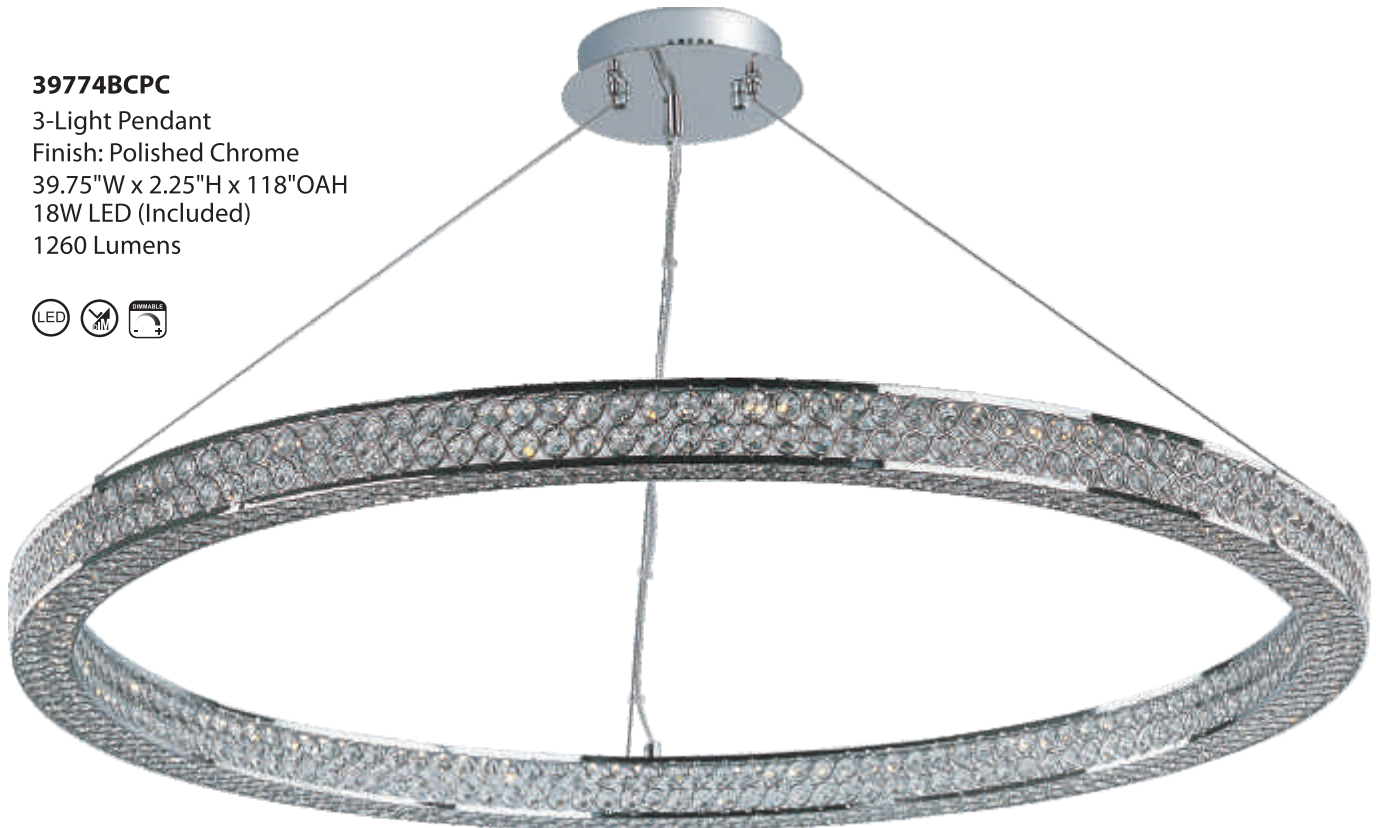

39774BCPC

3-Light Pendant
Finish: Polished Chrome
39.75"W x 2.25"H x 118"OAH
18W LED (Included)
1260 Lumens