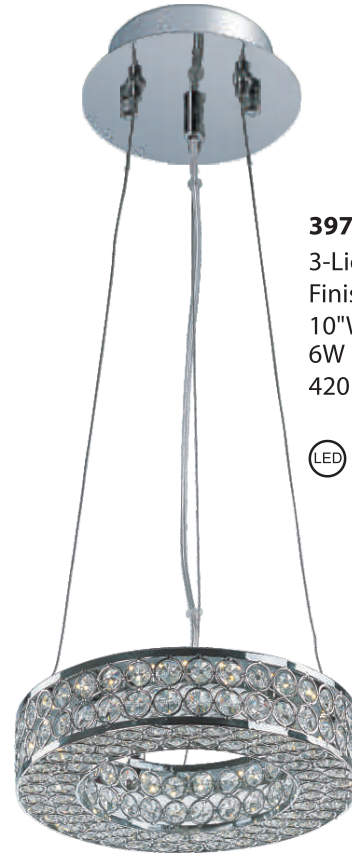

- Create beautiful, versatile configurations

39778BCPC

12-Light Chandelier
Finish: Polished Chrome
39.75"W x 2.25"H x 118"OAH
48W LED (Included)
3360 Lumens

ETERNITY Collection

LED 

39777BCPC

6-Light Chandelier
Finish: Polished Chrome
30"W x 2.25"H x 118"OAH
24W LED (Included)
1680 Lumens

39774BCPC

3-Light Pendant
Finish: Polished Chrome
39.75"W x 2.25"H x 118"OAH
18W LED (Included)
1260 Lumens

ETERNITY Collection

- Polished Chrome rings inset with Beveled Crystal jewels
- Rings in different sizes can be adjusted to customer's preference
- High-powered integrated LED
- Dimmable, 3000K Color Temperature
- CRI 80

39772BCPC
3-Light Pendant
Finish: Polished Chrome
19.5"W x 2.25"H x 118"OAH
9W LED (Included)
630 Lumens

39771BCPC
3-Light Pendant
Finish: Polished Chrome
10"W x 2.25"H x 118"OAH
6W LED (Included)
420 Lumens