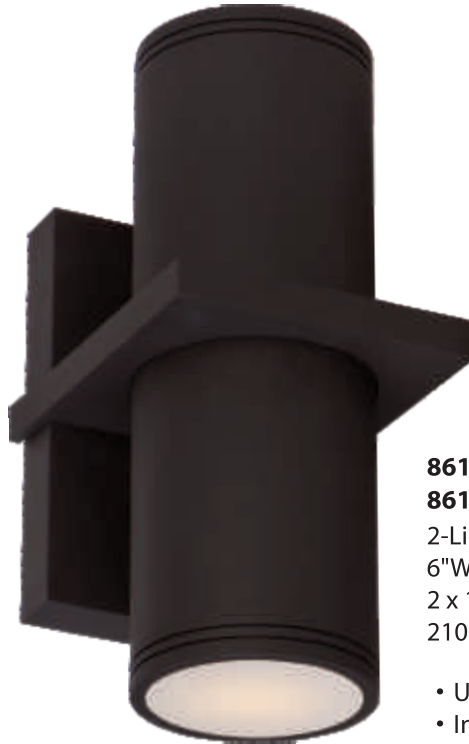

86117ABZ
86117AL
2-Light Wall Sconce
6"W x 12.5"H x 6.75"Ext.
2 x 15W LED (Included)
2100 Lumens

- Up/down light
- Installs up or down