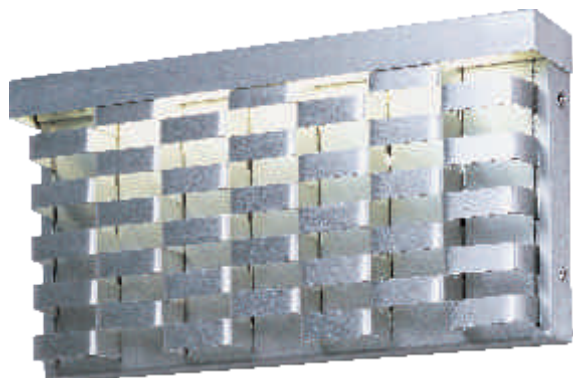

WEAVE Collection

Woven bands of Brushed Aluminum create an interesting and unique lighting design. Elegant enough for interior walls, but is also suitable to be installed outdoors. Long lasting LED modules are concealed on the top for glare free illumination.

- Dimmable LED
- Indirect 3500K Color Temperature
- Powder coated aluminum
- Indoor/Outdoor application

88292AL

LED Wall Sconce
Finish: Aluminum
12.5"W x 6.5"H x 2"Ext.
15W PCB Board
900 Lumens