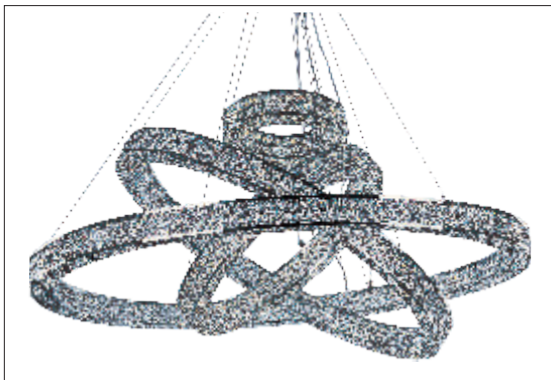

- Create beautiful, versatile configurations