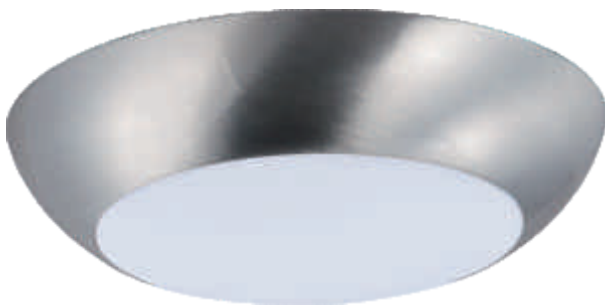

87610WTSN
87612WTSN