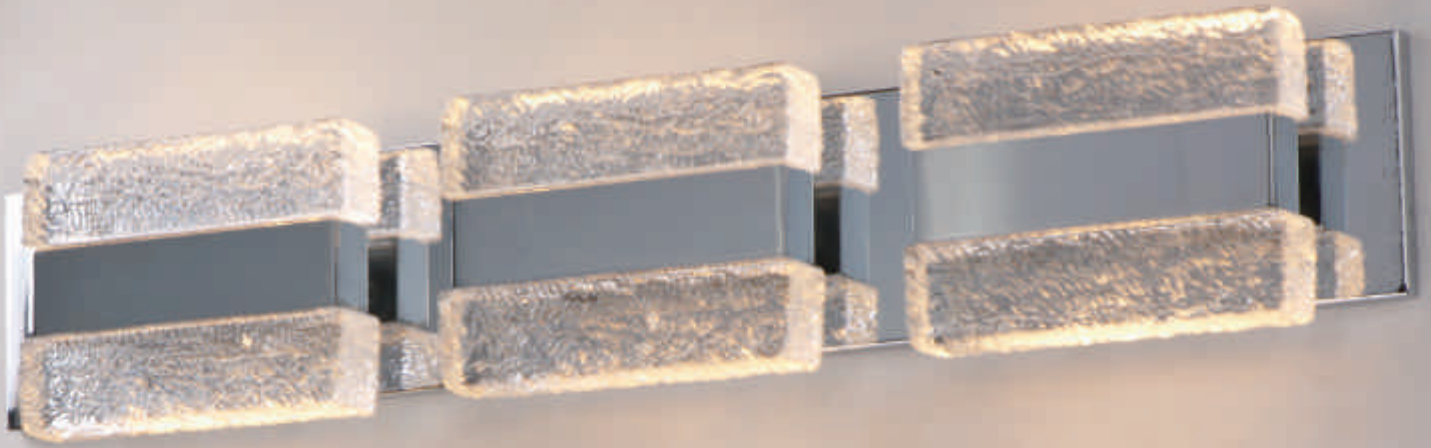

VISTA Collection

A box of Clear glass surrounds an edge lit LED panel which is framed in Polished Chrome metal. The Clear glass is trimmed on both ends with heavy gauge metal caps. The edge lit panel provides even light distribution while maintaining a high lumen per watt ratio.

39634CLPC

1-Light Bath Vantiy
Finish: Polished Chrome
40"W x 5.25"H x 2.5"Ext.
40W LED (Included)
2200 Lumens

ICE Collection

Blocks of piastra style Iceburg Glass sparkle and shimmer from the high powered LEDs concealed inside Polished Chrome metal supports. Not only is useful light directed down, additional light is cast indirectly upwards and into the room for even and soft illumination.