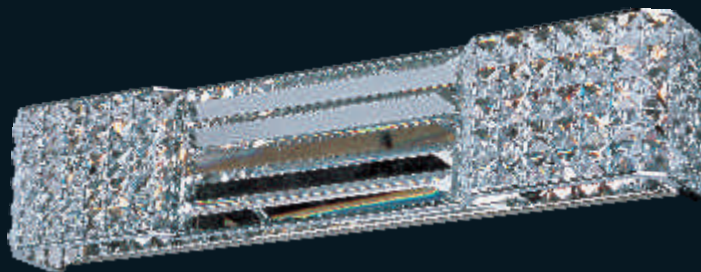

39788BCPC
4-Light Bath Vanity
Finish: Polished Chrome
23.25"W x 4.5"H x 3.5"Ext.
4 x 40W G9 Bulbs (Included)