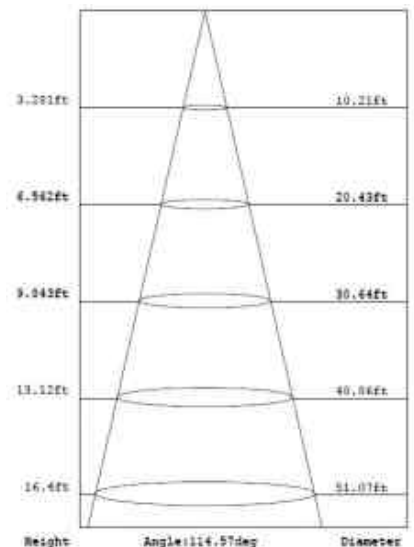

Model: 87620