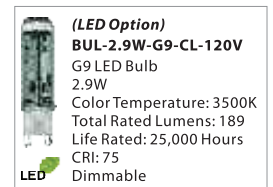

URBAN NIGHTS Collection

- Fully Dimmable
- Xenon uplights and LED downlights
- 3000K dimmable downlights
- Warm glow of Xenon uplights
- Varied-sized frosted glass

32464FTTXB

28-Light Chandelier
Finish: Textured Black
28.25"W x 21.25"H x 65.5"OAH
24 x 25W G9 Xenon Bulbs (Included)
+ 4 x 2.5W LED (Included)

Includes

One 6" stem
Two 12" stems
One 12" swivel stem connect

Order part

STR06206TXB
STR06212TXB
STR06212TXB-S

- Circle shape

32467FTTXB

20-Light Chandelier
Finish: Textured Black
37.25"W x 18.5"H x 62"OAH
16 x 25W G9 Xenon Bulbs (Included)
+ 4 x 2.5W LED (Included)

Includes

Two 6" stems
Four 12" stems
Two 12" swivel stem connects

Order part

STR06206TXB
STR06212TXB
STR06212TXB-S