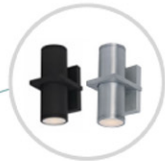

The  
**LIGHTRAY**

6117ABZ

Highlights architectural structuring with up and down light

Available in Architectural Bronze and Brushed Aluminum

Comes in 22 variations in incandescent, and 22 LED

Sealed with screw lens that are water-tight and allows the use of standard light bulbs